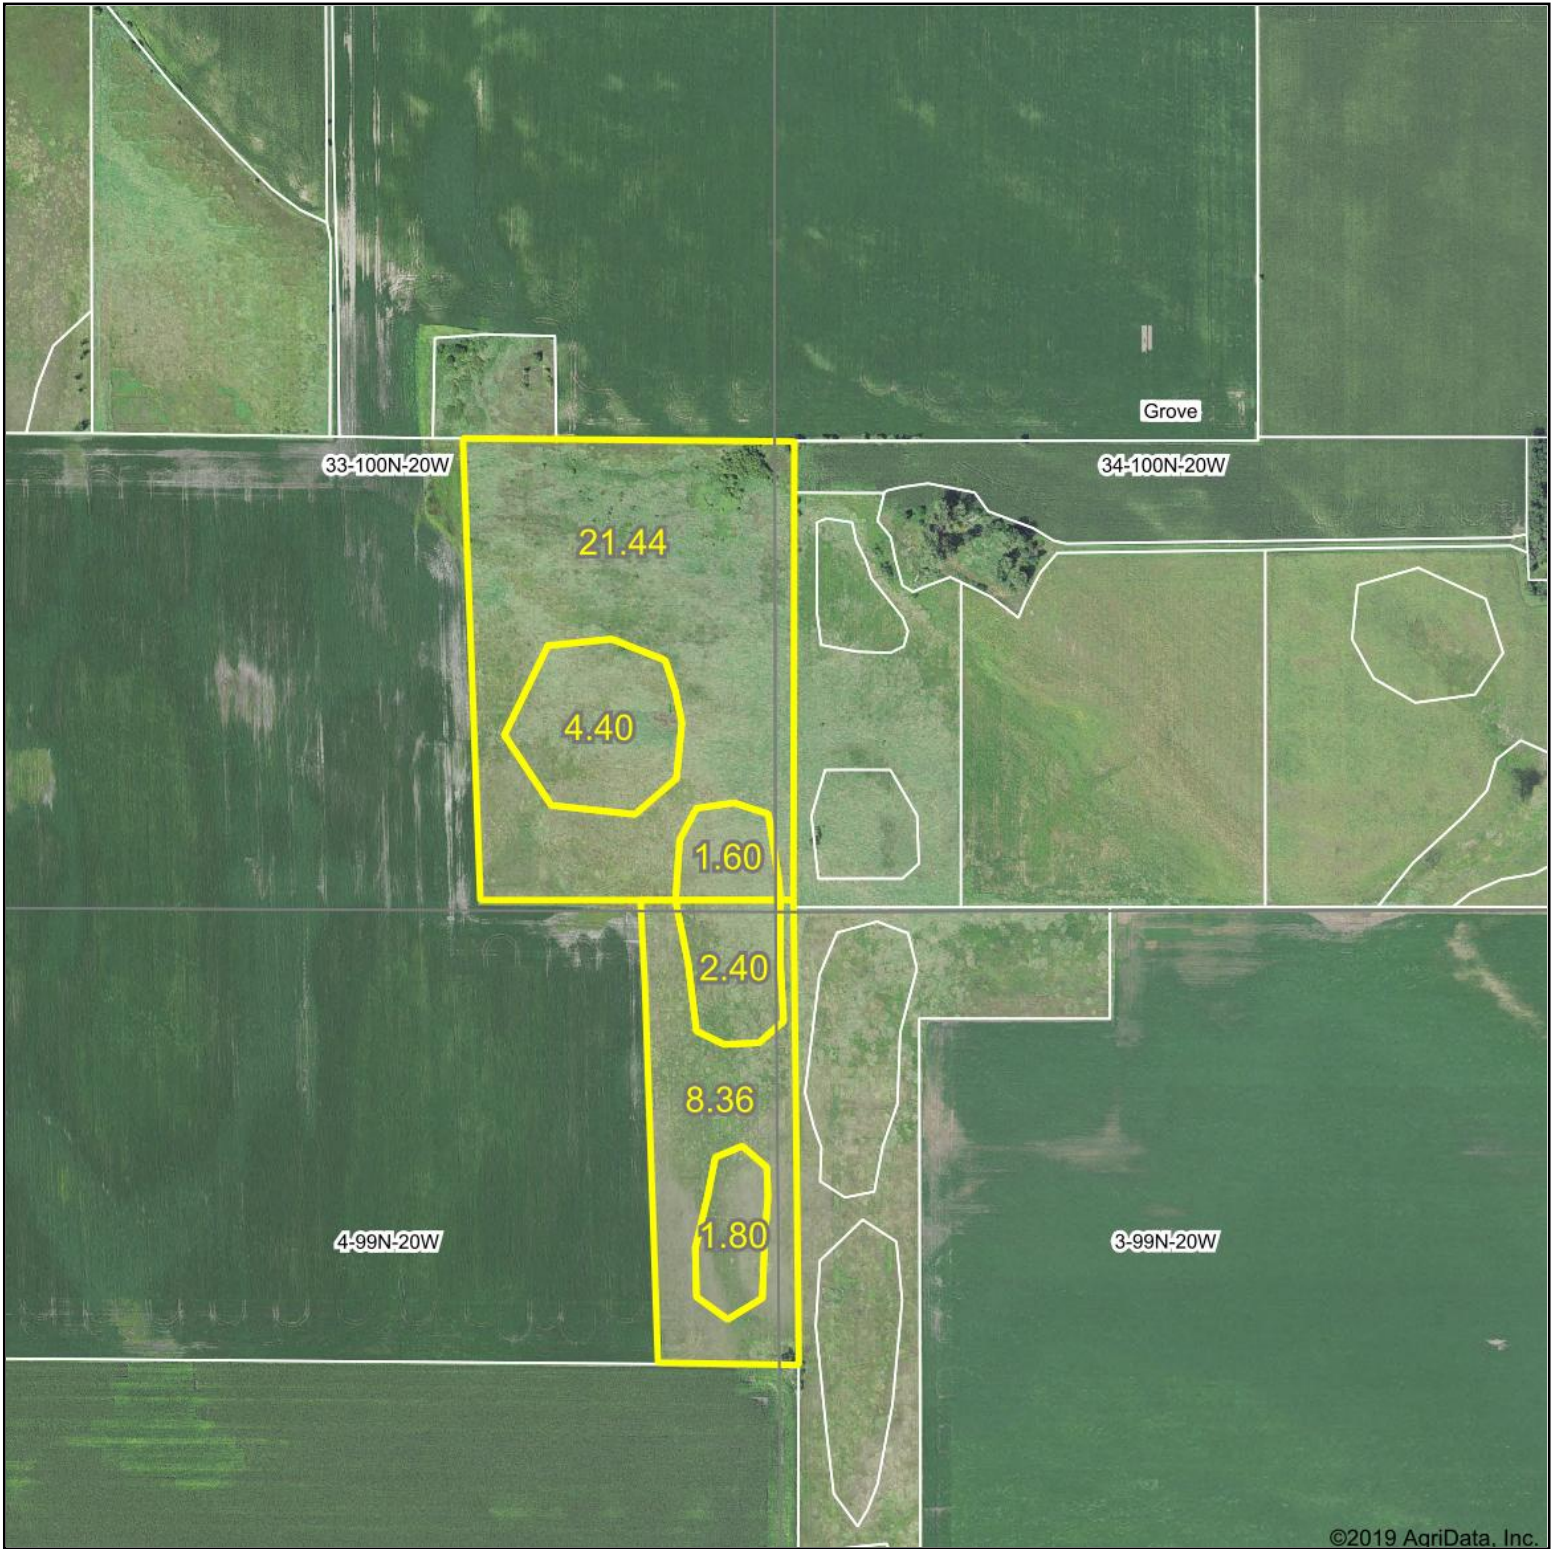

Aerial Map - Berg CRP Acres

©2019 AgriData, Inc.

map center: 43° 25' 49.61, -93° 12' 3.96

34-100N-20W
Worth County
Iowa

3/14/2019