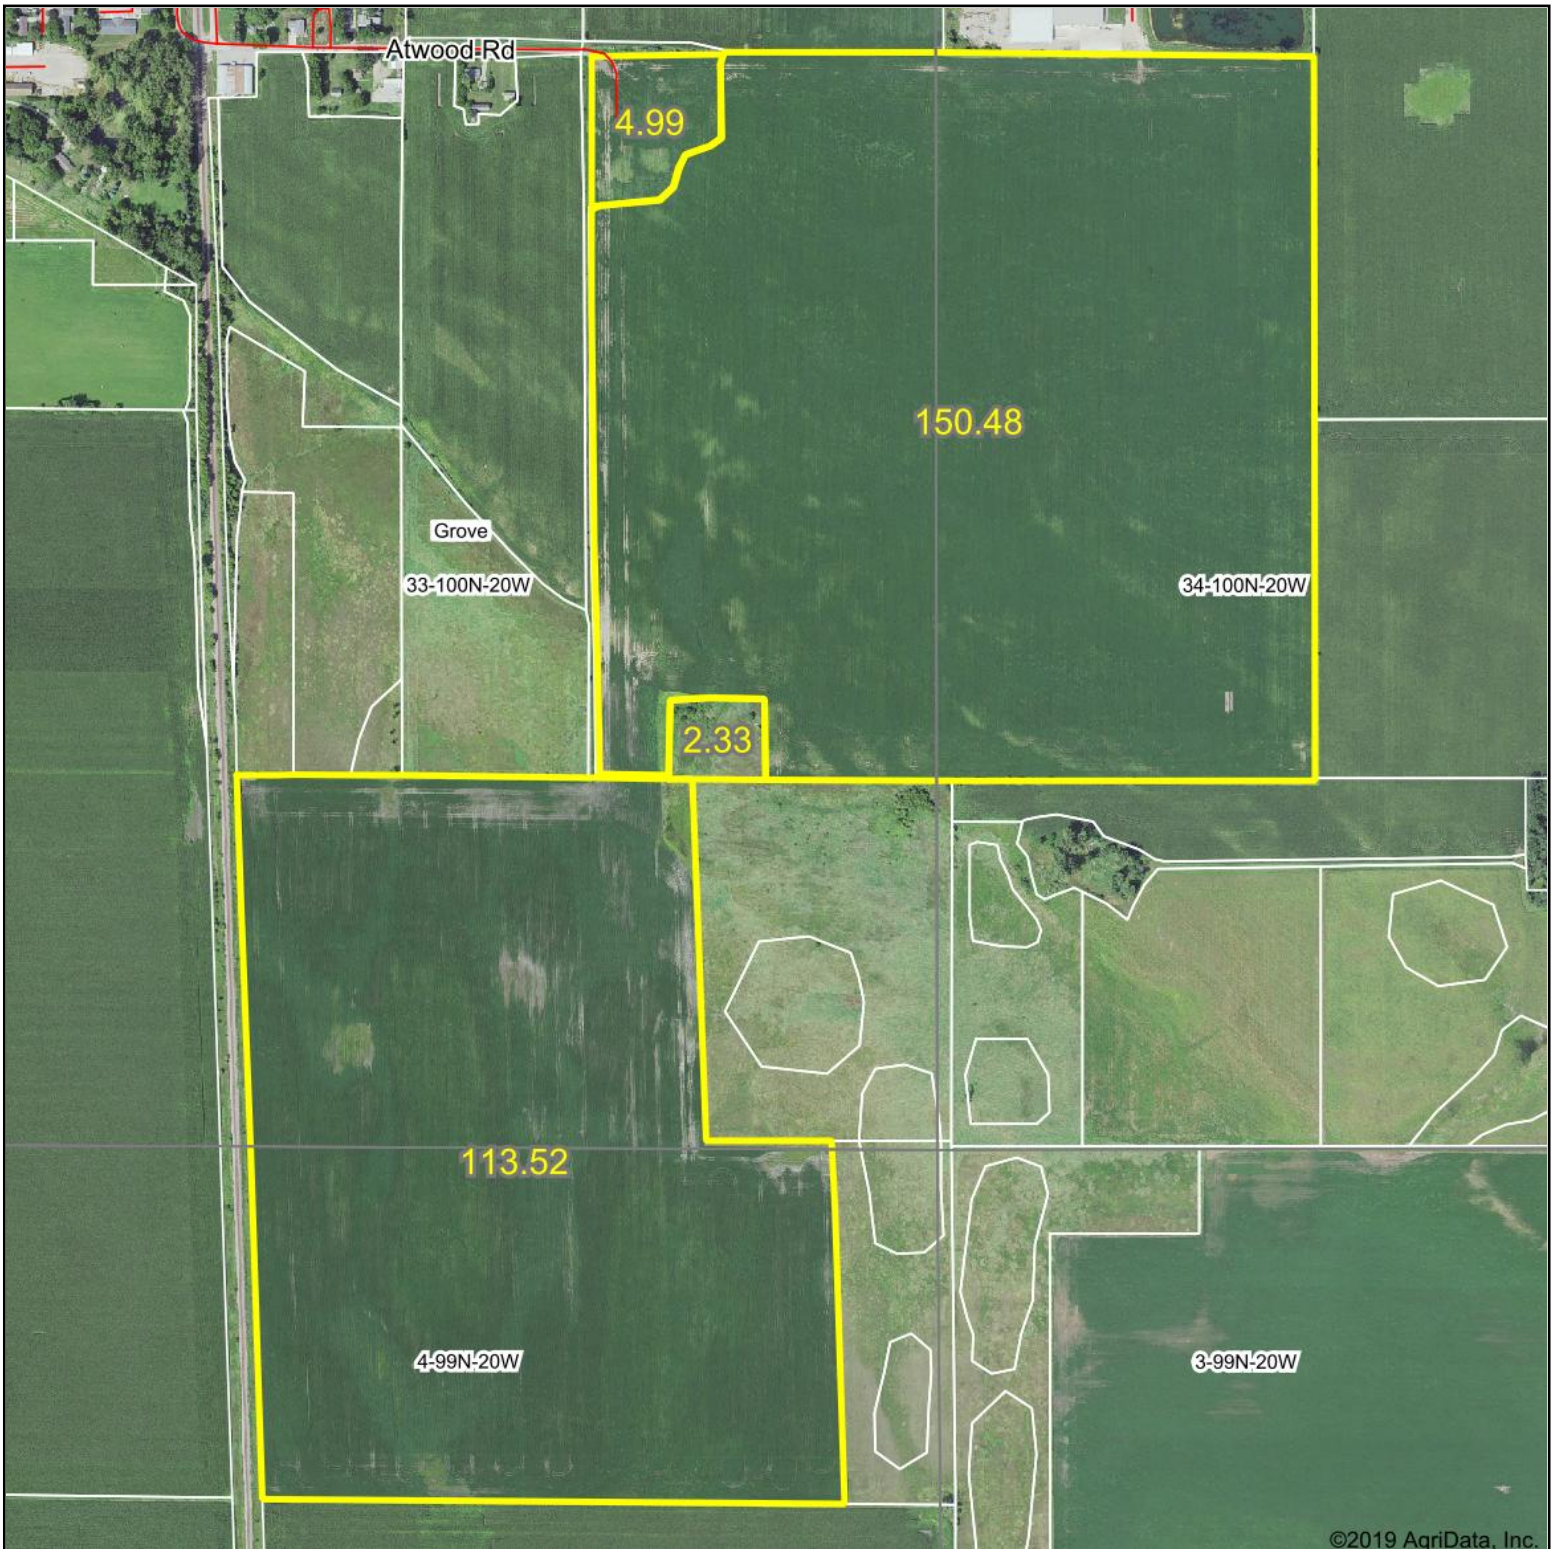

# Aerial Map - Tillable Acres

©2019 AgriData, Inc.

map center: 43° 25' 59.11, -93° 12' 11.94

**33-100N-20W**  
**Worth County**  
**Iowa**

3/14/2019