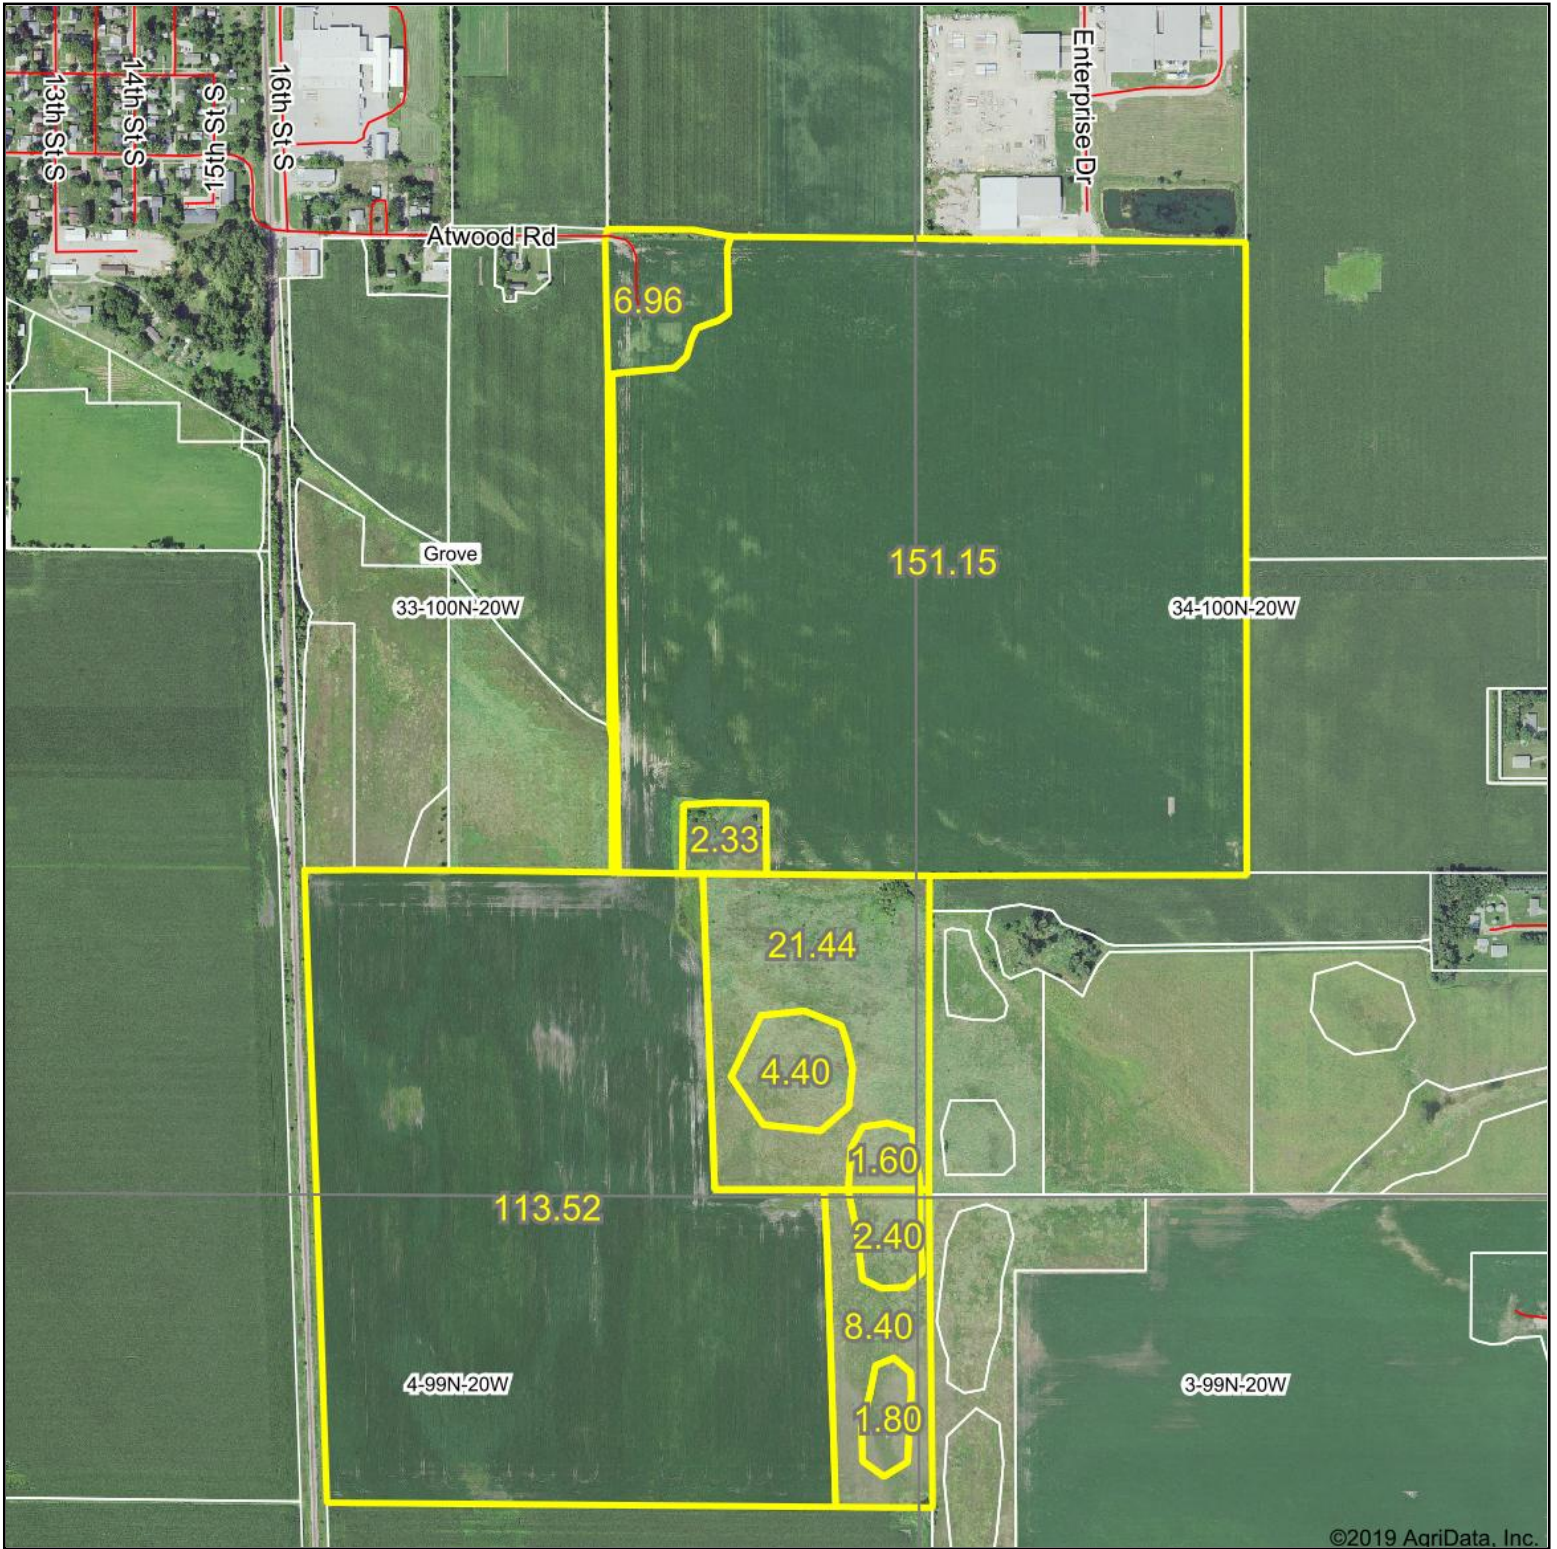

Aerial Map - Berg Total Acres

©2019 AgriData, Inc.

map center: 43° 26' 3.07, -93° 12' 11.94

33-100N-20W
Worth County
Iowa

3/14/2019