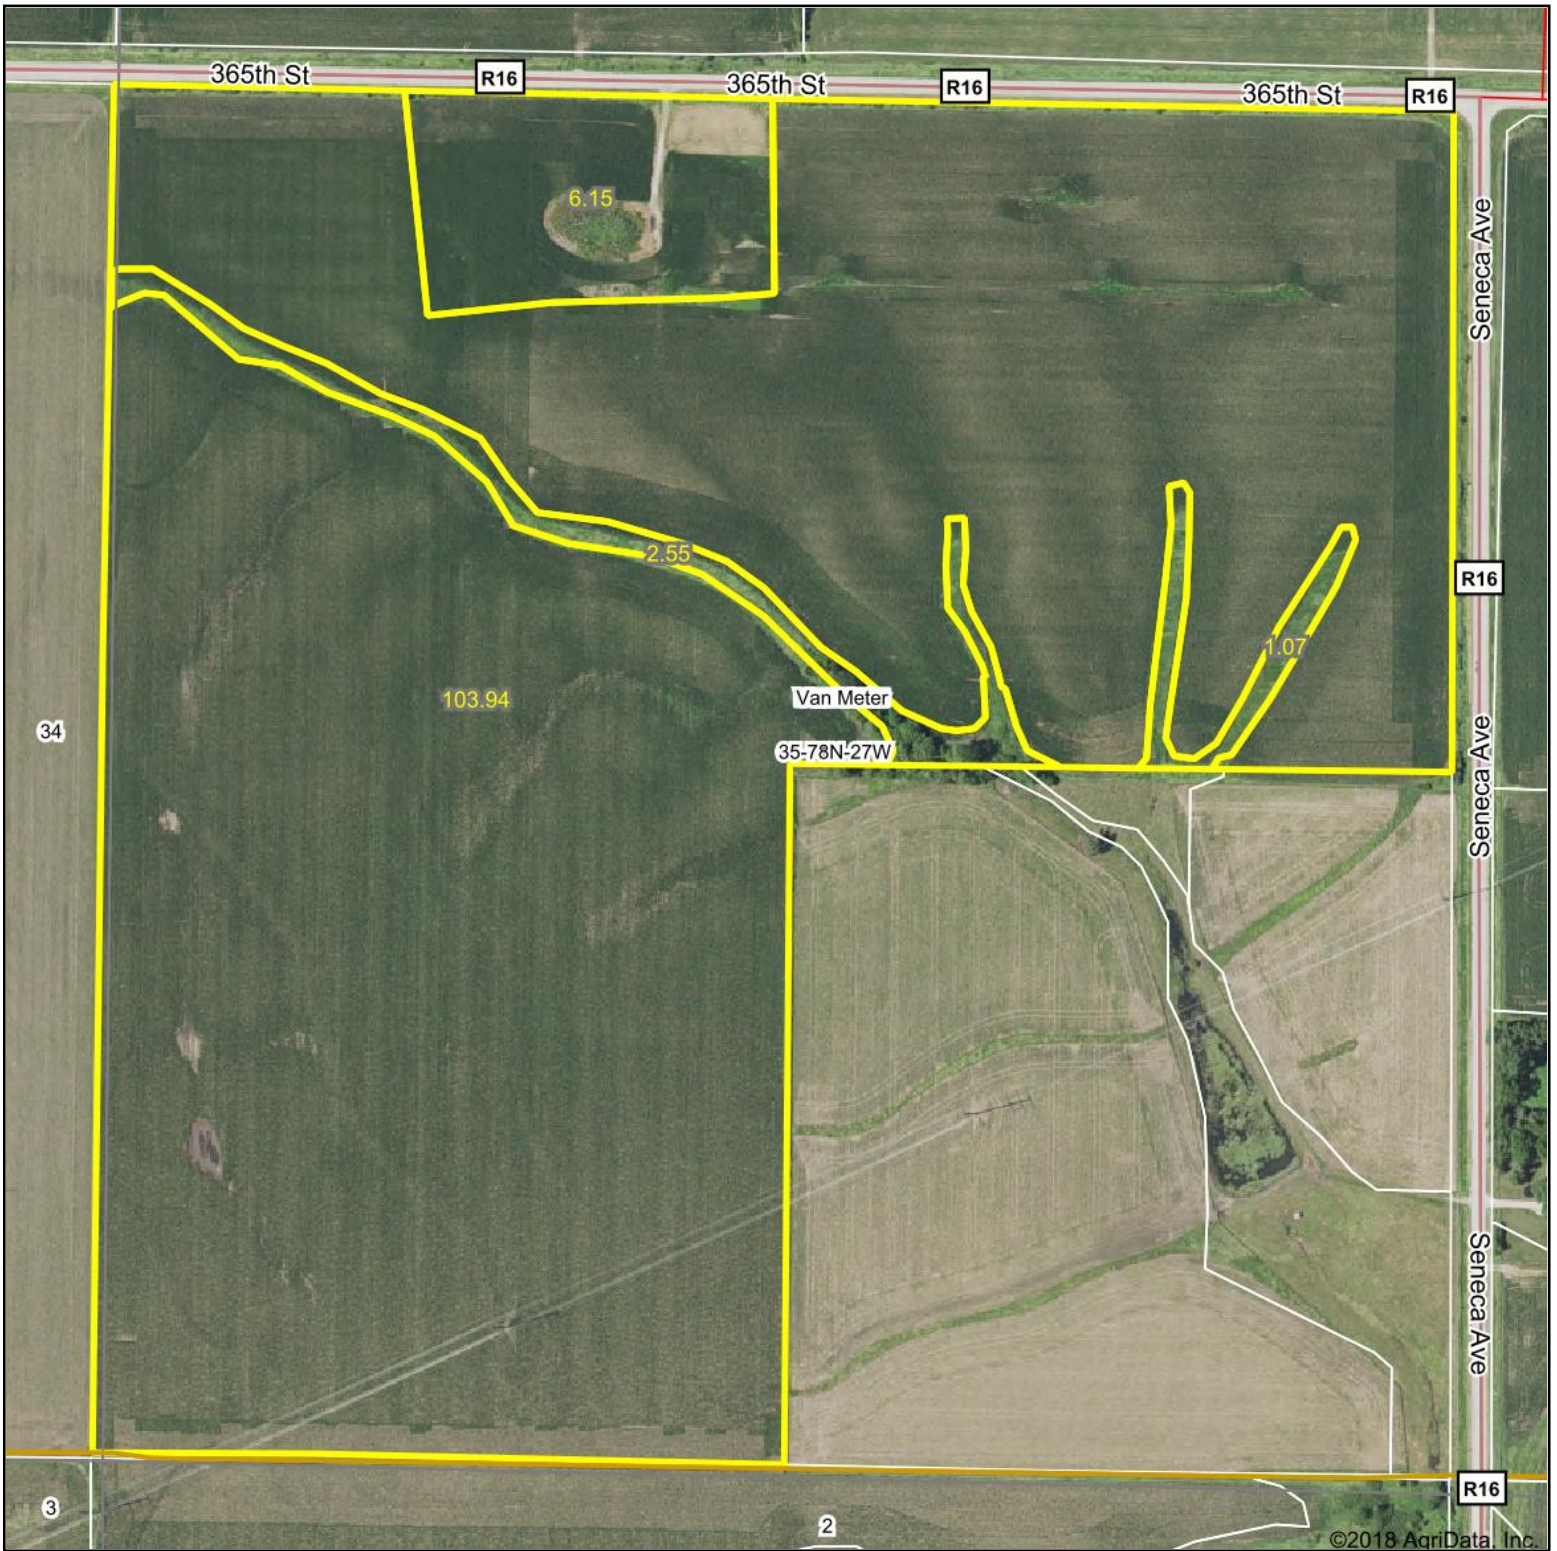

# Aerial Map

**PC PEOPLES**<sup>TM</sup>  
**COMPANY**  
INNOVATIVE. REAL ESTATE. SOLUTIONS.

map center: 41° 30' 24.56, -93° 55' 50.93

Maps Provided By:  
**surety**<sup>®</sup>  
CUSTOMIZED ONLINE MAPPING  
© AgriData, Inc. 2018 www.AgriDataInc.com

**35-78N-27W**  
**Dallas County**  
**Iowa**

3/16/2018