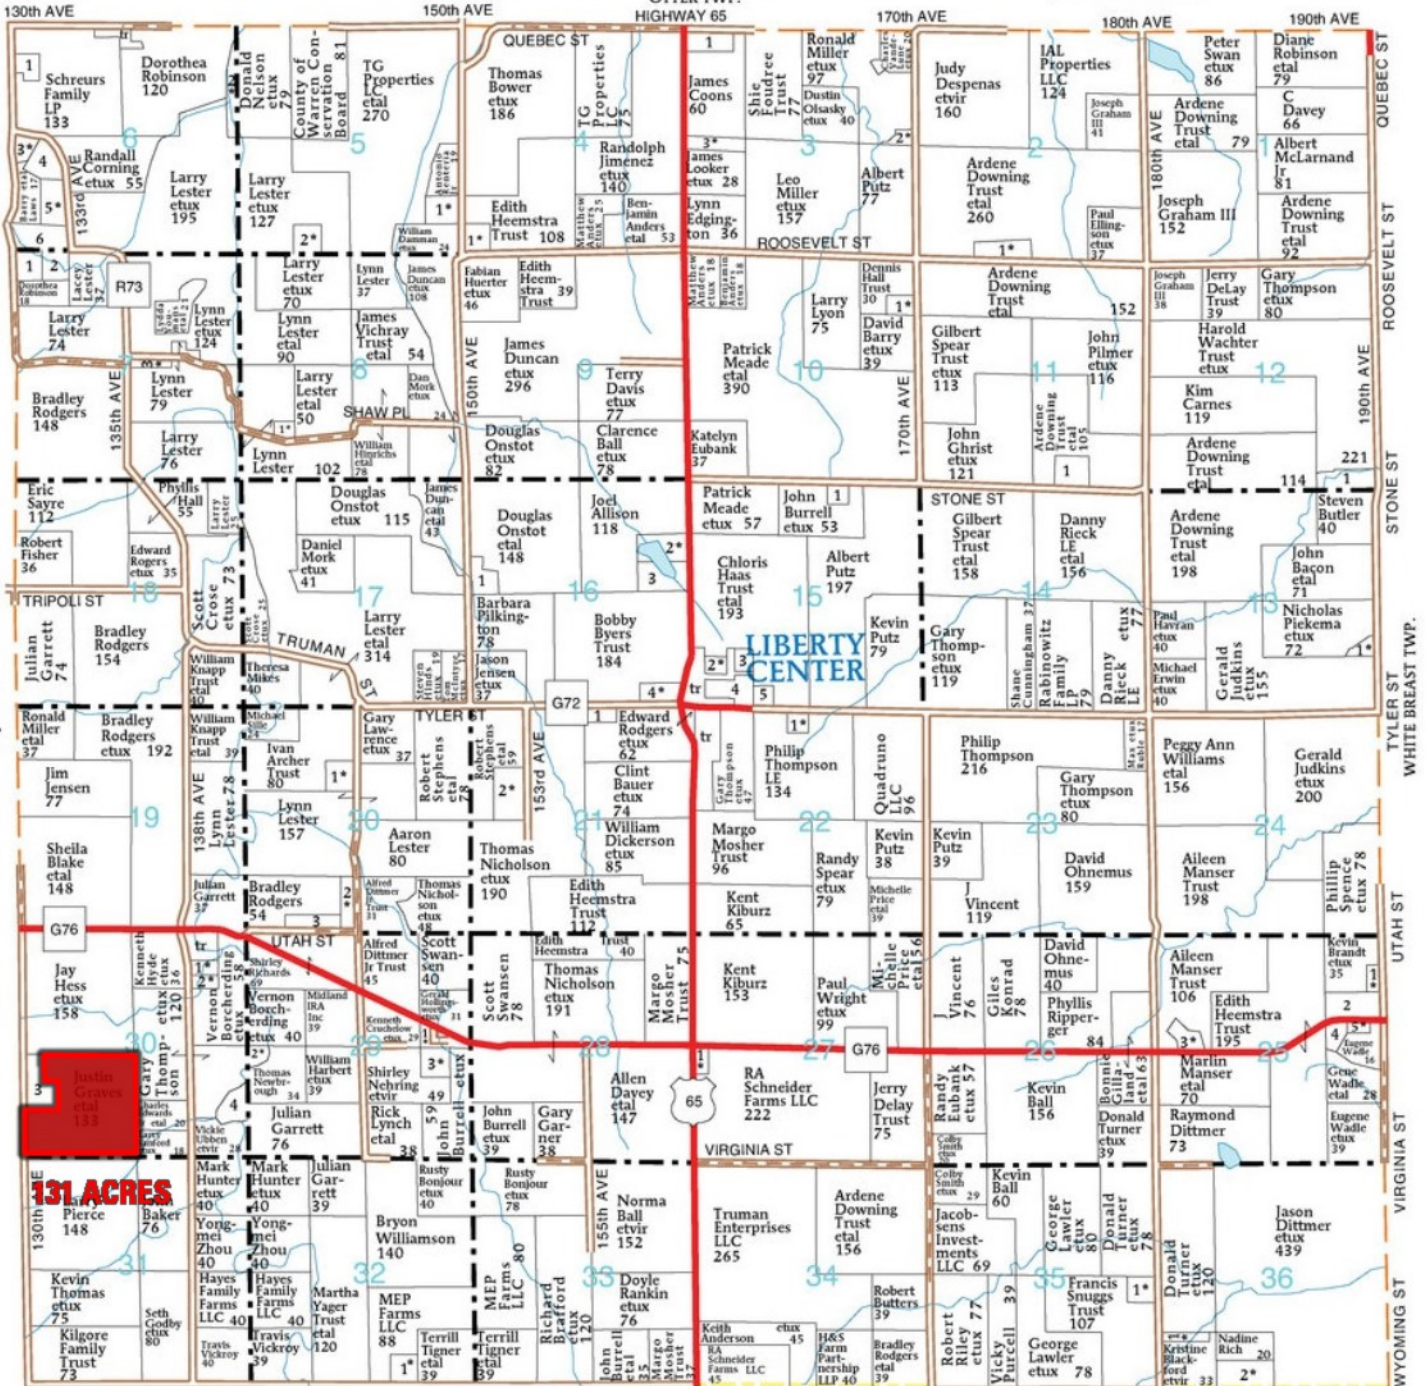

# LIBERTY PLAT

R-23-W

(Landowners)

OTTER TWP.

HIGHWAY 65

LUCAS CO.

WYOMING ST