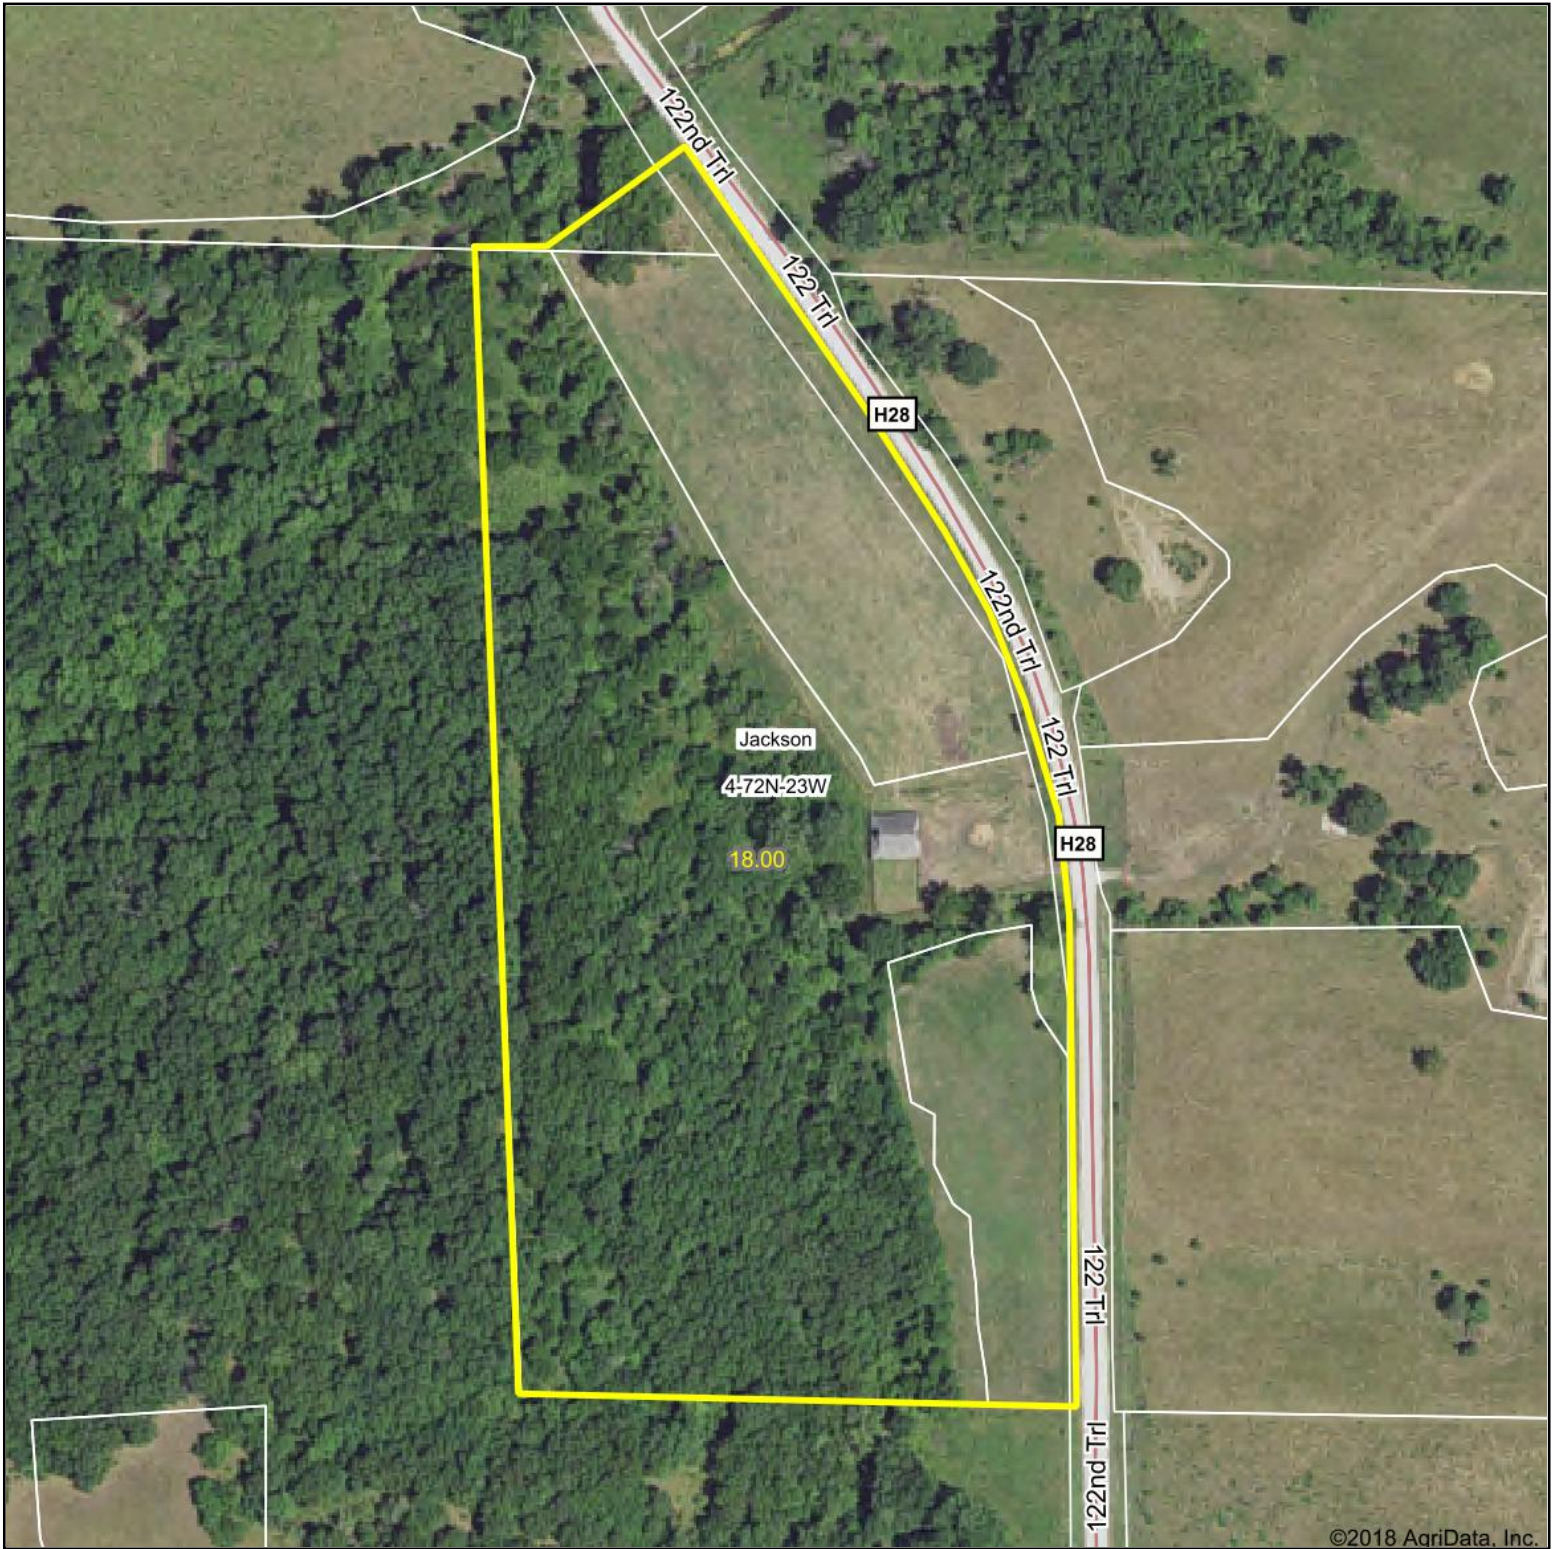

# Aerial Map

©2018 AgriData, Inc.

map center: 41° 3' 48.73, -93° 30' 53.93

**4-72N-23W**  
**Lucas County**  
**Iowa**

8/22/2018