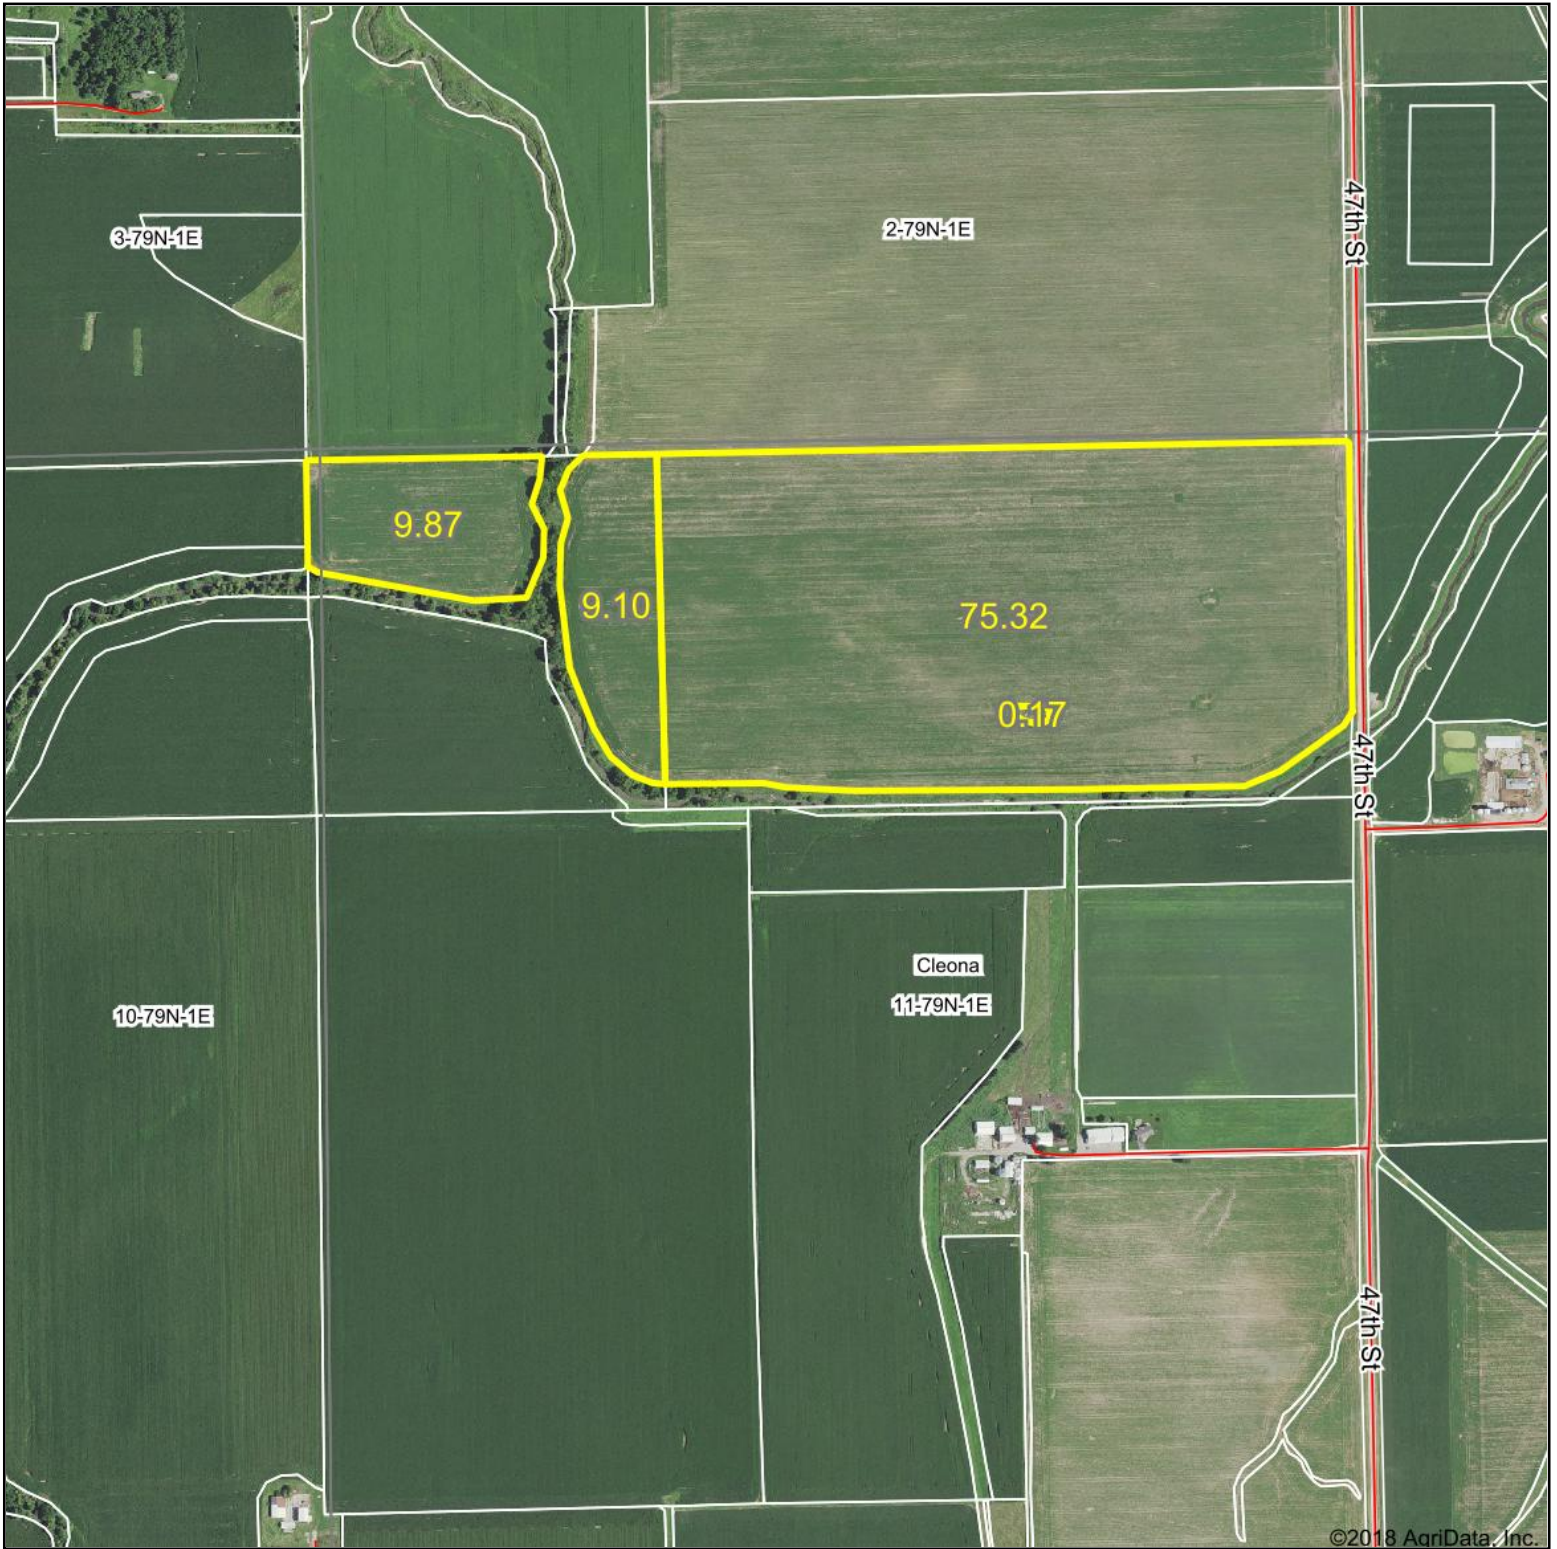

# Aerial Map - Tillable Acres

©2018 AgriData, Inc.

map center: 41° 39' 57.42, -90° 48' 54.4

**11-79N-1E**  
**Scott County**  
**Iowa**

8/29/2018