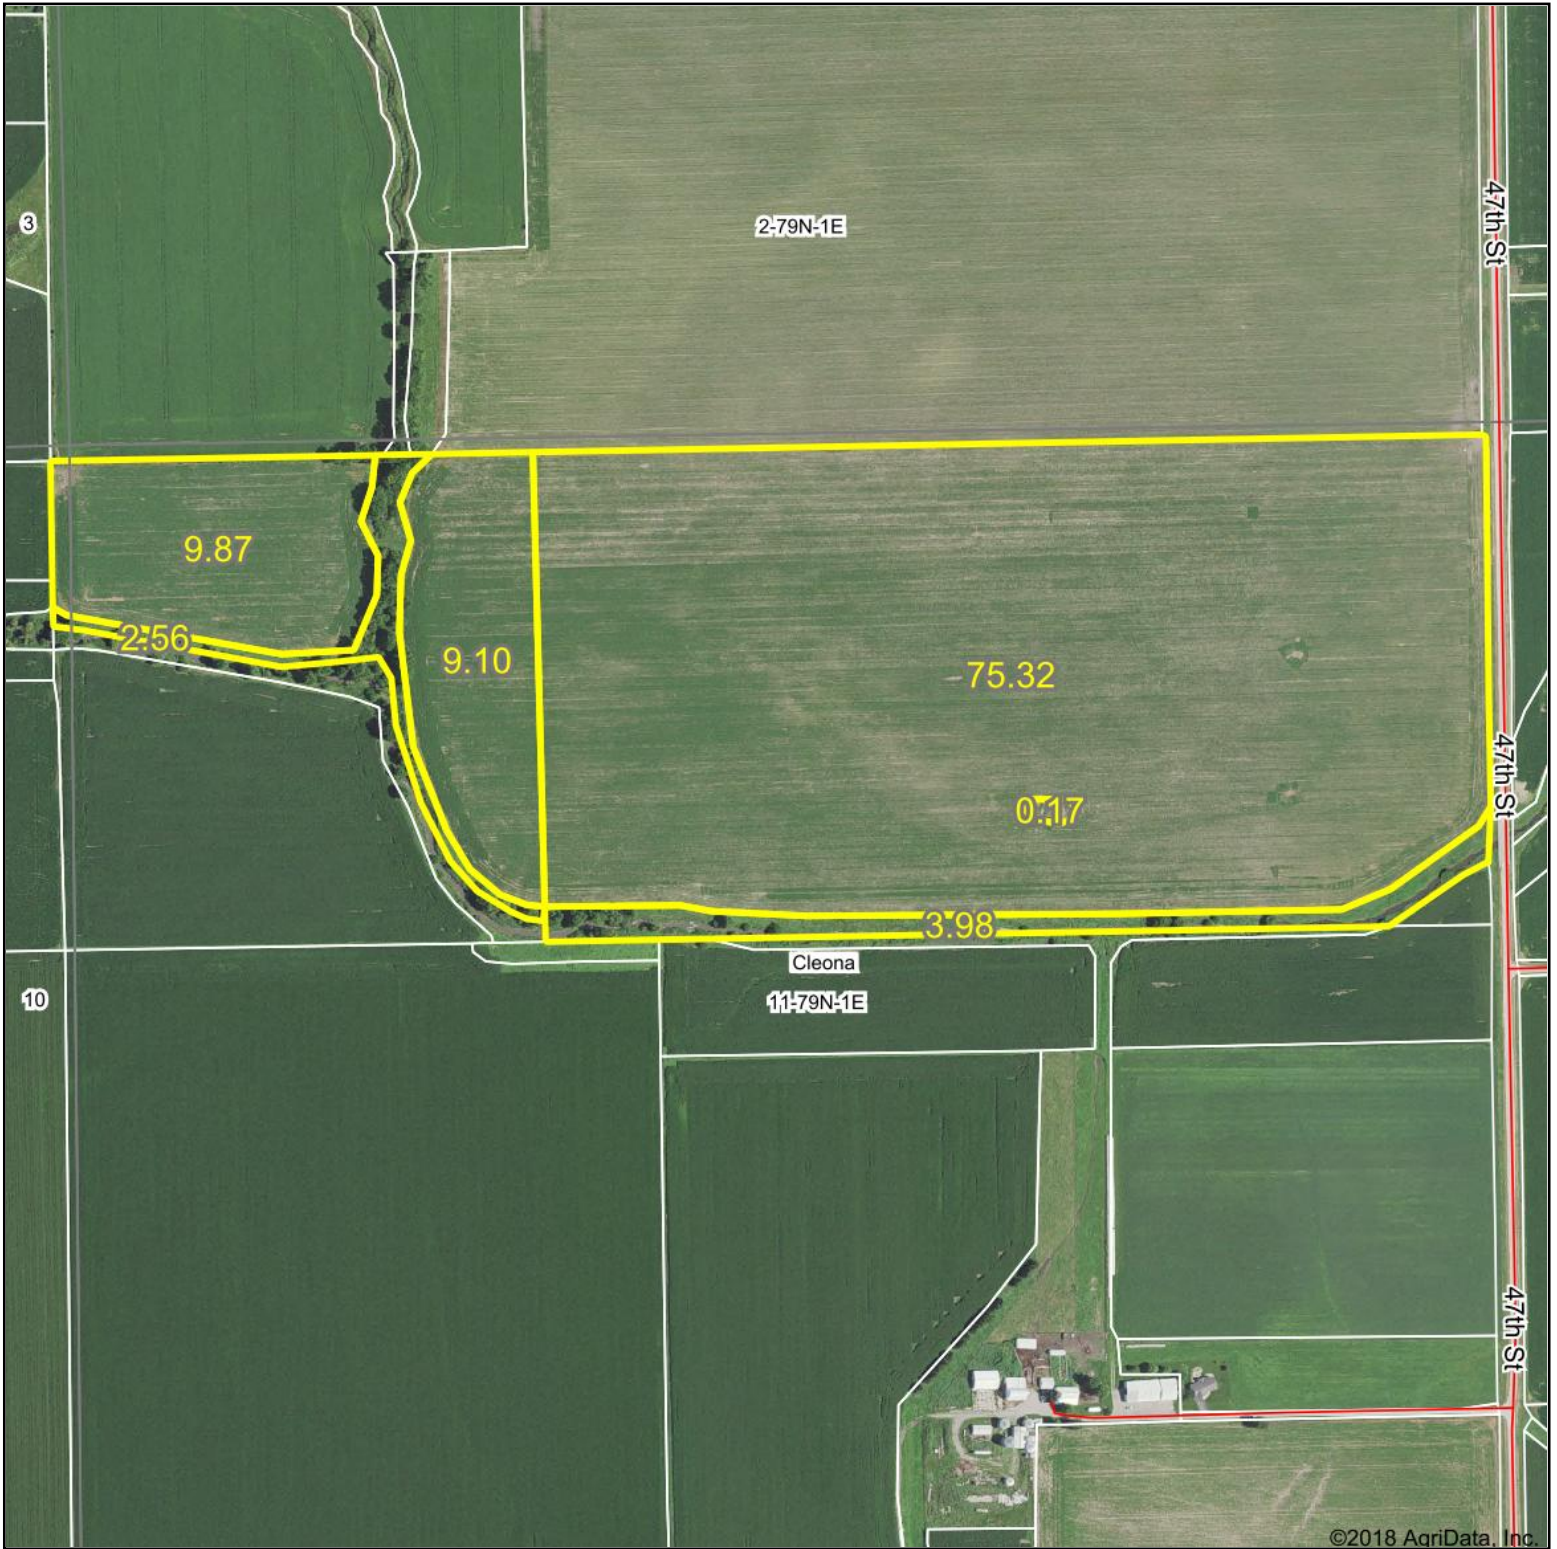

Aerial Map - Total Acres

©2018 AgriData, Inc.

map center: 41° 40' 0.59, -90° 48' 51.45

11-79N-1E
Scott County
Iowa

8/27/2018