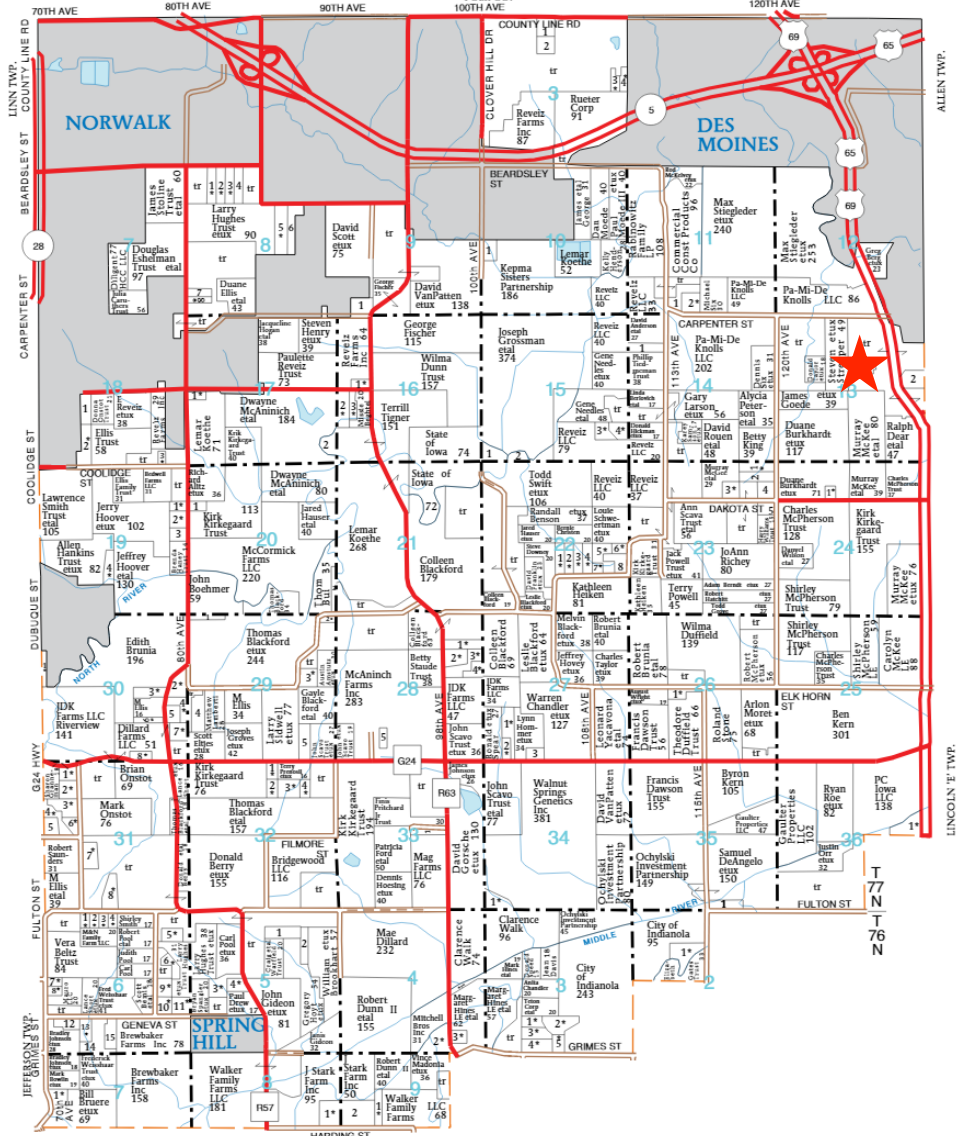

T-76-77-N

GREENFIELD PLAT

R-24-W

(Landowners)

HARDING ST

LINCOLN 'W' TWP.