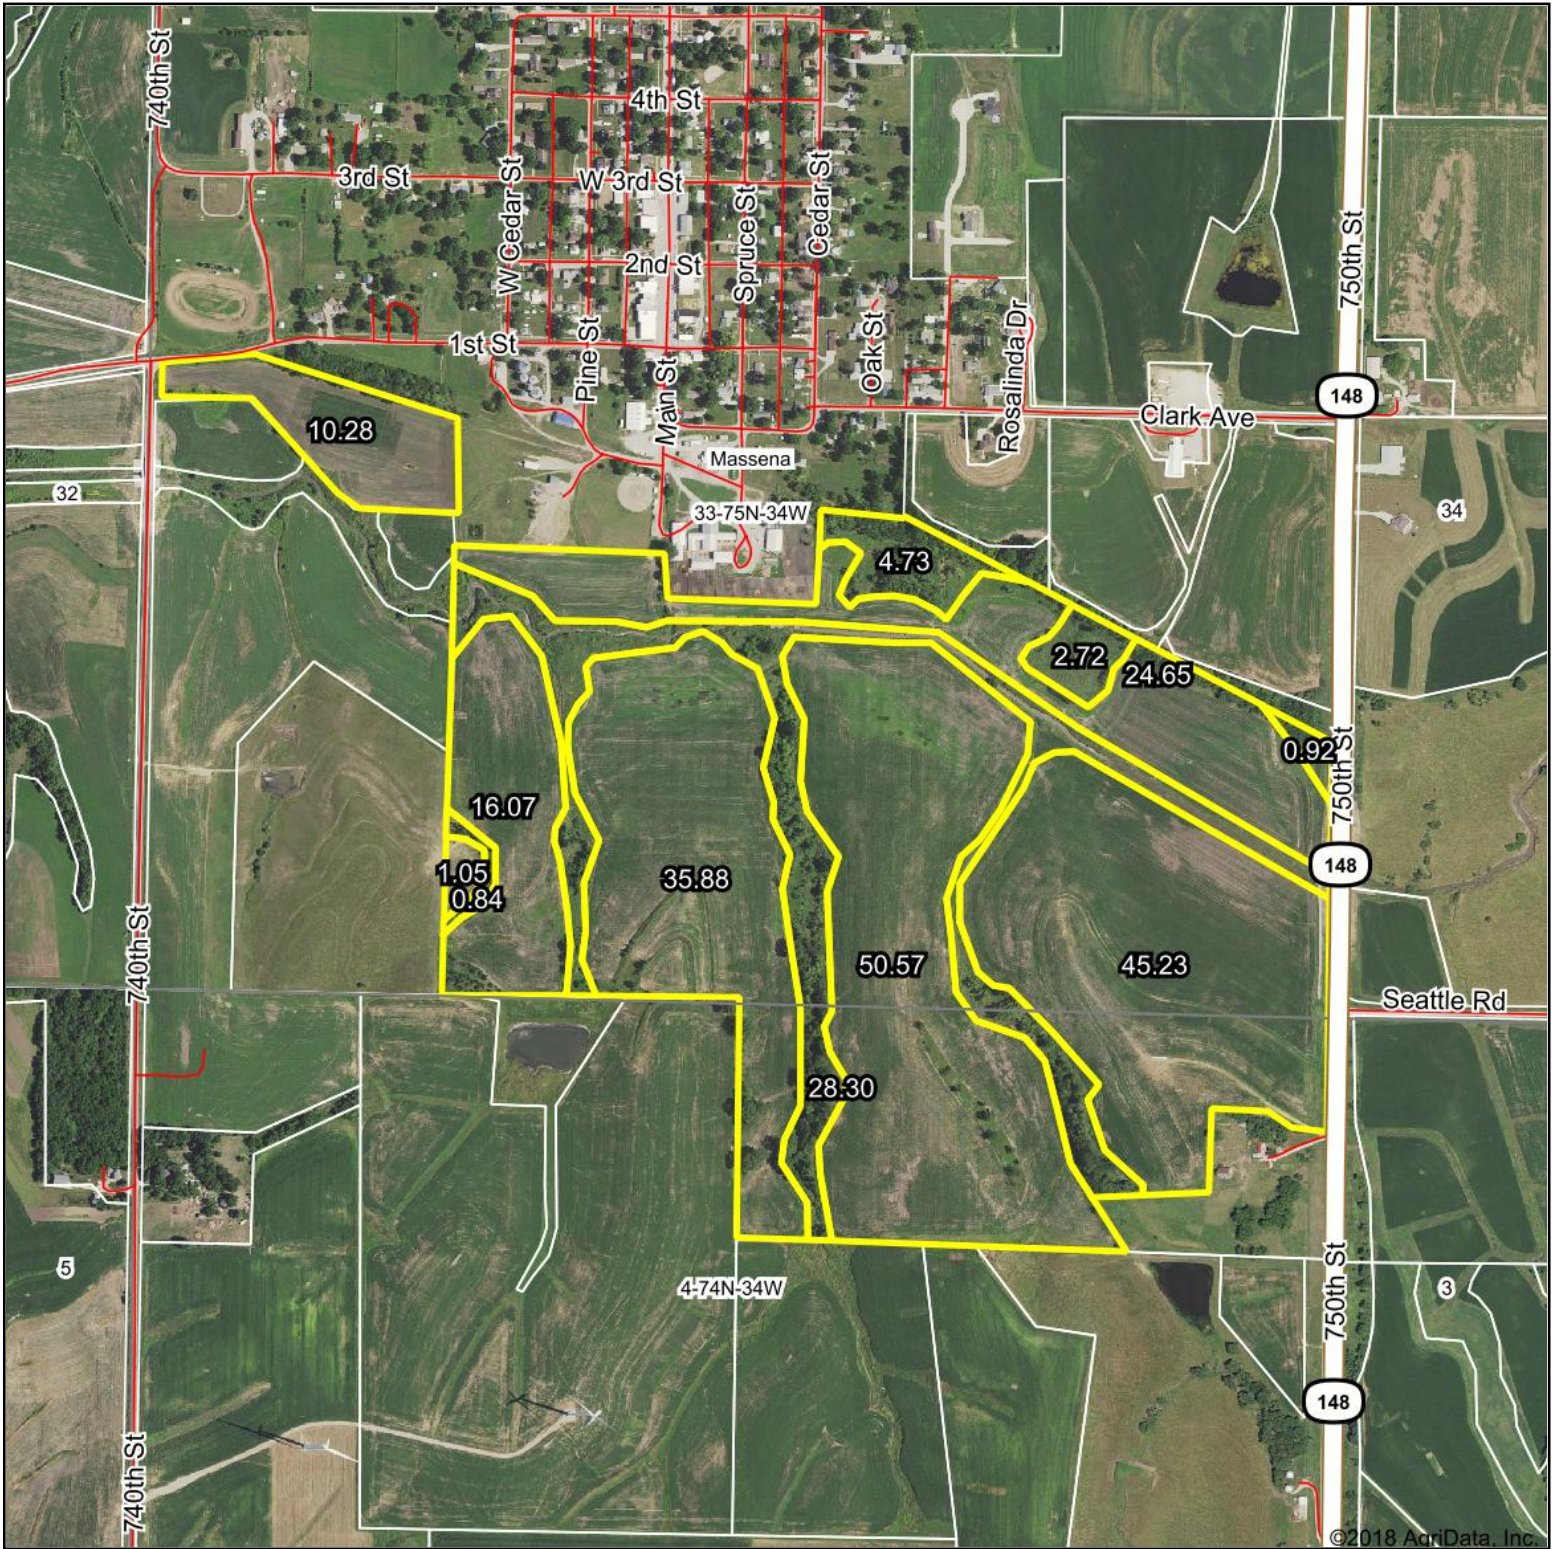

Aerial Map

PC PEOPLES[™]
COMPANY
 INNOVATIVE. REAL ESTATE. SOLUTIONS.

map center: 41° 14' 48.13, -94° 46' 1.04

Maps Provided By:

 CUSTOMIZED ONLINE MAPPING
 © AgriData, Inc. 2018 www.AgriDataInc.com

33-75N-34W
Cass County
Iowa

10/3/2018