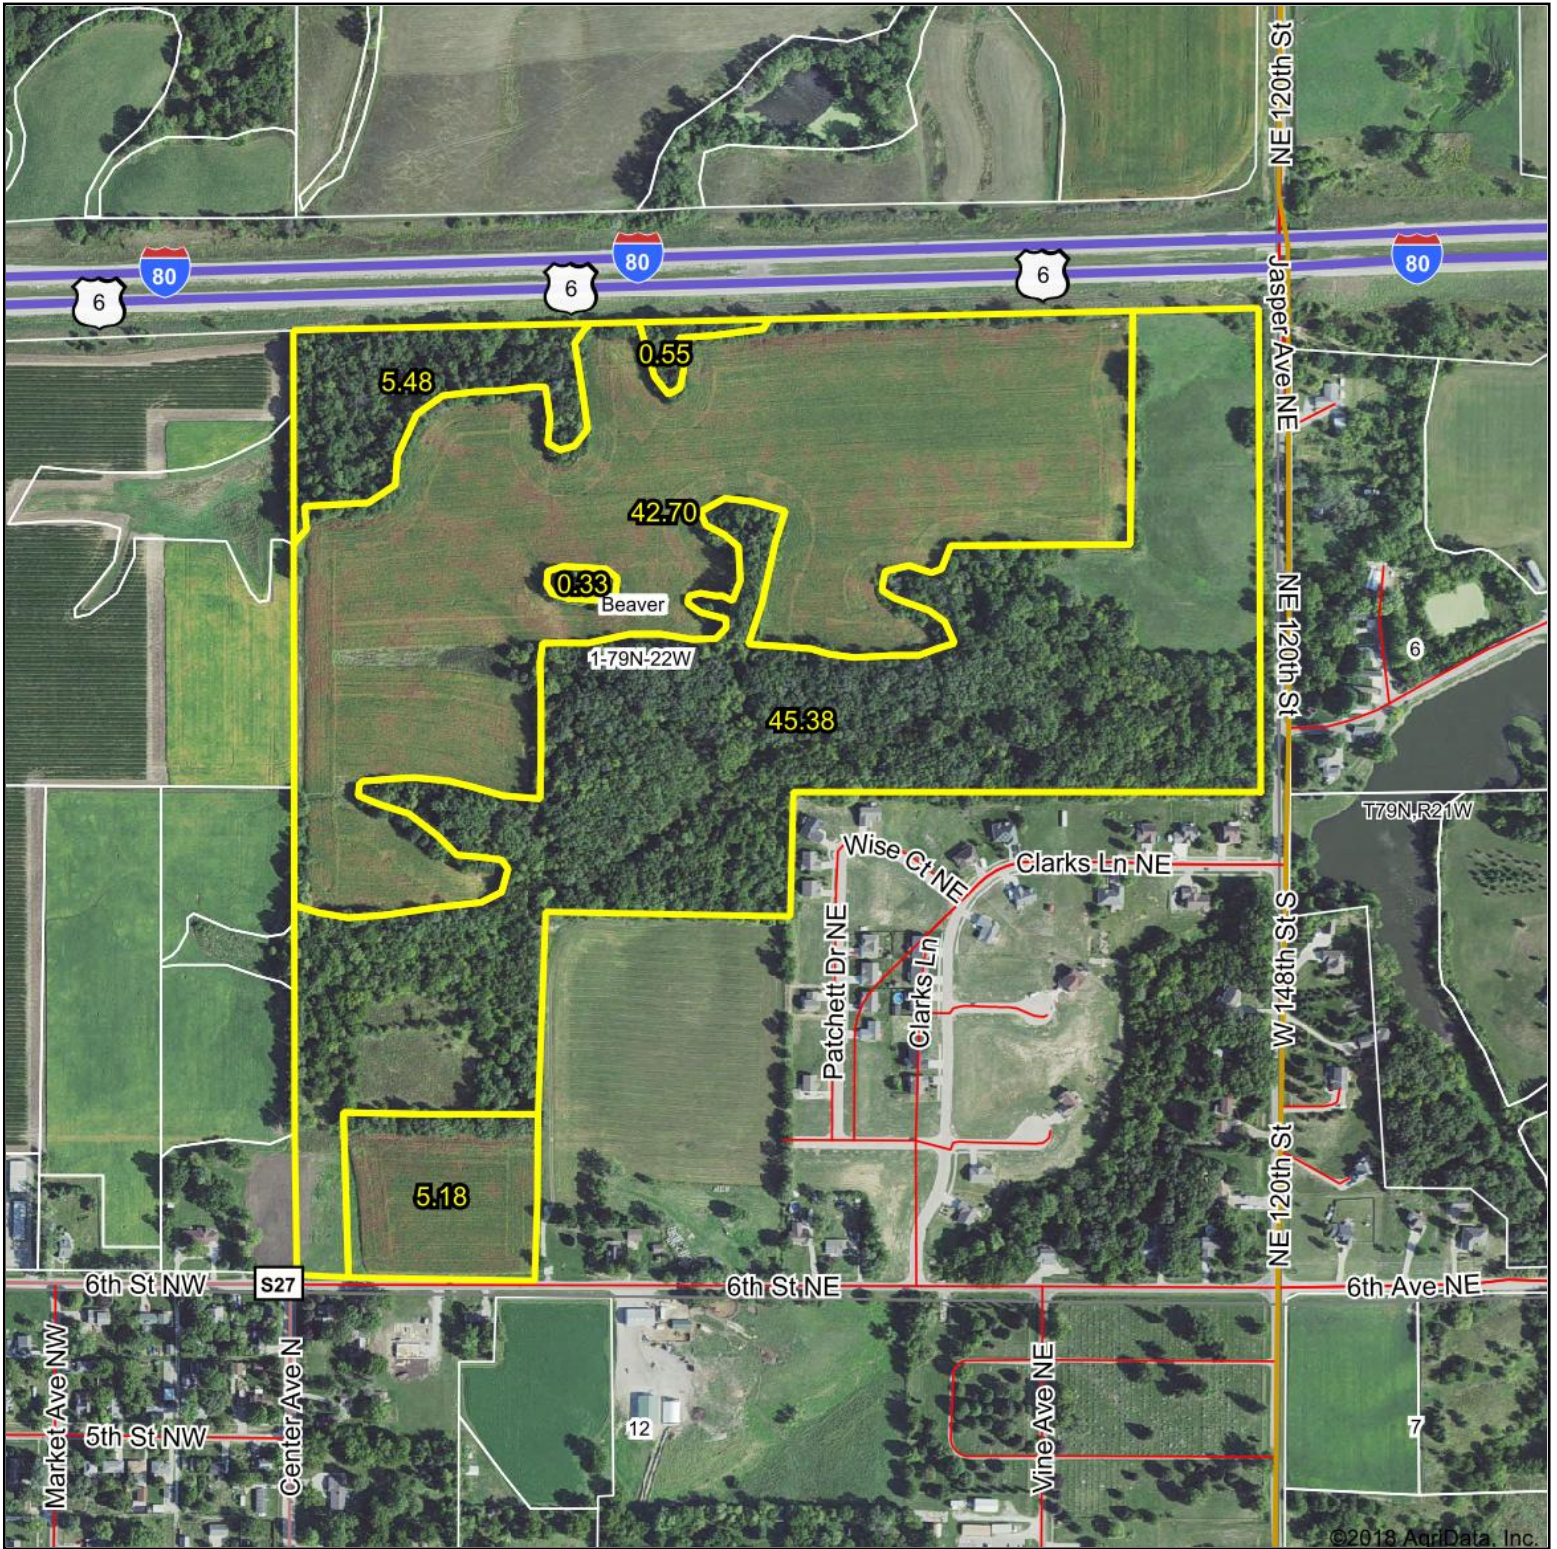

Aerial Map

©2018 AgriData, Inc.

PC PEOPLESTM
COMPANY
INNOVATIVE. REAL ESTATE. SOLUTIONS.

map center: 41° 40' 37.18, -93° 21' 12.15

0ft 591ft 1181ft

Maps Provided By:
surety[®]
CUSTOMIZED ONLINE MAPPING
© AgriData, Inc. 2018 www.AgriDataInc.com

1-79N-22W
Polk County
Iowa

8/6/2018