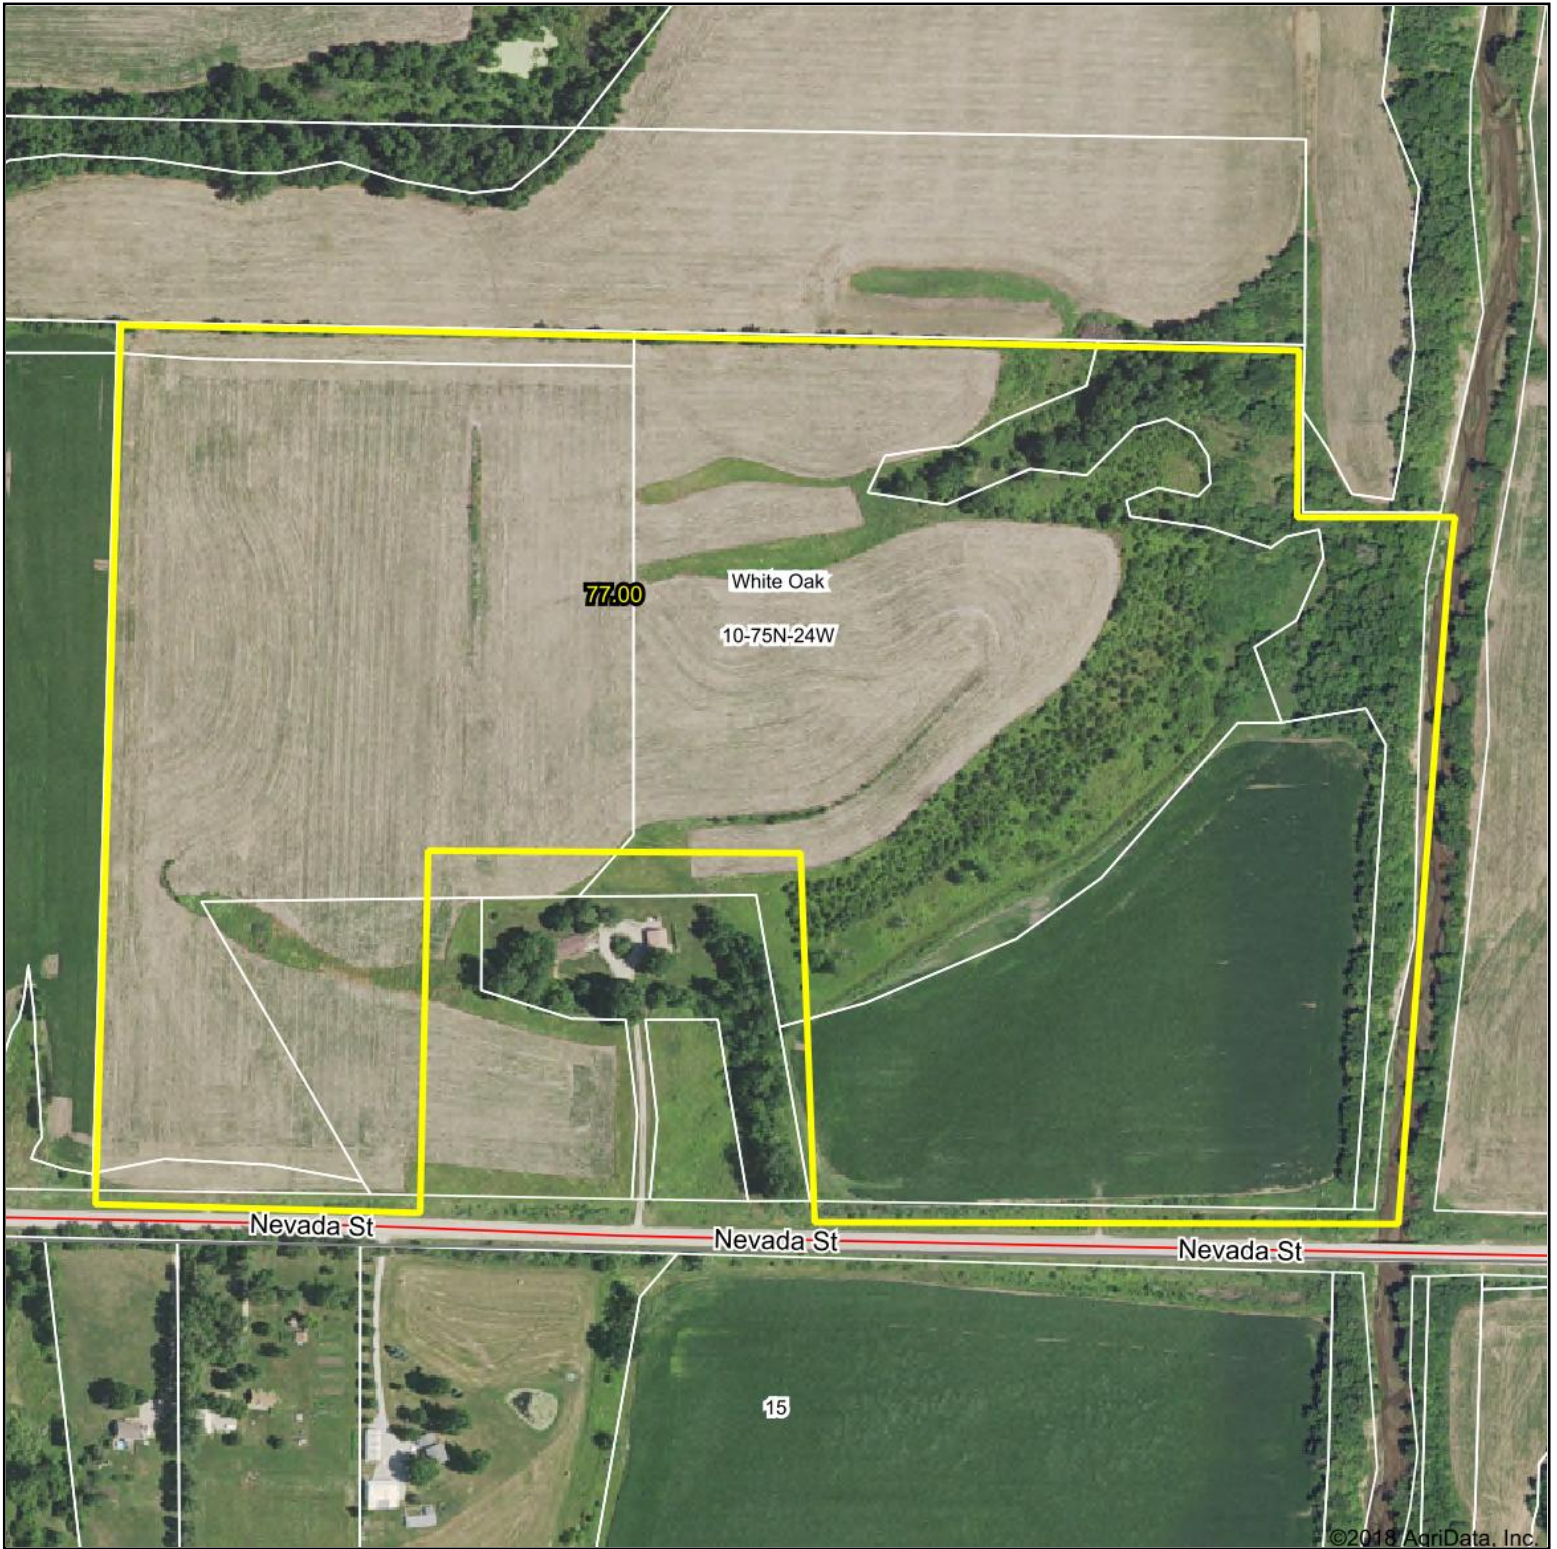

Aerial Map

PC PEOPLES COMPANY
INNOVATIVE. REAL ESTATE. SOLUTIONS.

map center: 41° 18' 34.83, -93° 36' 28.36

Maps Provided By:
surety
CUSTOMIZED ONLINE MAPPING
© AgriData, Inc. 2018 www.AgriDataInc.com

10-75N-24W
Warren County
Iowa