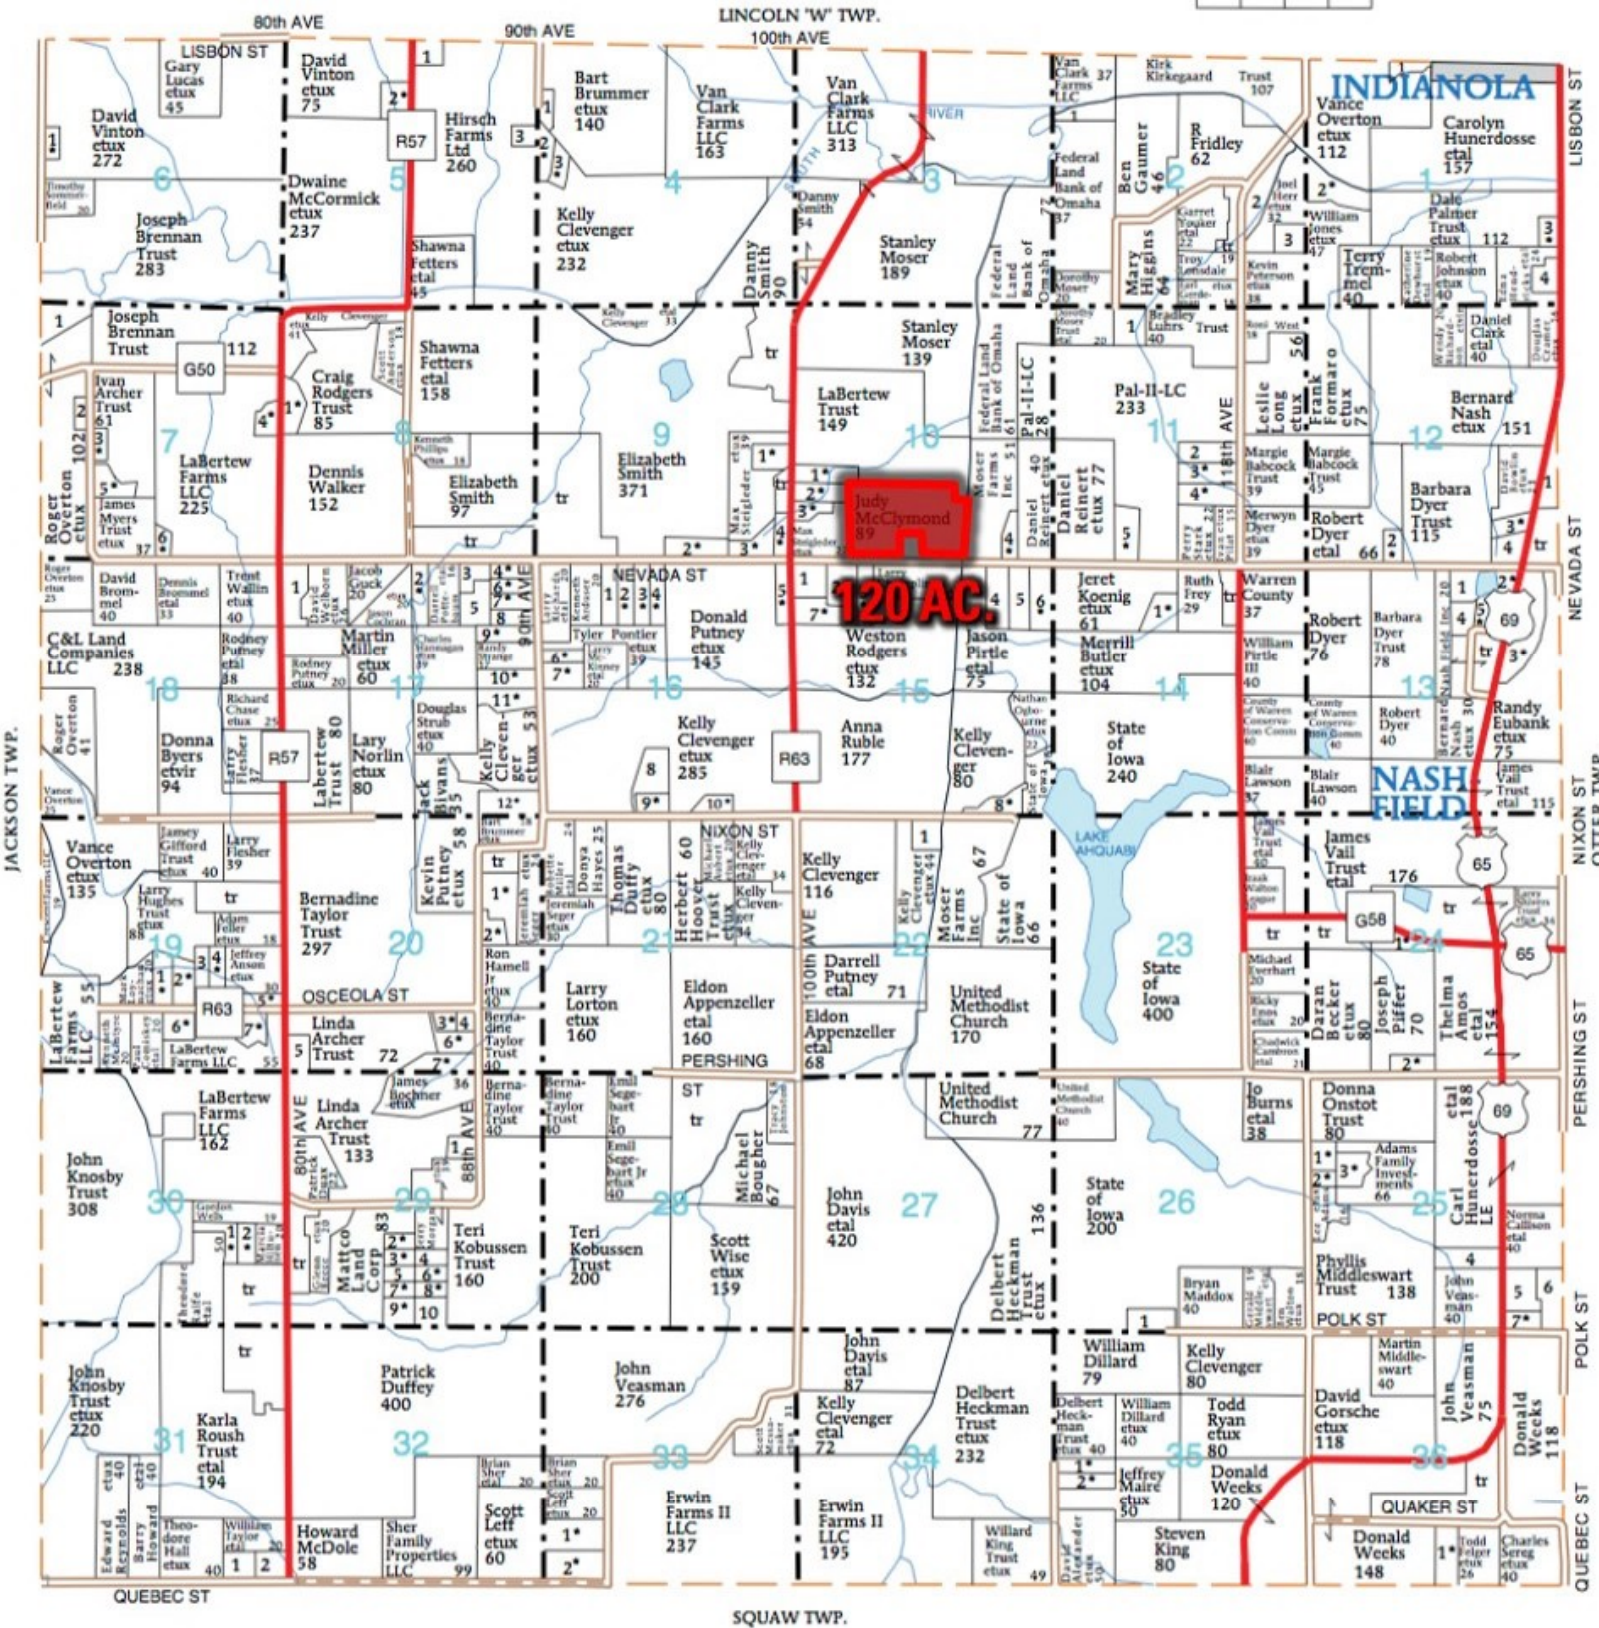

T-75-N

# WHITE OAK PLAT

(Landowners)

R-24-W

**120 AC**  
Judy McClymond

INDIANOLA

NASHFIELD

JACKSON TWP.

OTTER TWP.

QUEBEC ST

SQUAW TWP.

PERSHING ST

POLK ST

QUEBEC ST