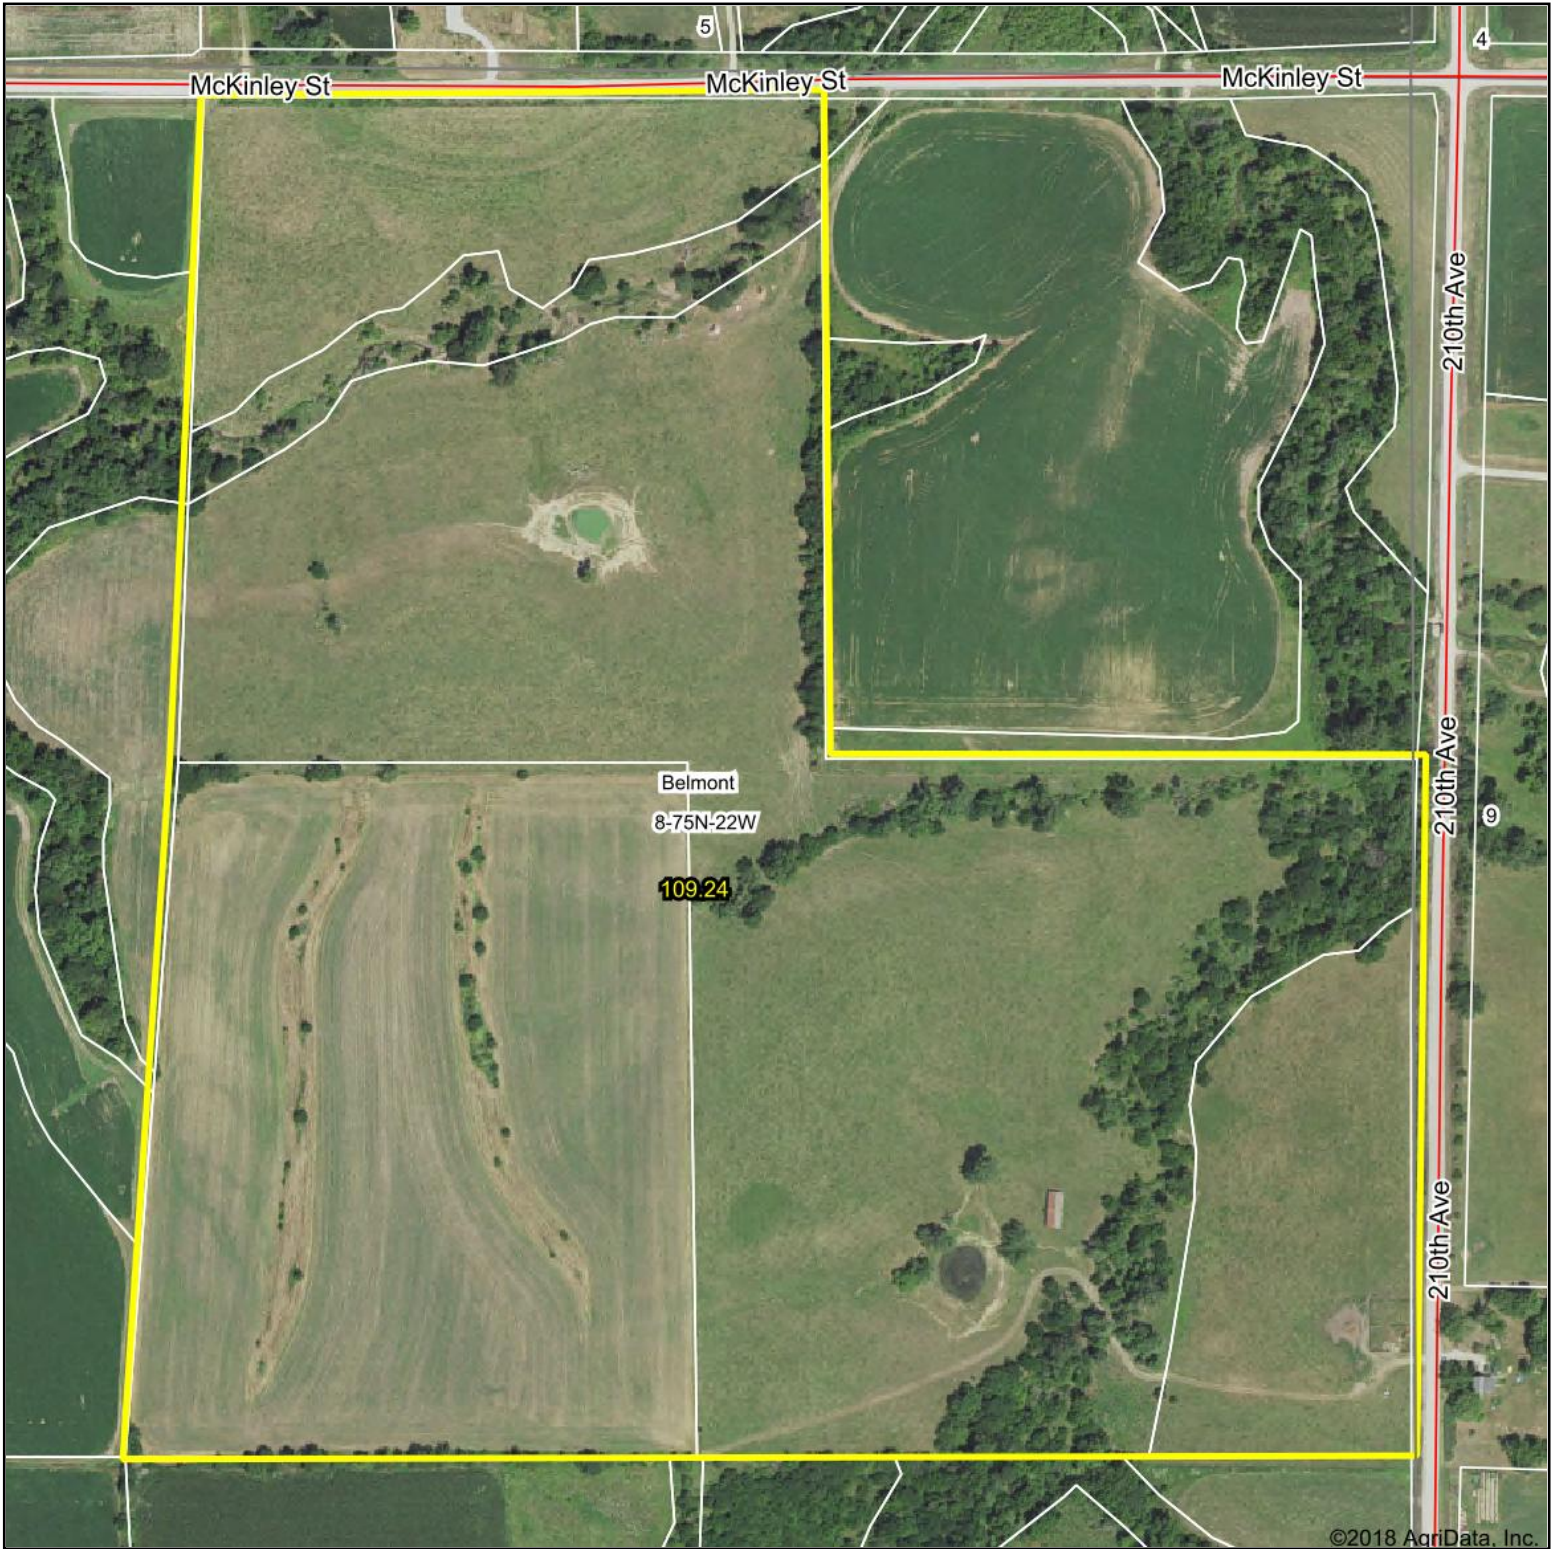

Aerial Map

©2018 AgriData, Inc.

PC PEOPLES COMPANY
INNOVATIVE. REAL ESTATE. SOLUTIONS.

map center: 41° 19' 0.19, -93° 24' 35.35

Maps Provided By:
surety
CUSTOMIZED ONLINE MAPPING
© AgriData, Inc. 2018 www.AgriDataInc.com

8-75N-22W
Warren County
Iowa

10/10/2018