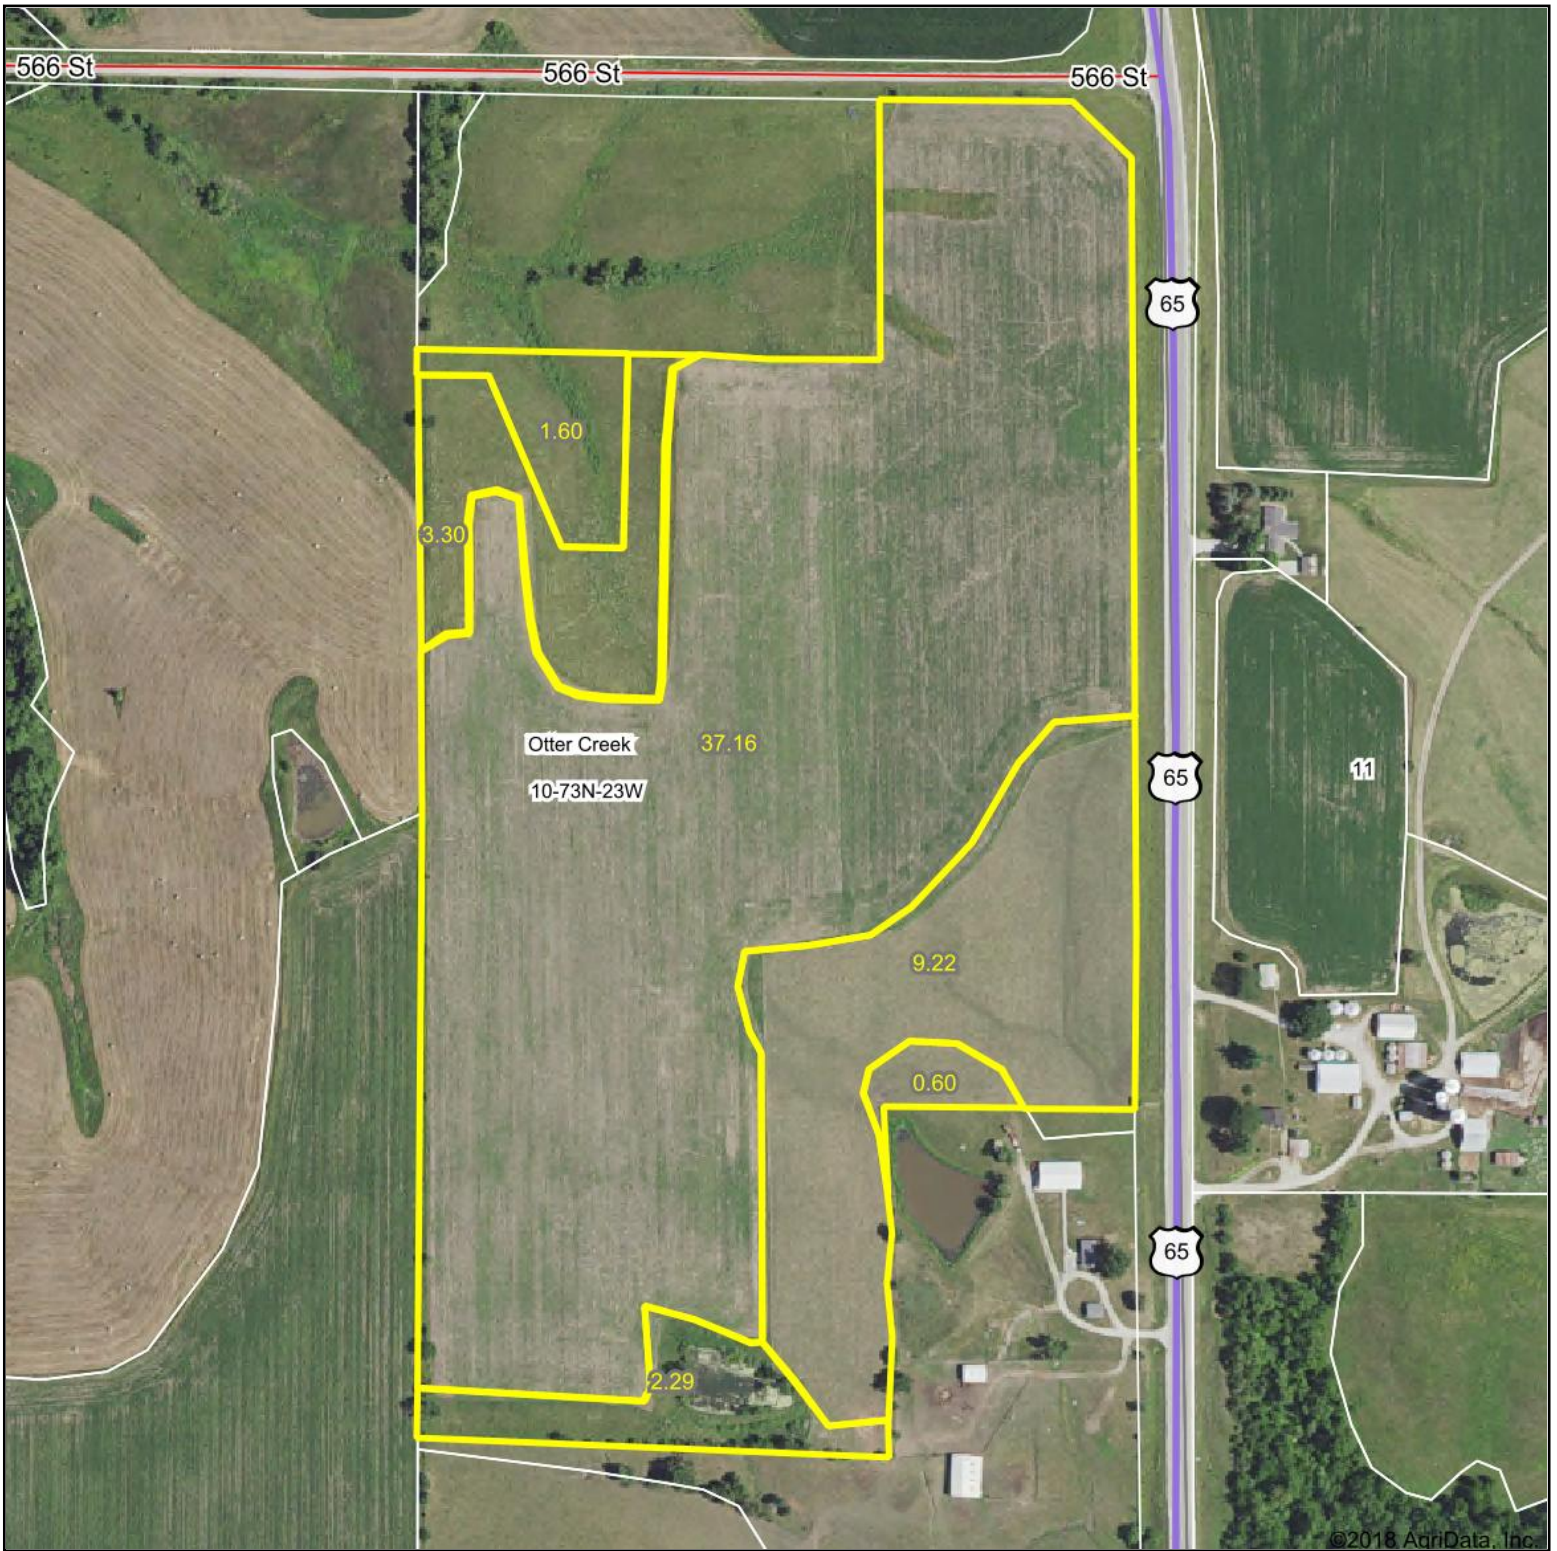

Aerial Map

map center: 41° 8' 13.22, -93° 28' 58.92

10-73N-23W
Lucas County
Iowa

12/5/2018