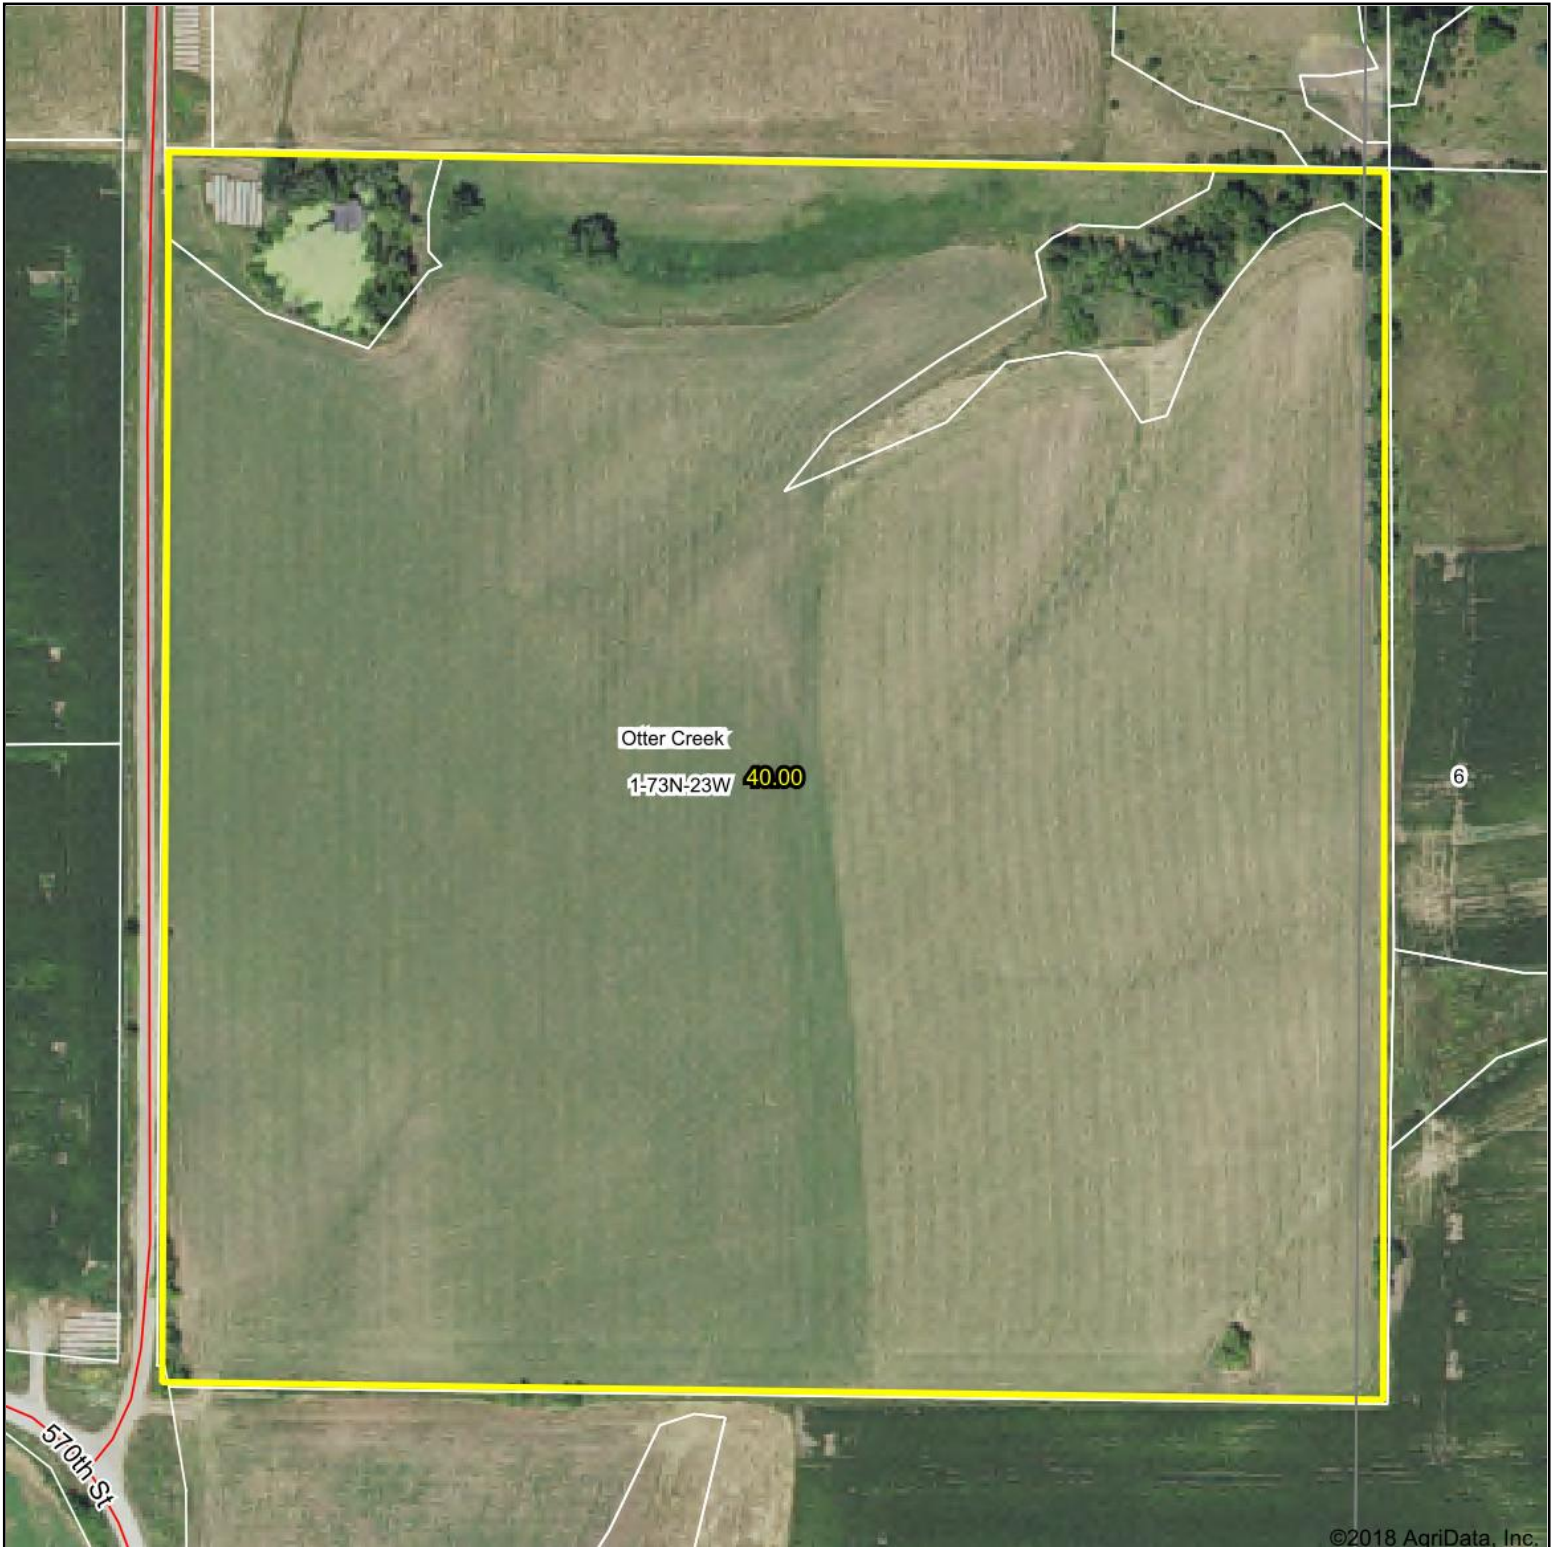

Aerial Map

©2018 AgriData, Inc.

map center: 41° 9' 4.61, -93° 26' 39.35

1-73N-23W
Lucas County
Iowa

11/29/2018