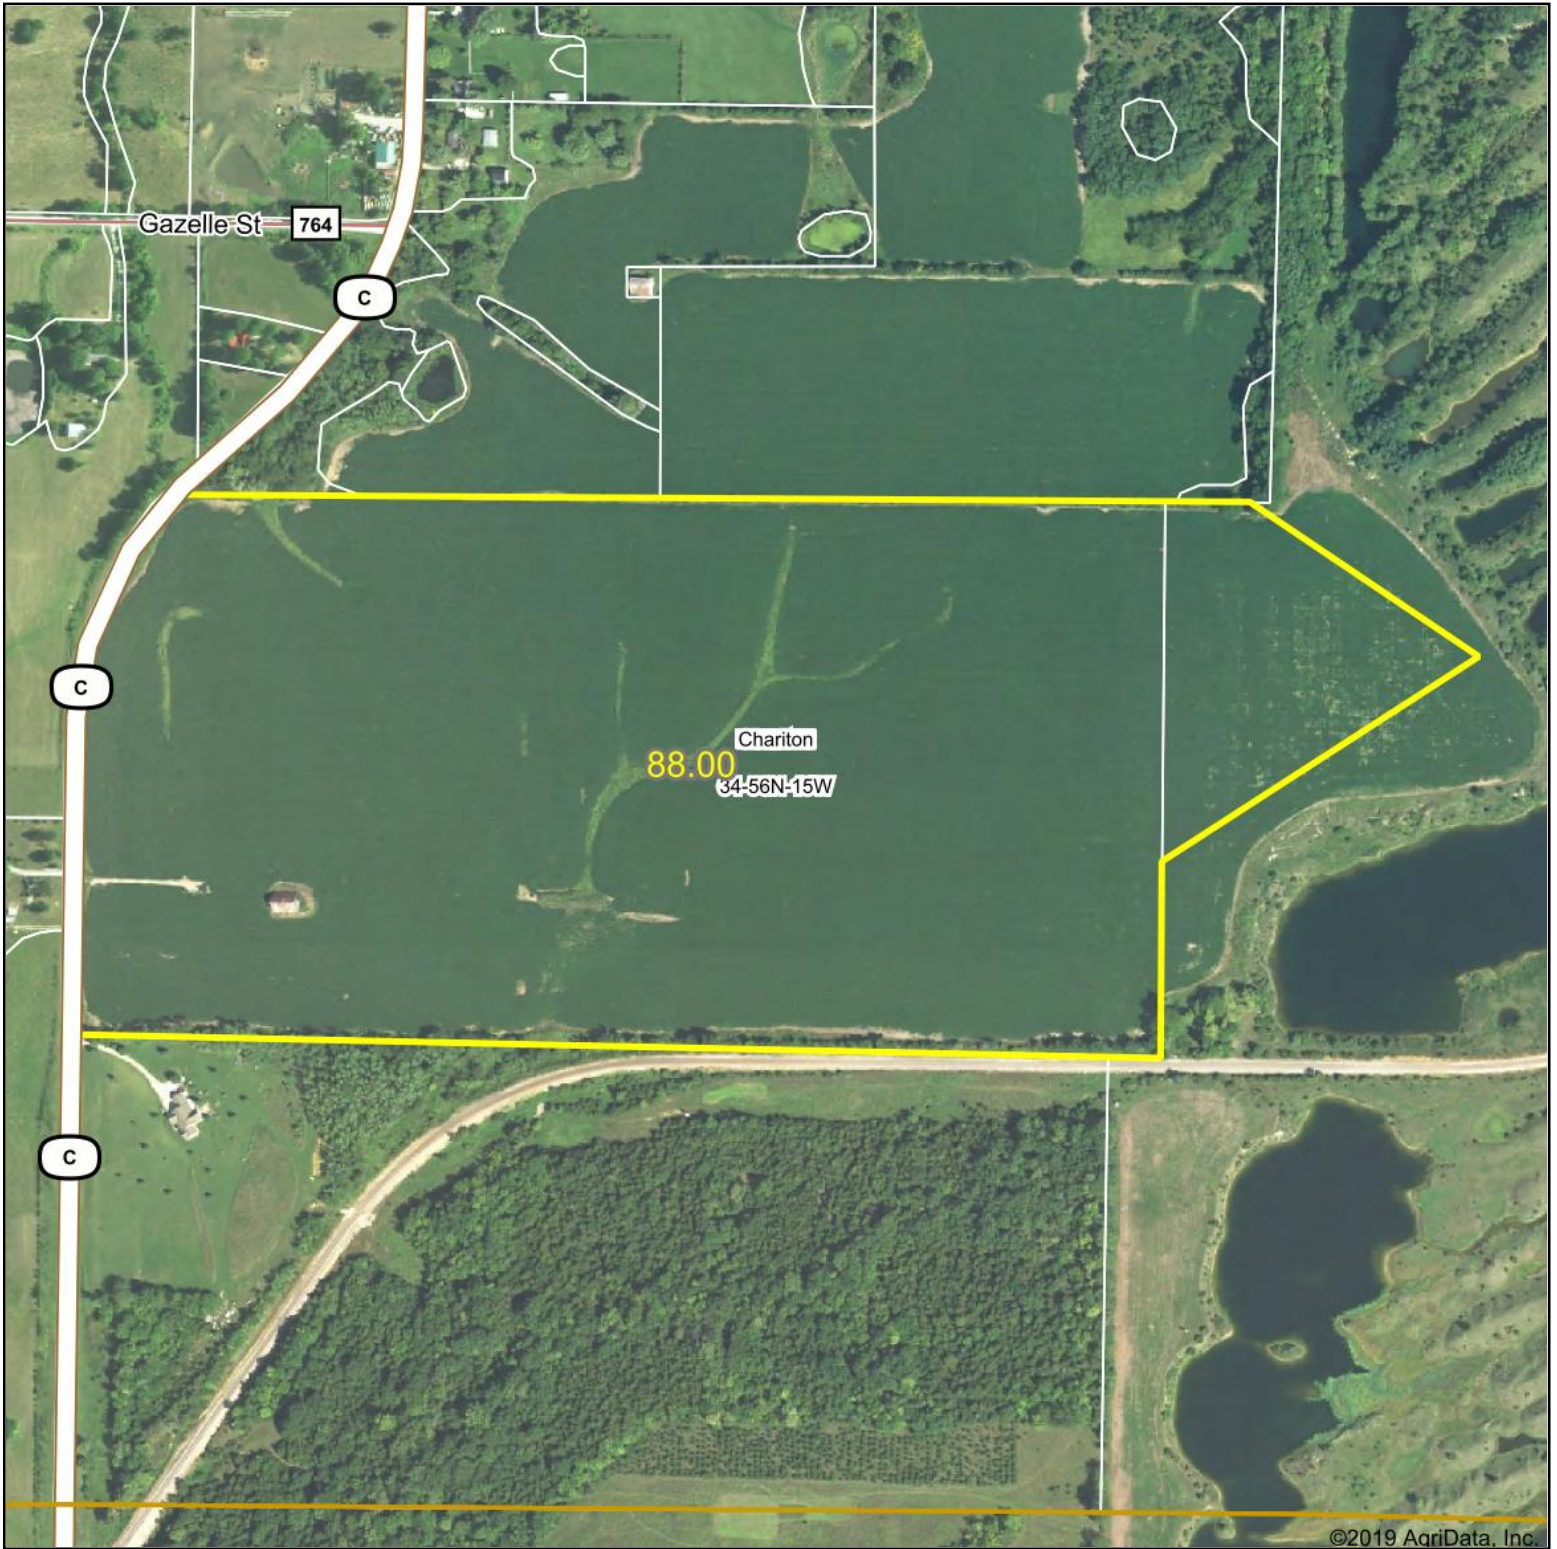

Aerial Map

©2019 AgriData, Inc.

map center: 39° 36' 50.35, -92° 34' 12.12

34-56N-15W
Macon County
Missouri

3/13/2019