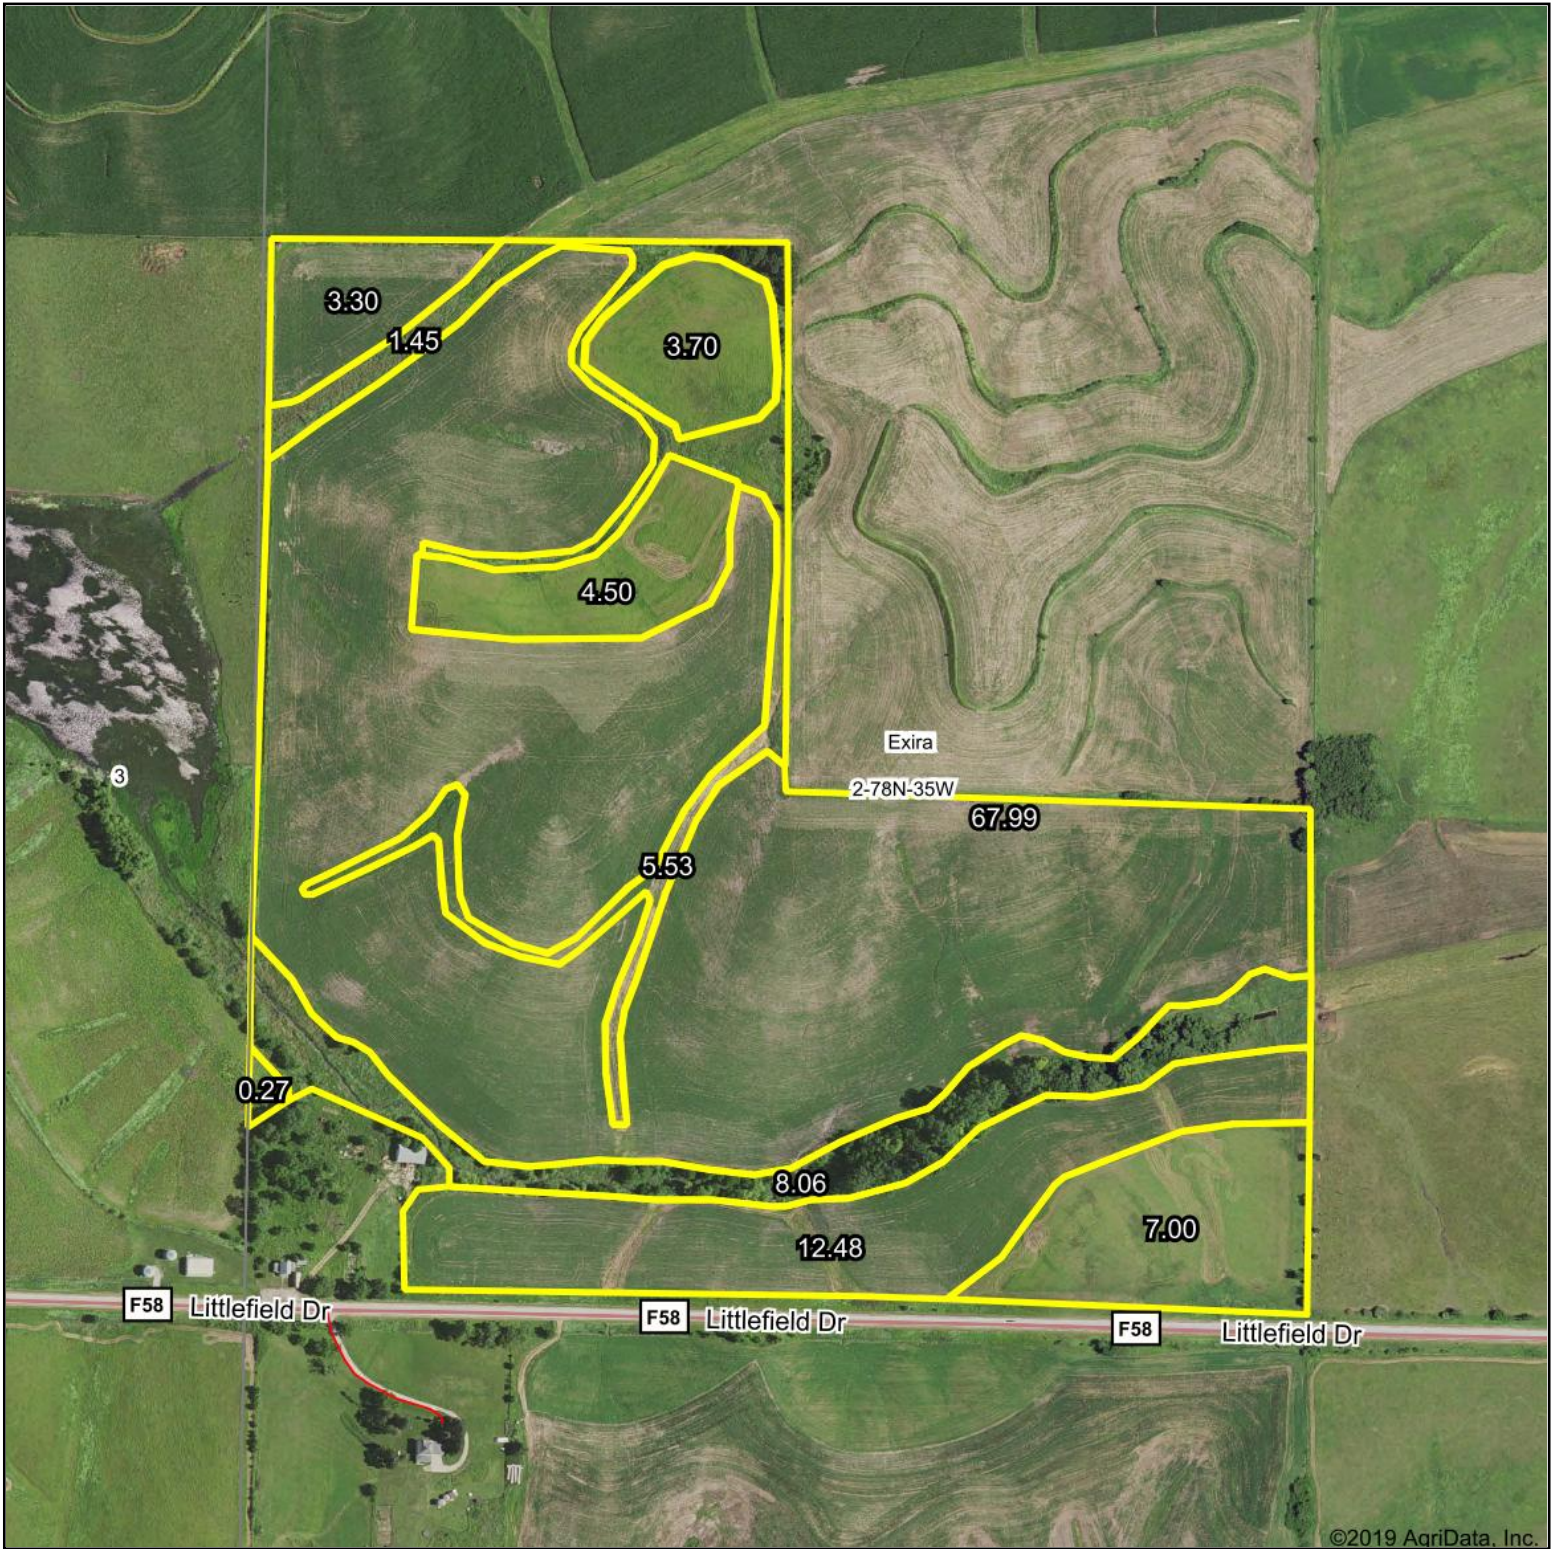

Aerial Map

©2019 AgriData, Inc.

map center: 41° 35' 41.12, -94° 50' 59.97

2-78N-35W
Audubon County
Iowa

Maps Provided By:

CUSTOMIZED ONLINE MAPPING
© AgriData, Inc. 2019 www.AgridataInc.com

4/4/2019