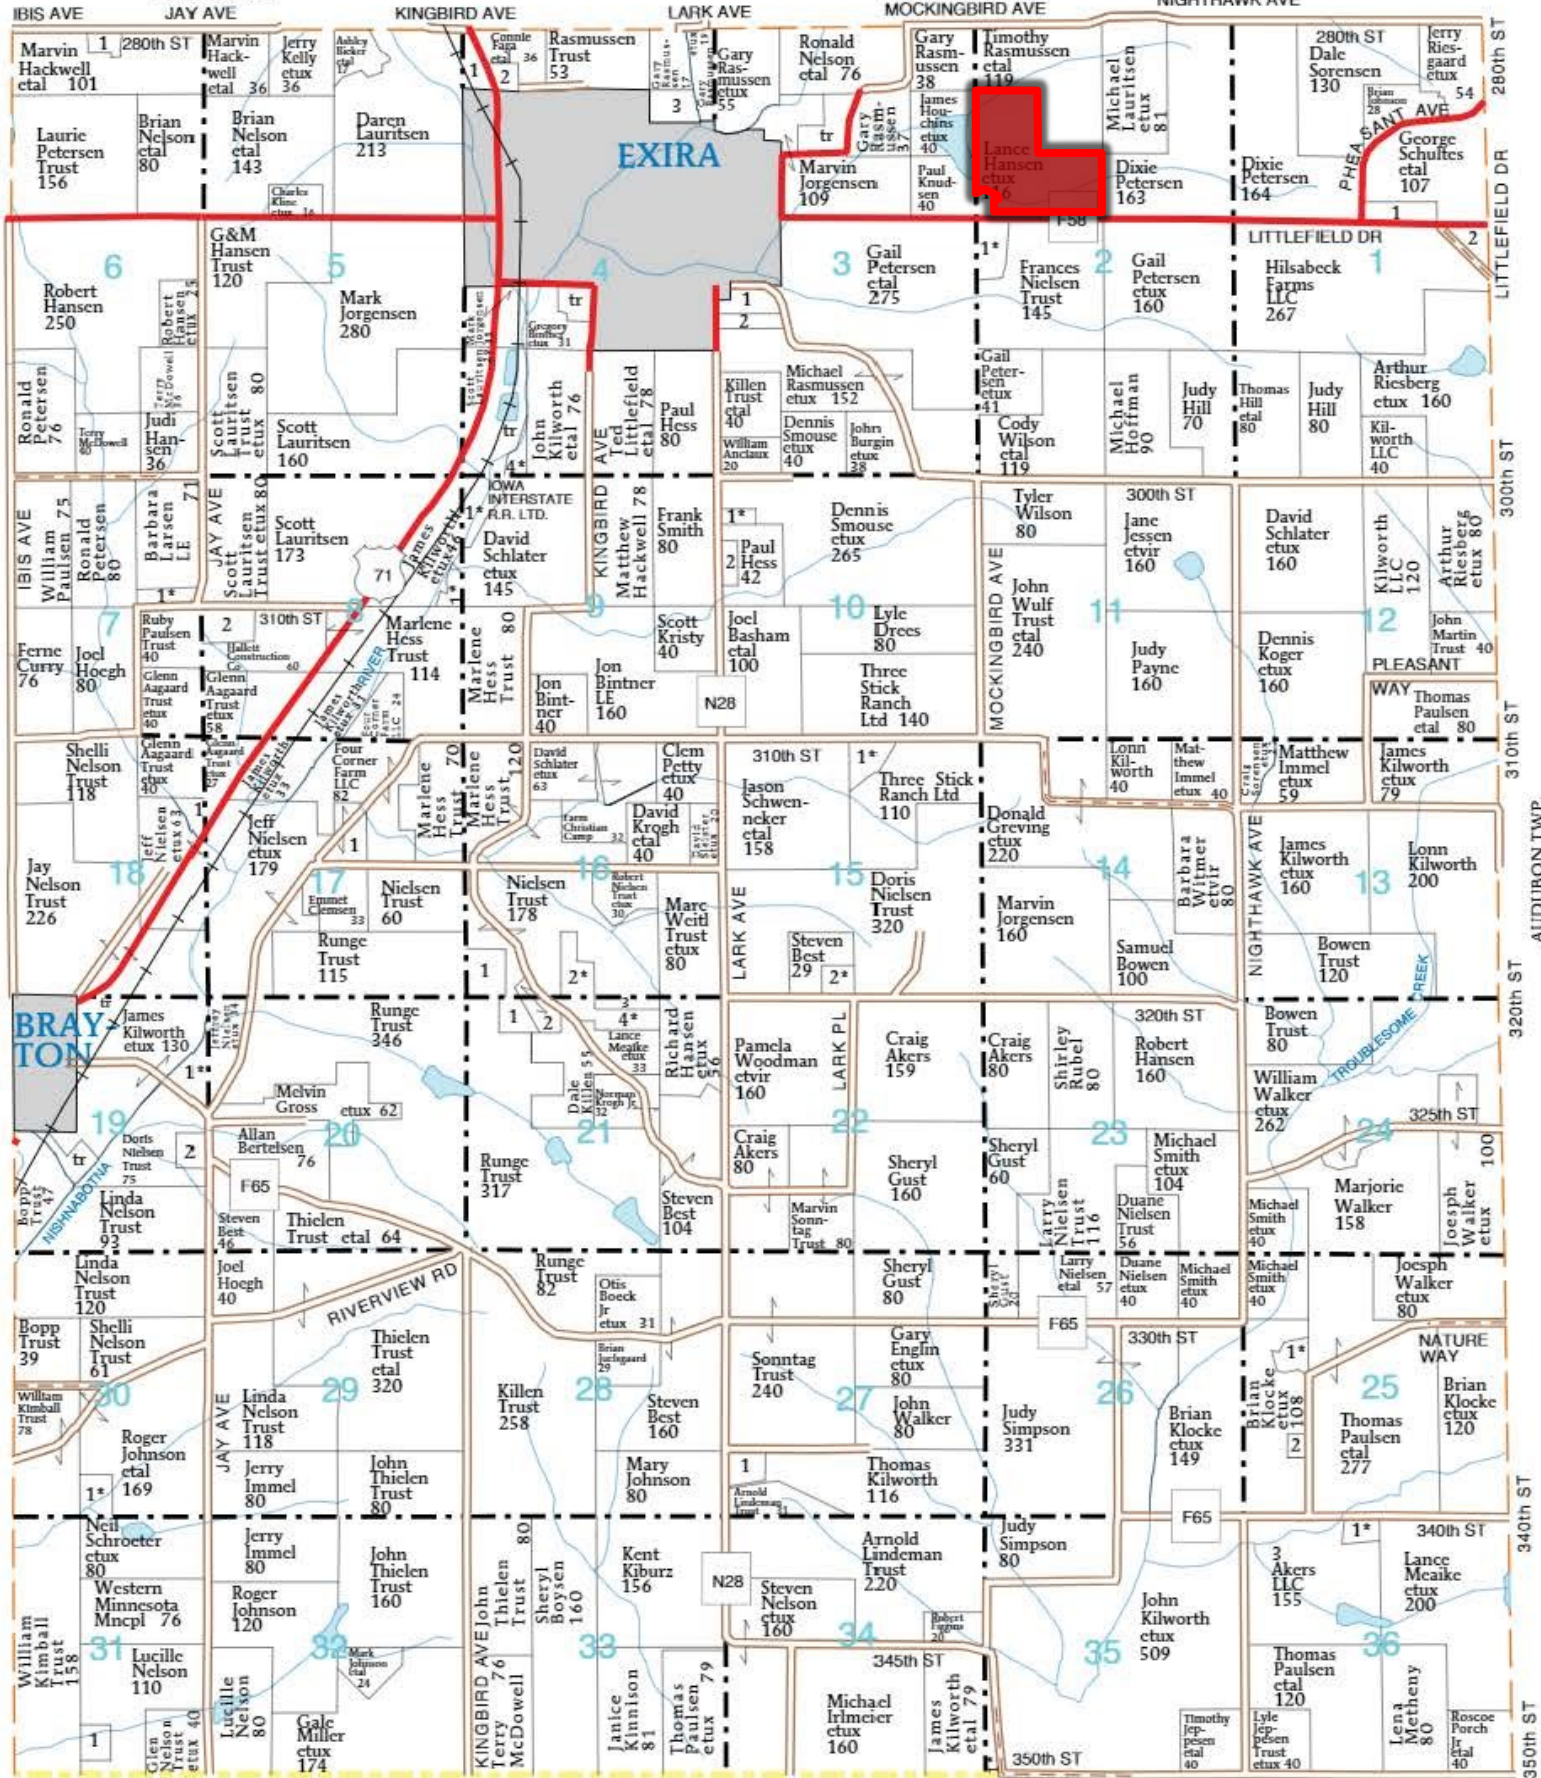

# EXIRA PLAT

(Landowners)

R-35-W

HAMLIN TWP.

GREELEY TWP.

CASS CO.