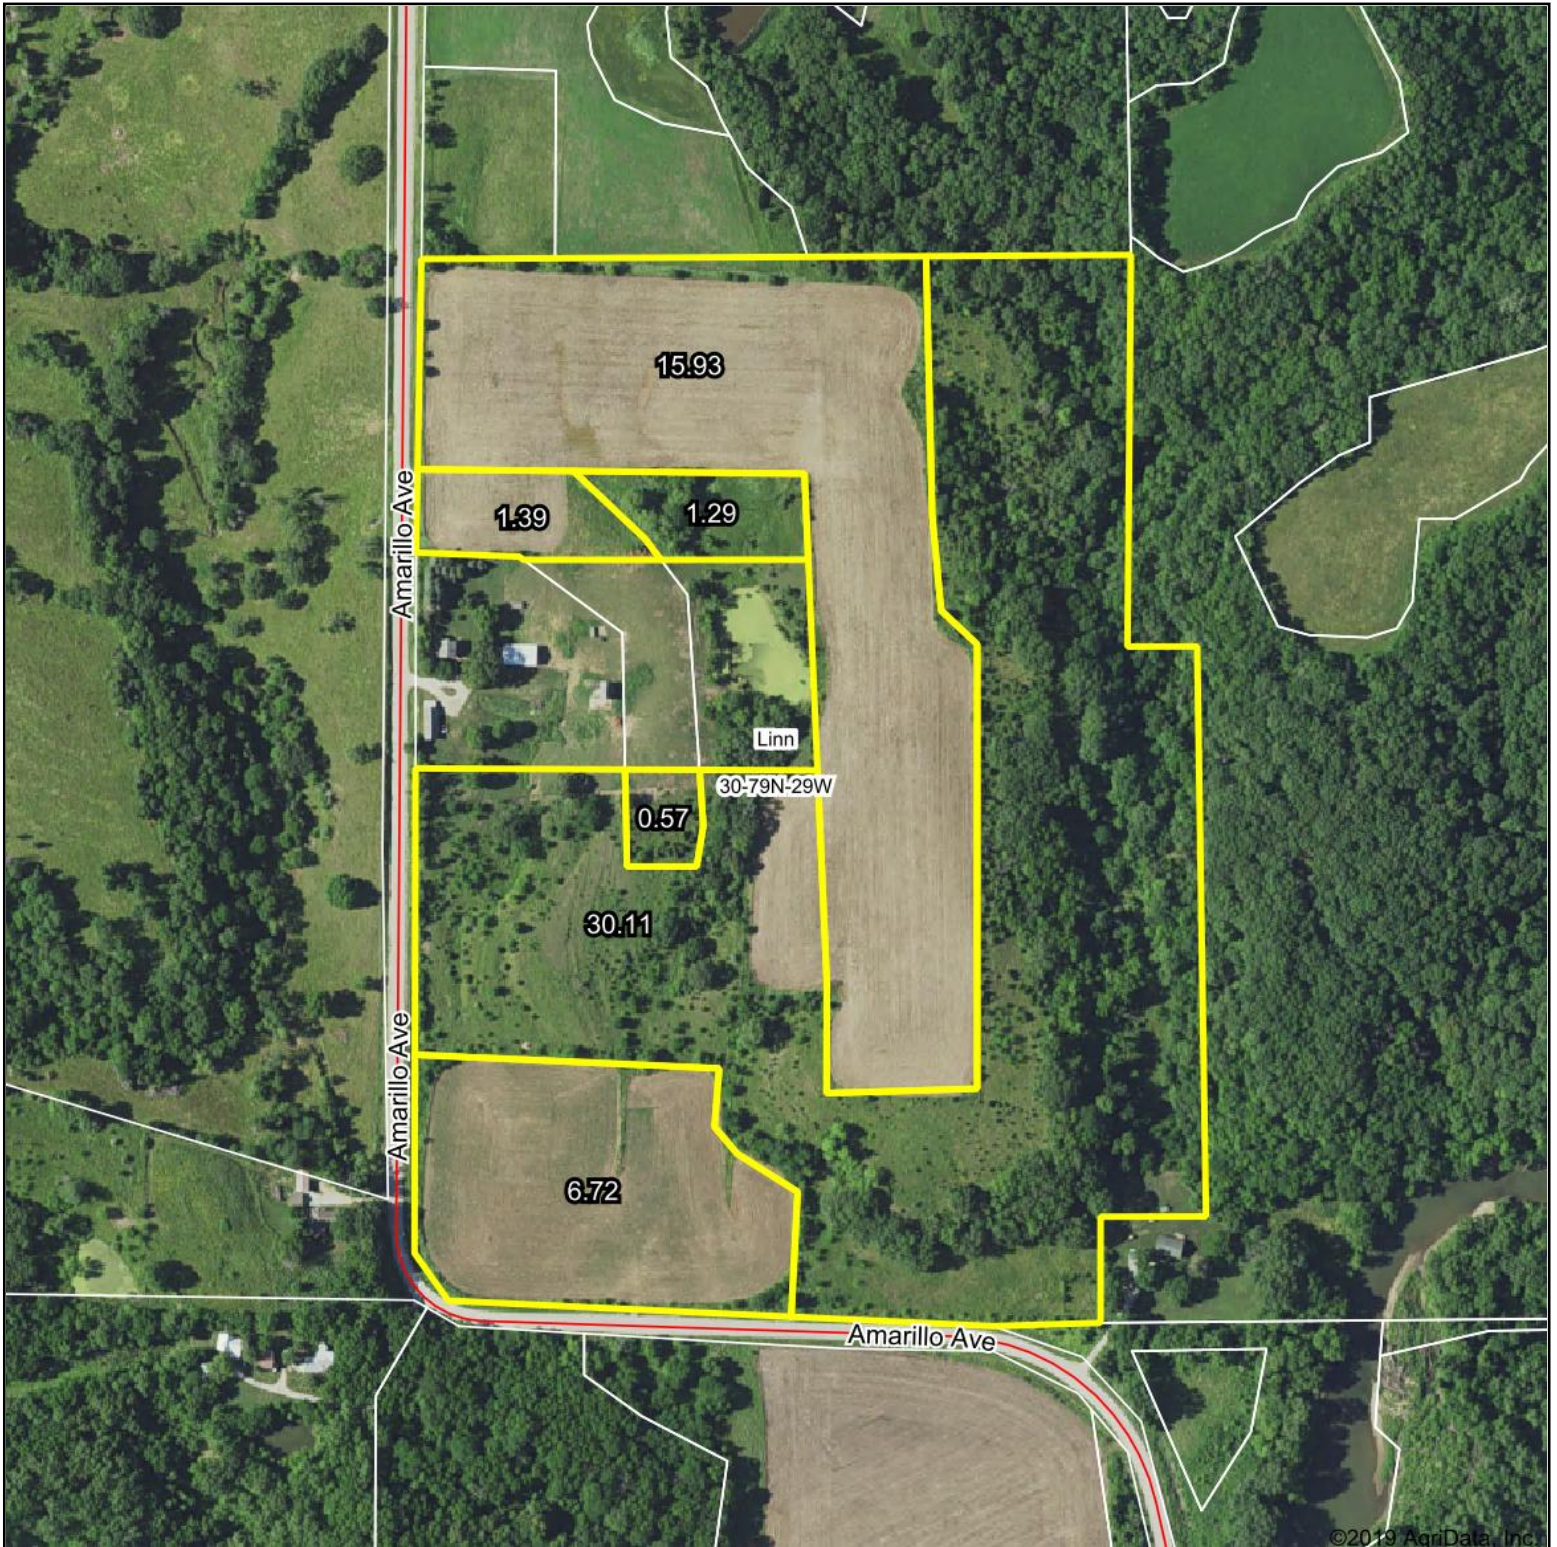

Aerial Map

map center: 41° 37' 19.24, -94° 16' 1.15

30-79N-29W
Dallas County
Iowa

4/16/2019