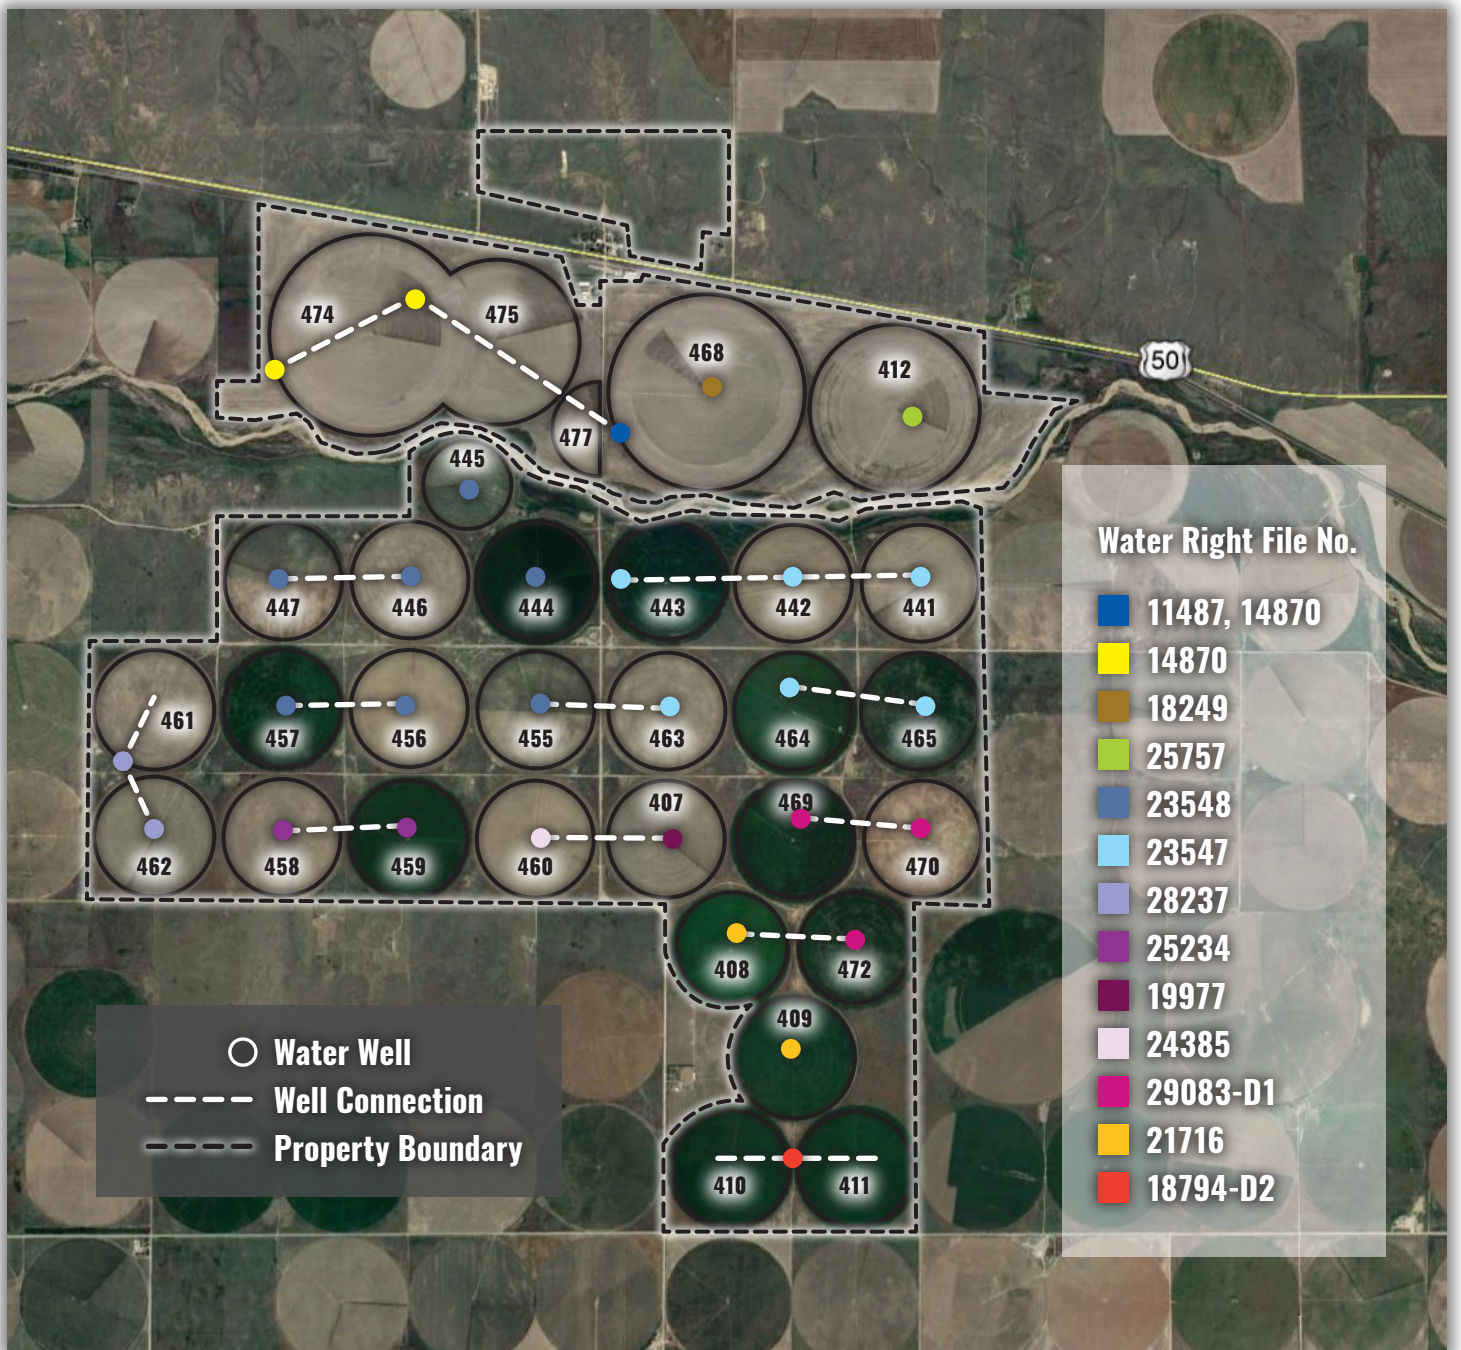

WATER RIGHTS: ACTIVE POINTS OF DIVERSION

*Active Points of Diversion located on the Farm were retrieved from and can be found through the Kansas Department of Water Resources.