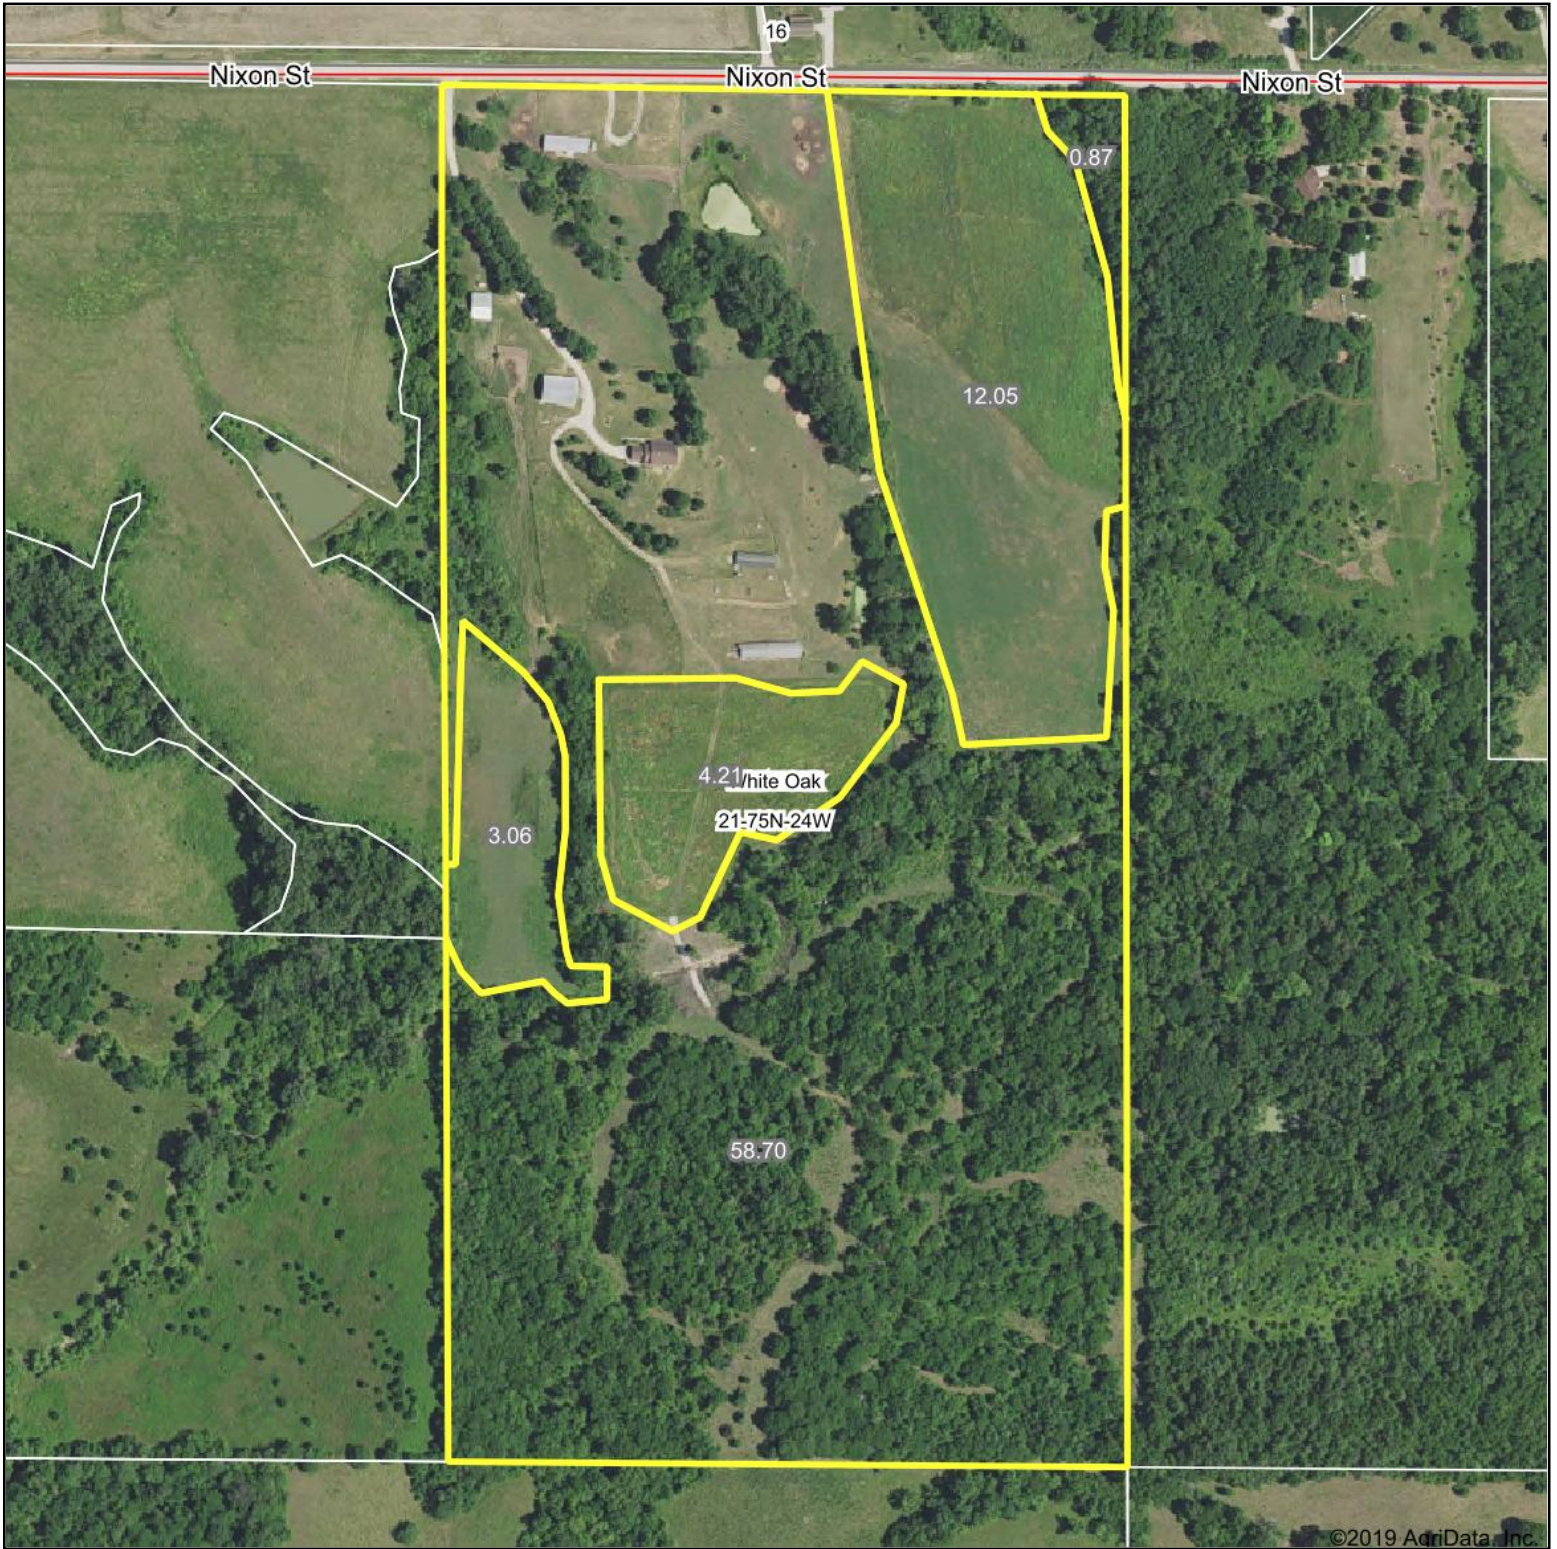

# FSA Map

©2019 AgriData, Inc.

map center: 41° 17.3471', -93° 37.7056'

**21-75N-24W**  
**Warren County**  
**Iowa**

Maps Provided By:  
  
CUSTOMIZED ONLINE MAPPING  
© AgriData, Inc. 2019      www.AgriDataInc.com