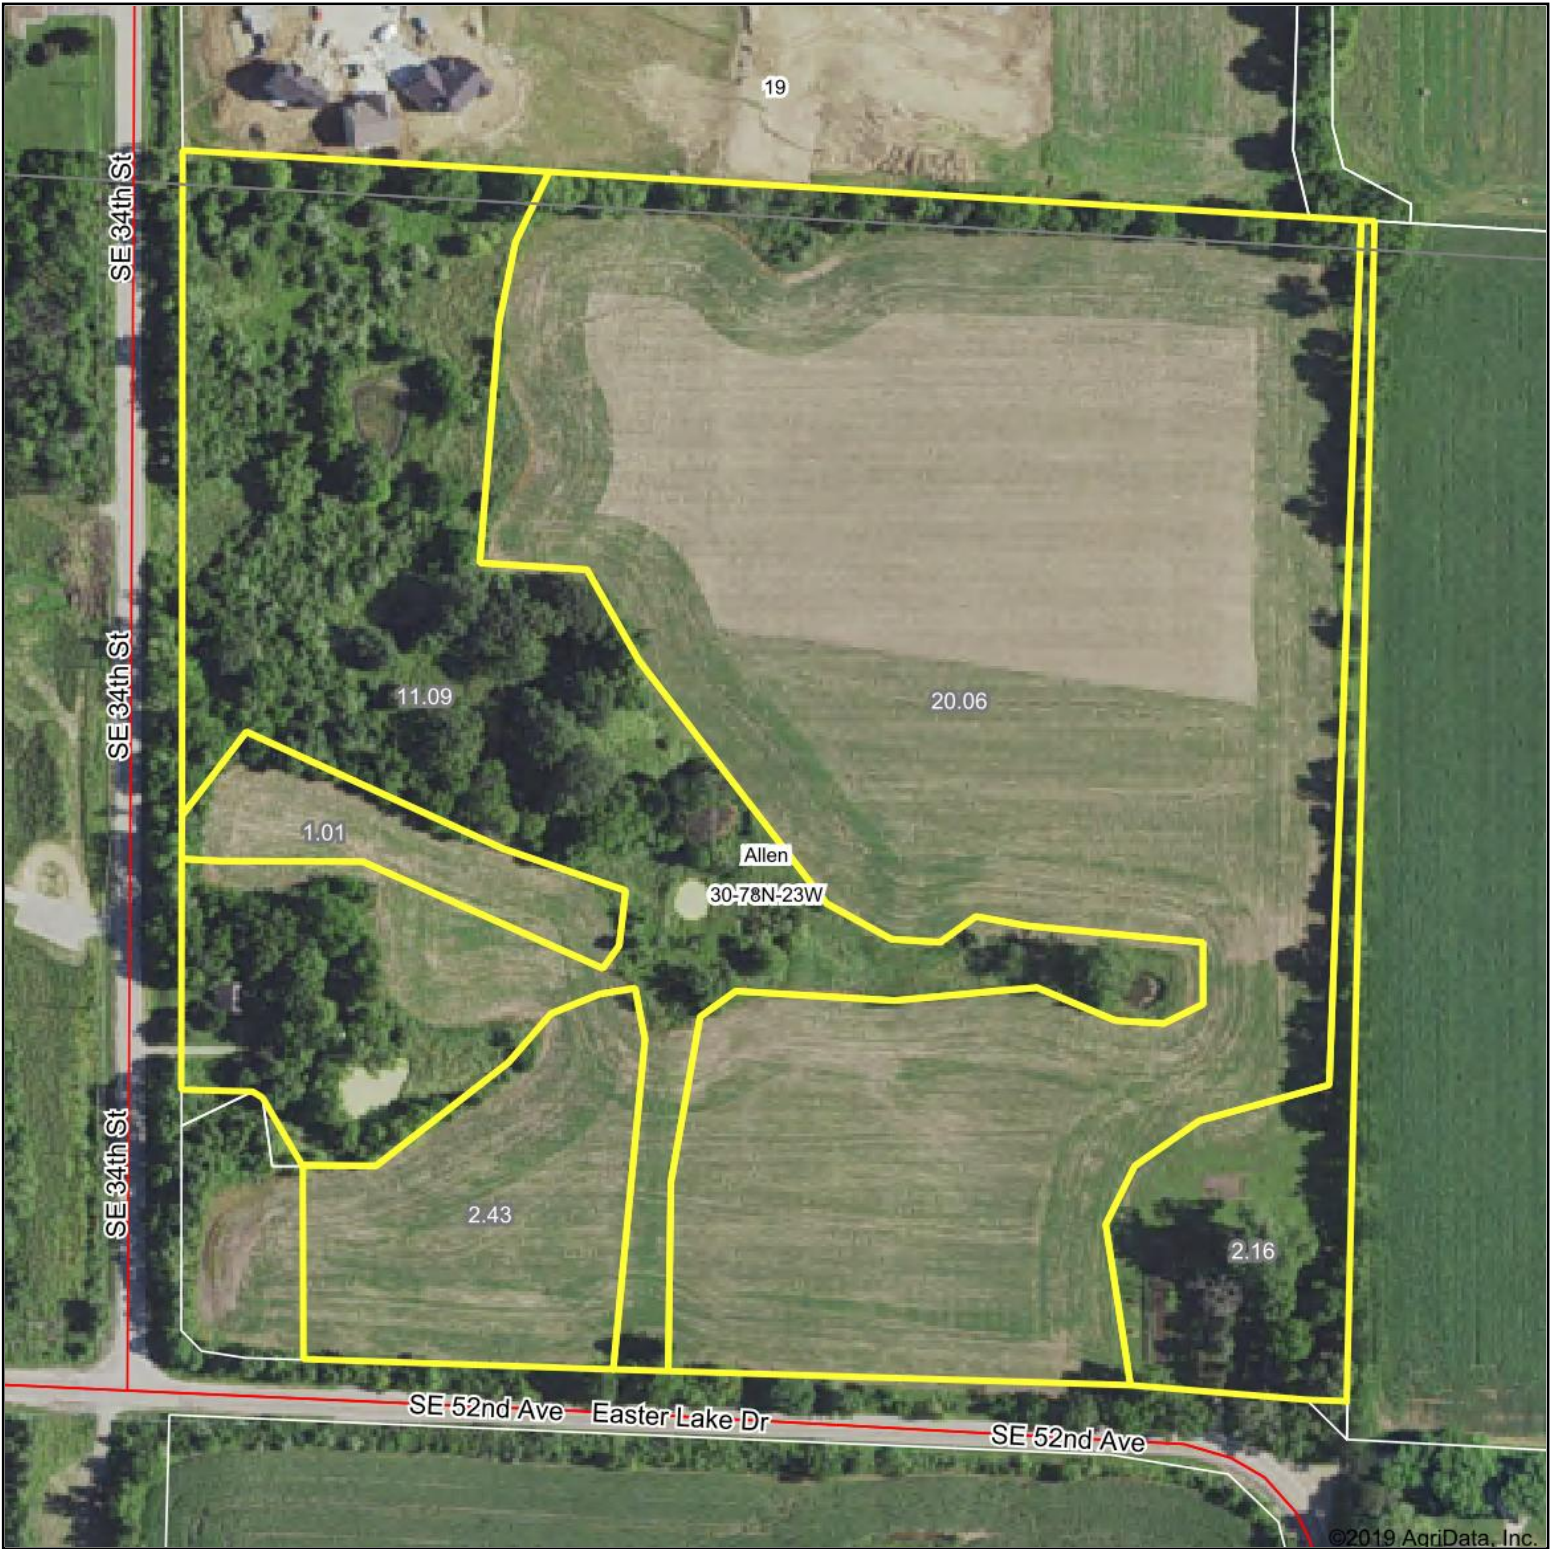

# FSA Map

©2019 AgriData, Inc.

map center: 41° 32.312', -93° 32.7846'

**30-78N-23W**  
**Polk County**  
**Iowa**

5/17/2019

© AgriData, Inc. 2019 www.AgriDataInc.com

Field borders provided by Farm Service Agency as of 5/21/2008.