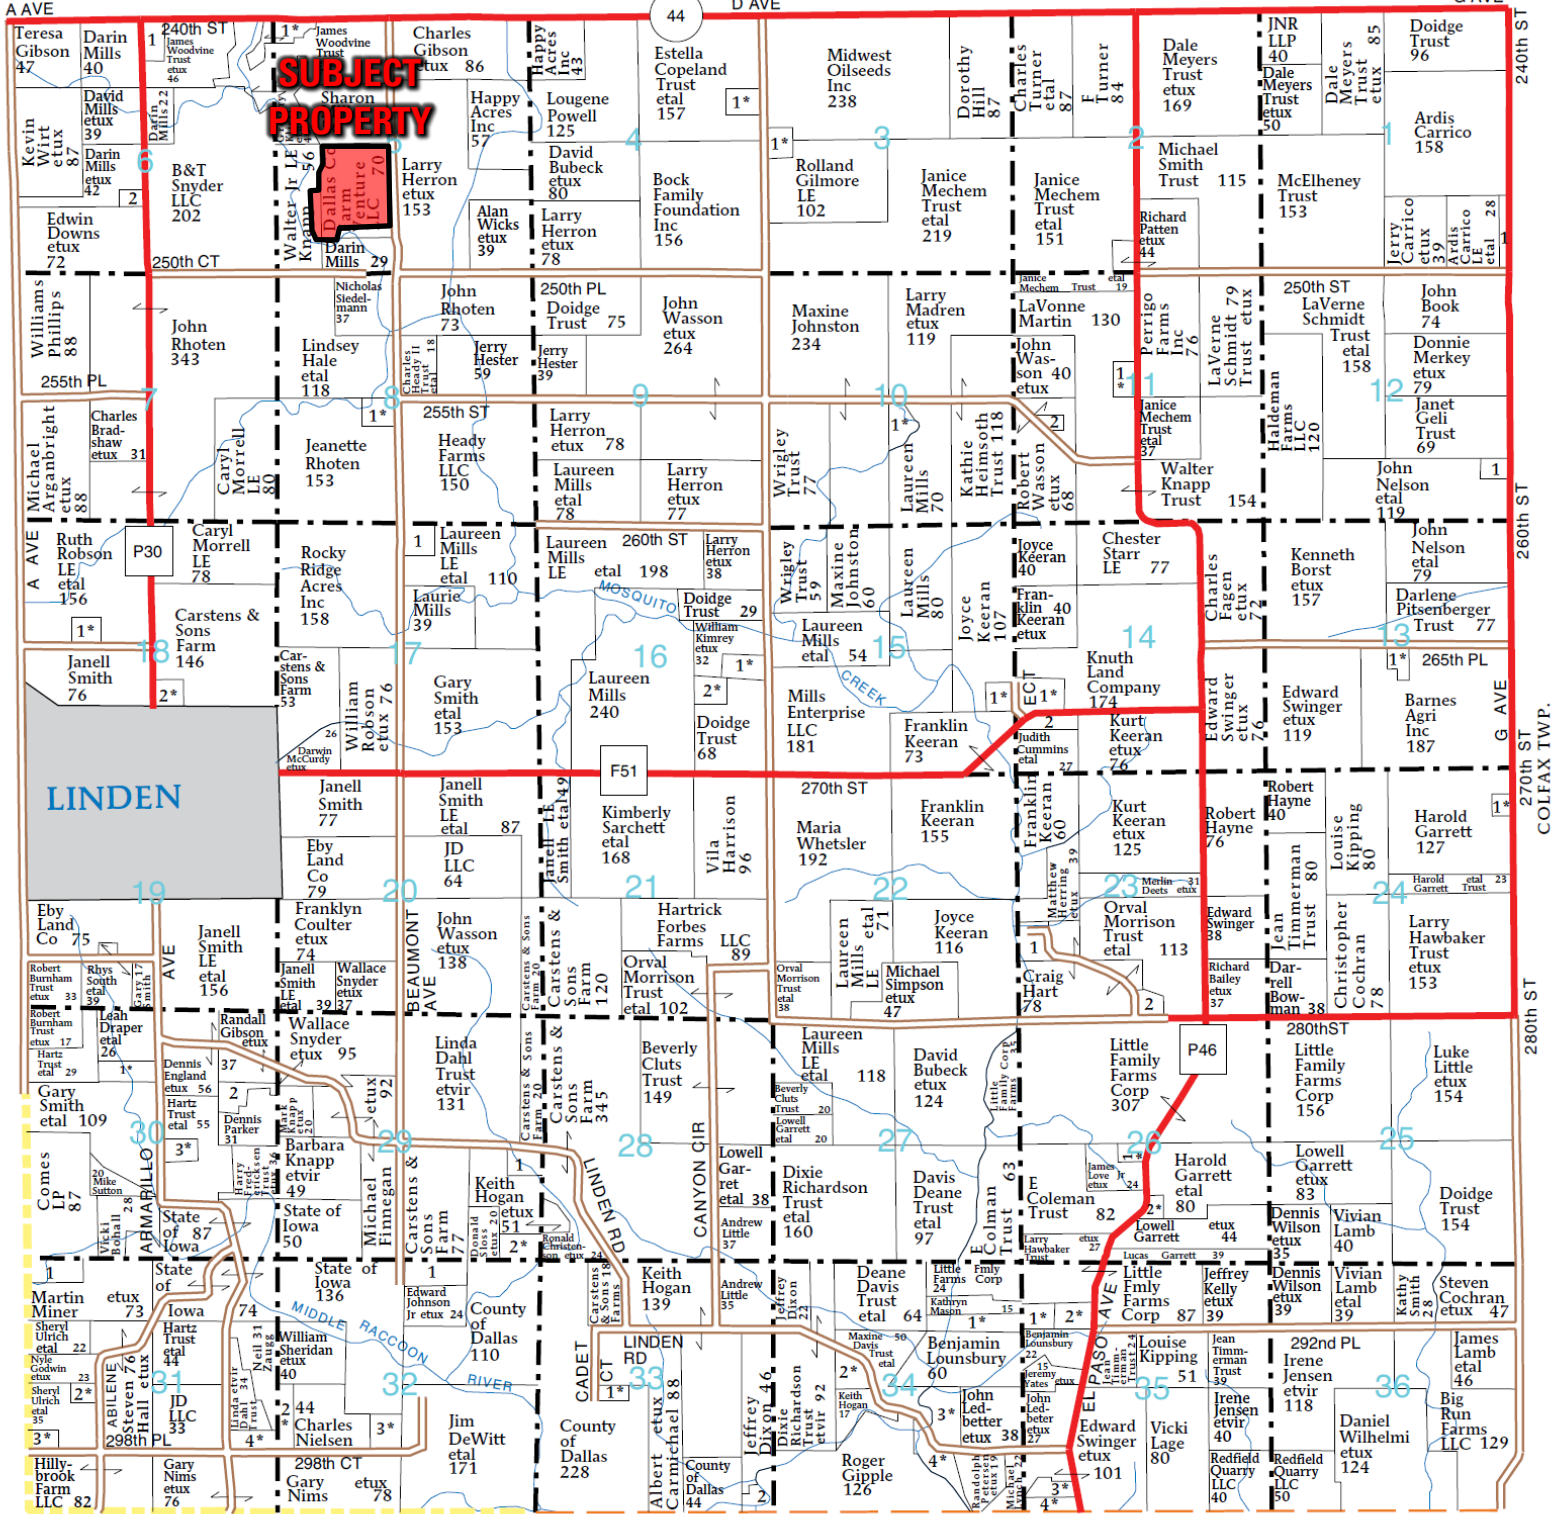

T-79-N

LINN PLAT

R-29-W

(Landowners)

LINCOLN TWP.

G AVE

GUTHRIE CO.

COLFAX TWP.

UNION TWP.