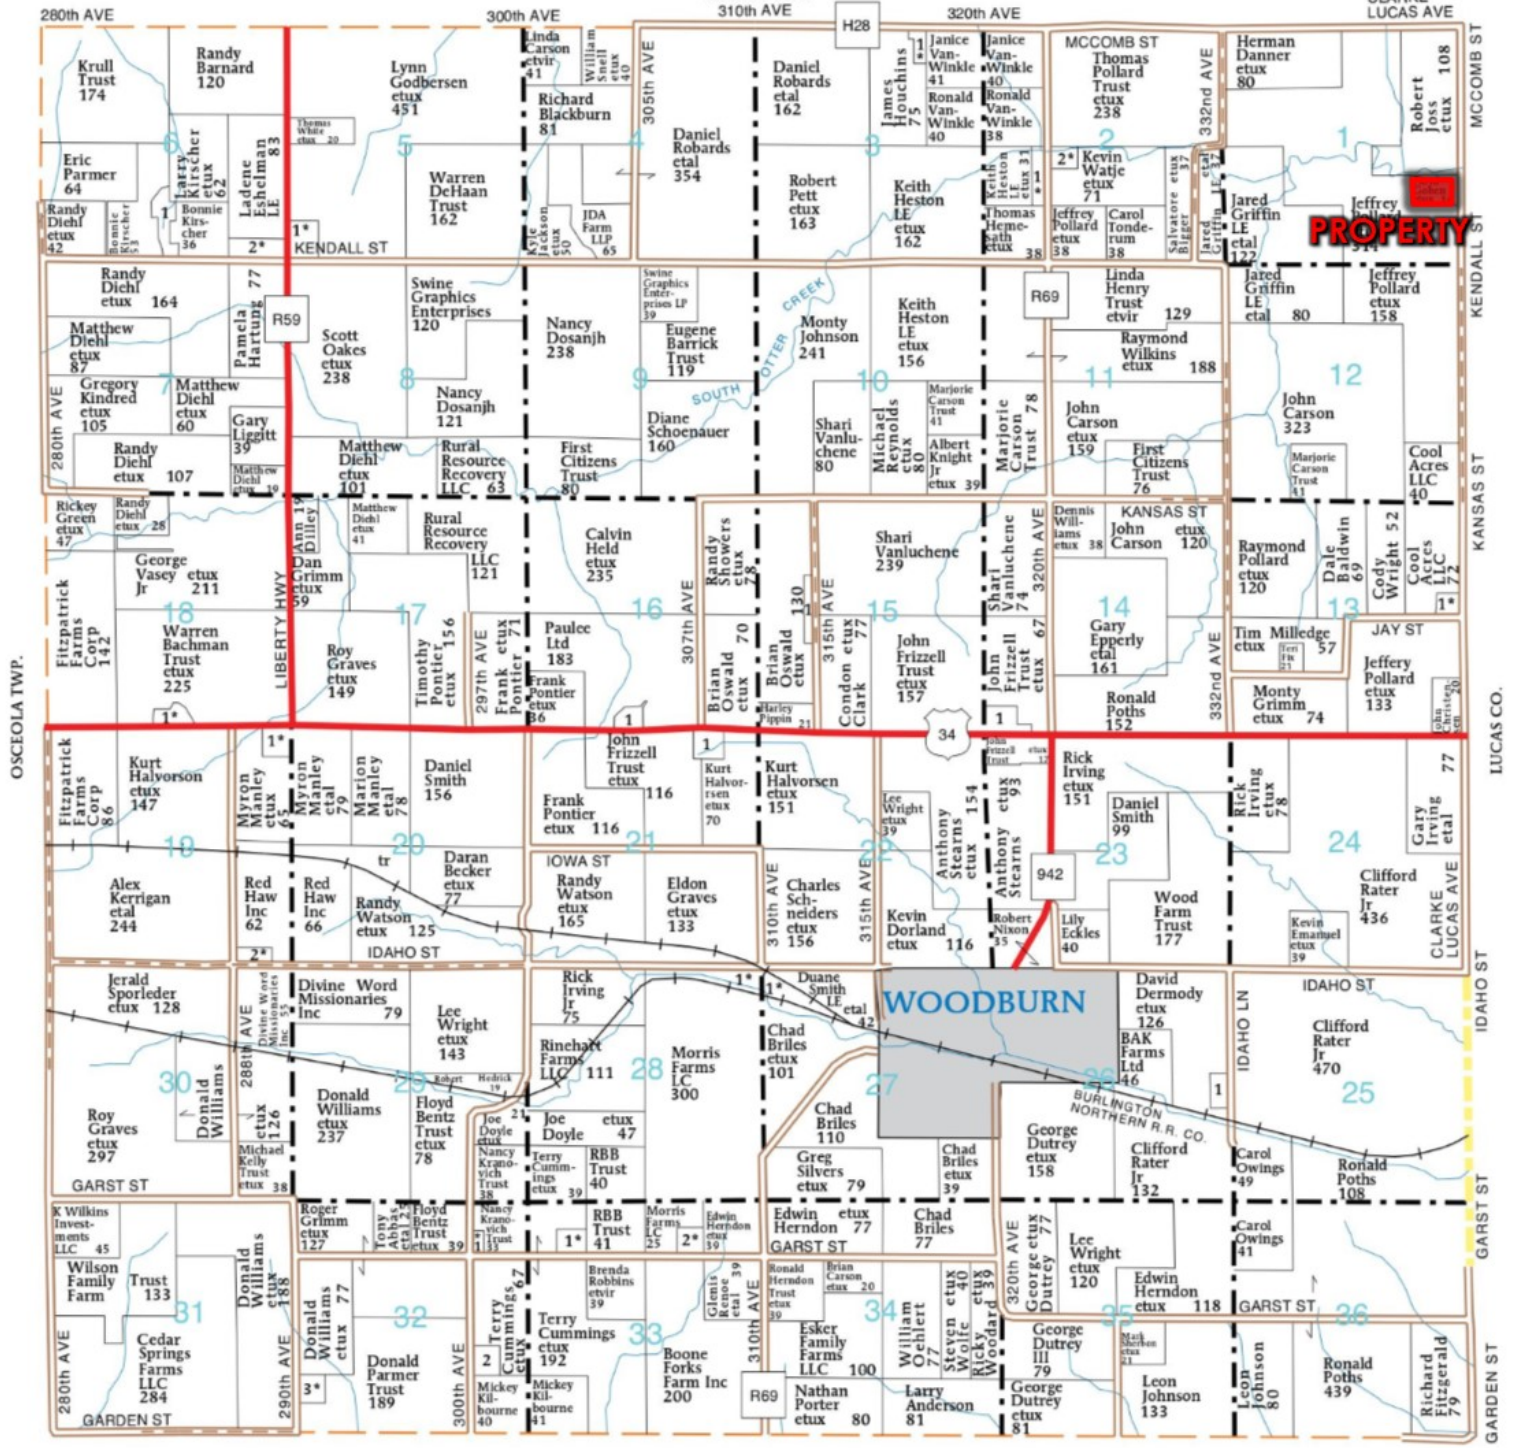

T-72-N

JACKSON PLAT

R-24-W

(Landowners)

FRANKLIN TWP.

OSCEOLA TWP.

MCCOMB ST
KENDALL ST
KANSAS ST
JAY ST
IDAHO ST
GARST ST
GARDEN ST

PROPERTY