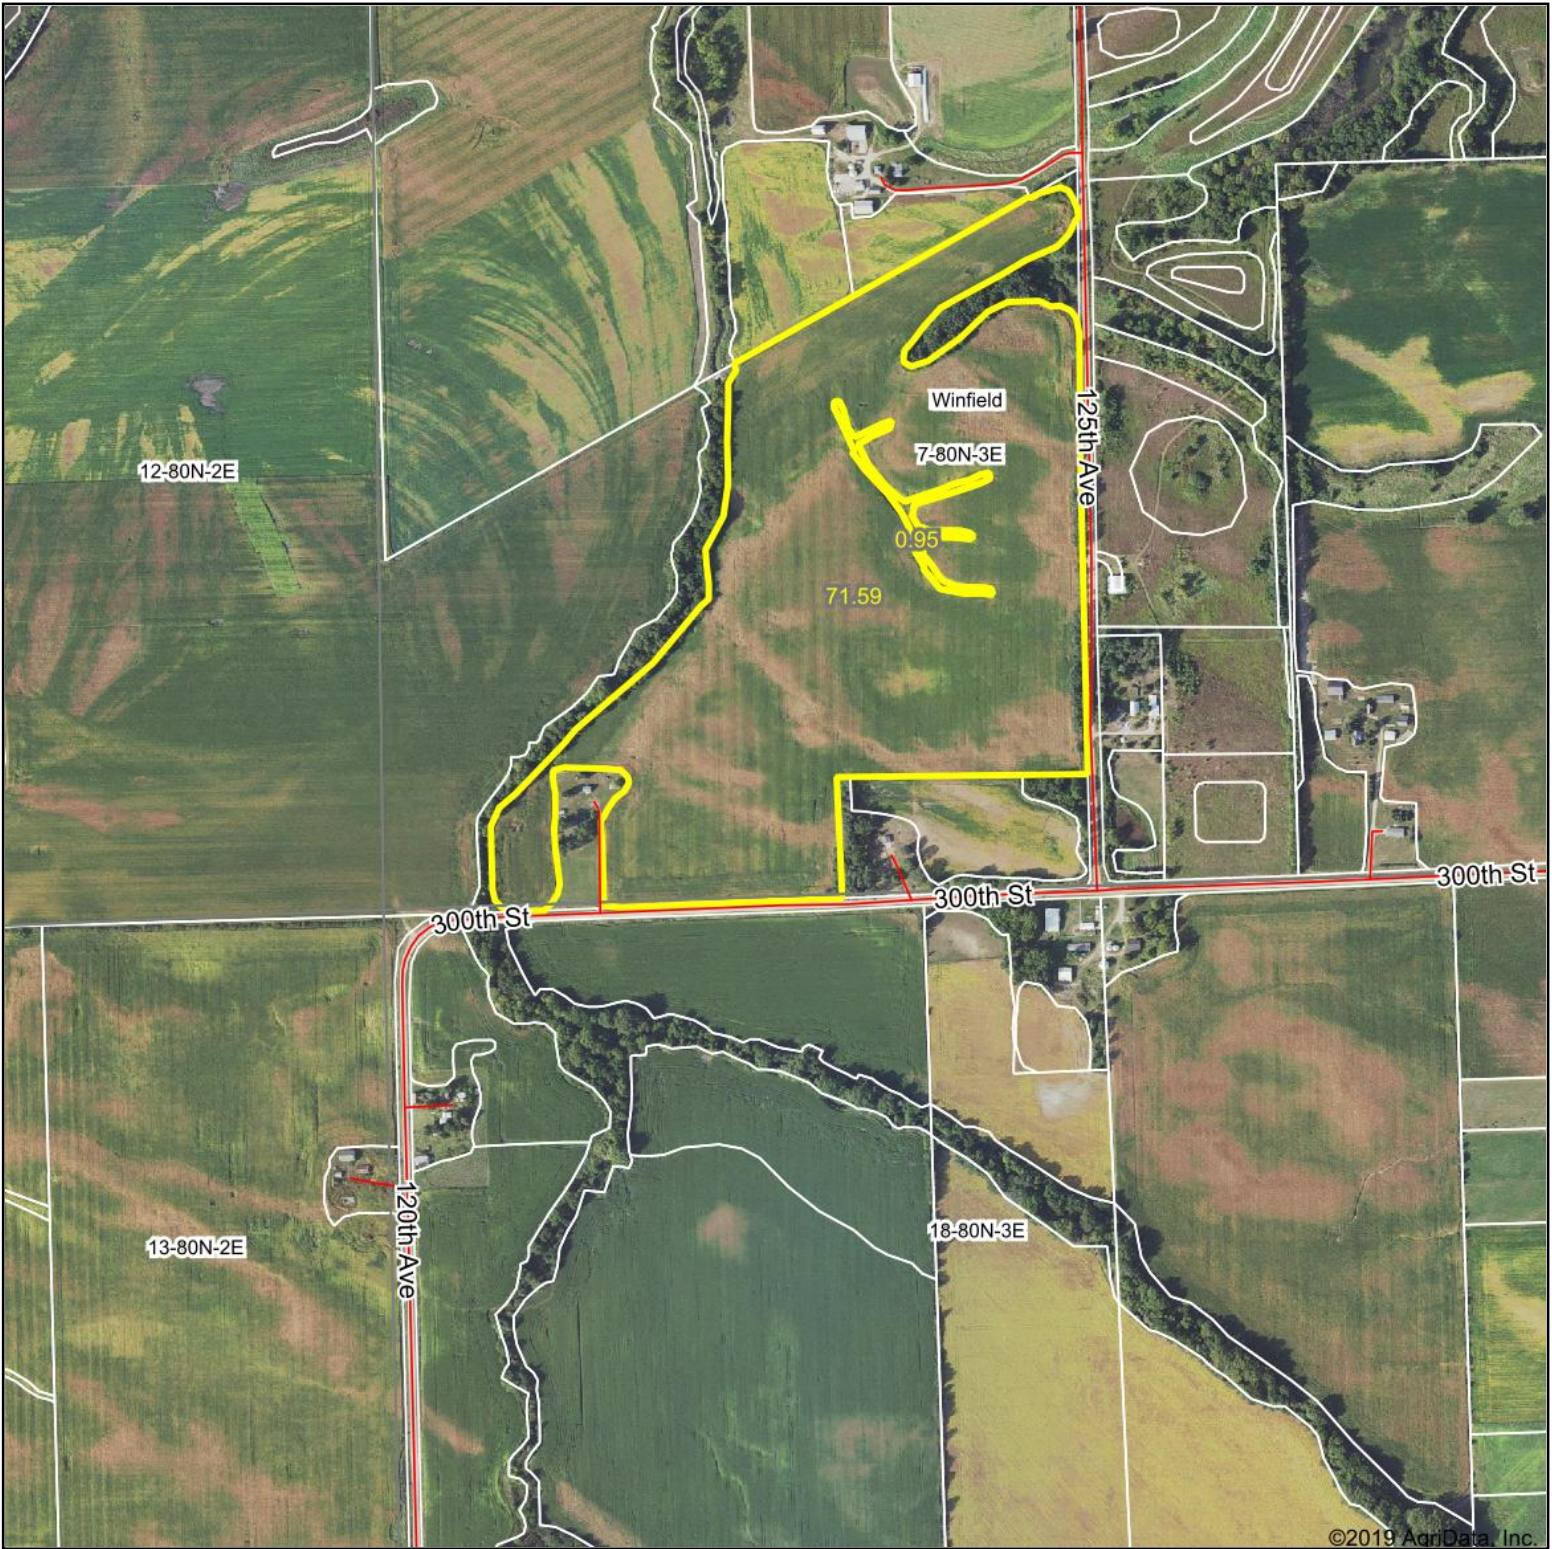

Aerial Map - Tillable Acres

©2019 AgriData, Inc.

Map Center: 41° 44' 35.72, -90° 39' 36.66

7-80N-3E
Scott County
Iowa

7/9/2019

© AgriData, Inc. 2019 www.AgriDataInc.com

Field borders provided by Farm Service Agency as of 5/21/2008.