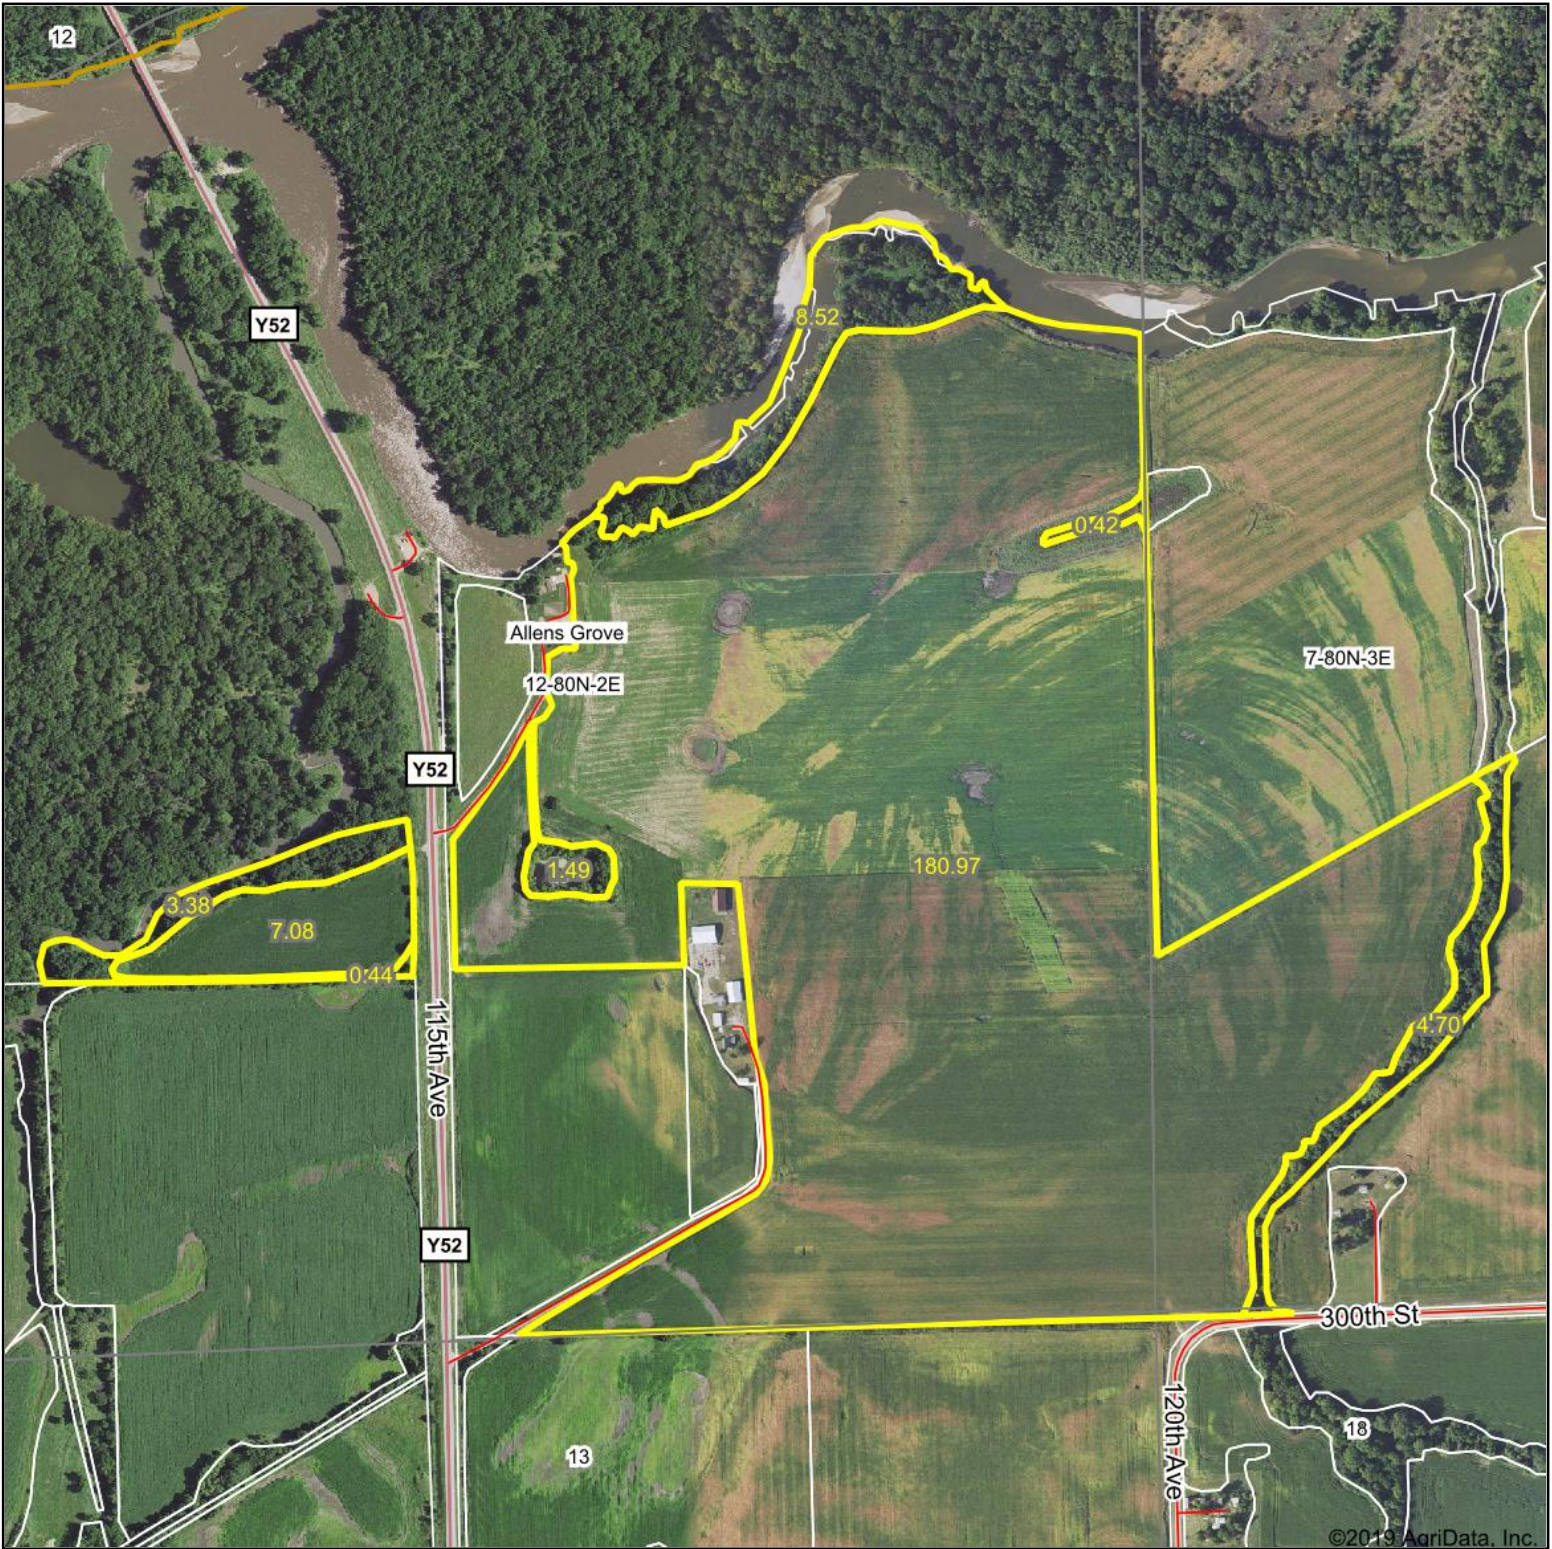

# Aerial Map - Total Acres Sec. 12

©2019 AgriData, Inc.

Map Center: 41° 44' 50.86, -90° 40' 13.63

**12-80N-2E**  
**Scott County**  
**Iowa**

7/9/2019

© AgriData, Inc. 2019 www.AgriDataInc.com

Field borders provided by Farm Service Agency as of 5/21/2008.