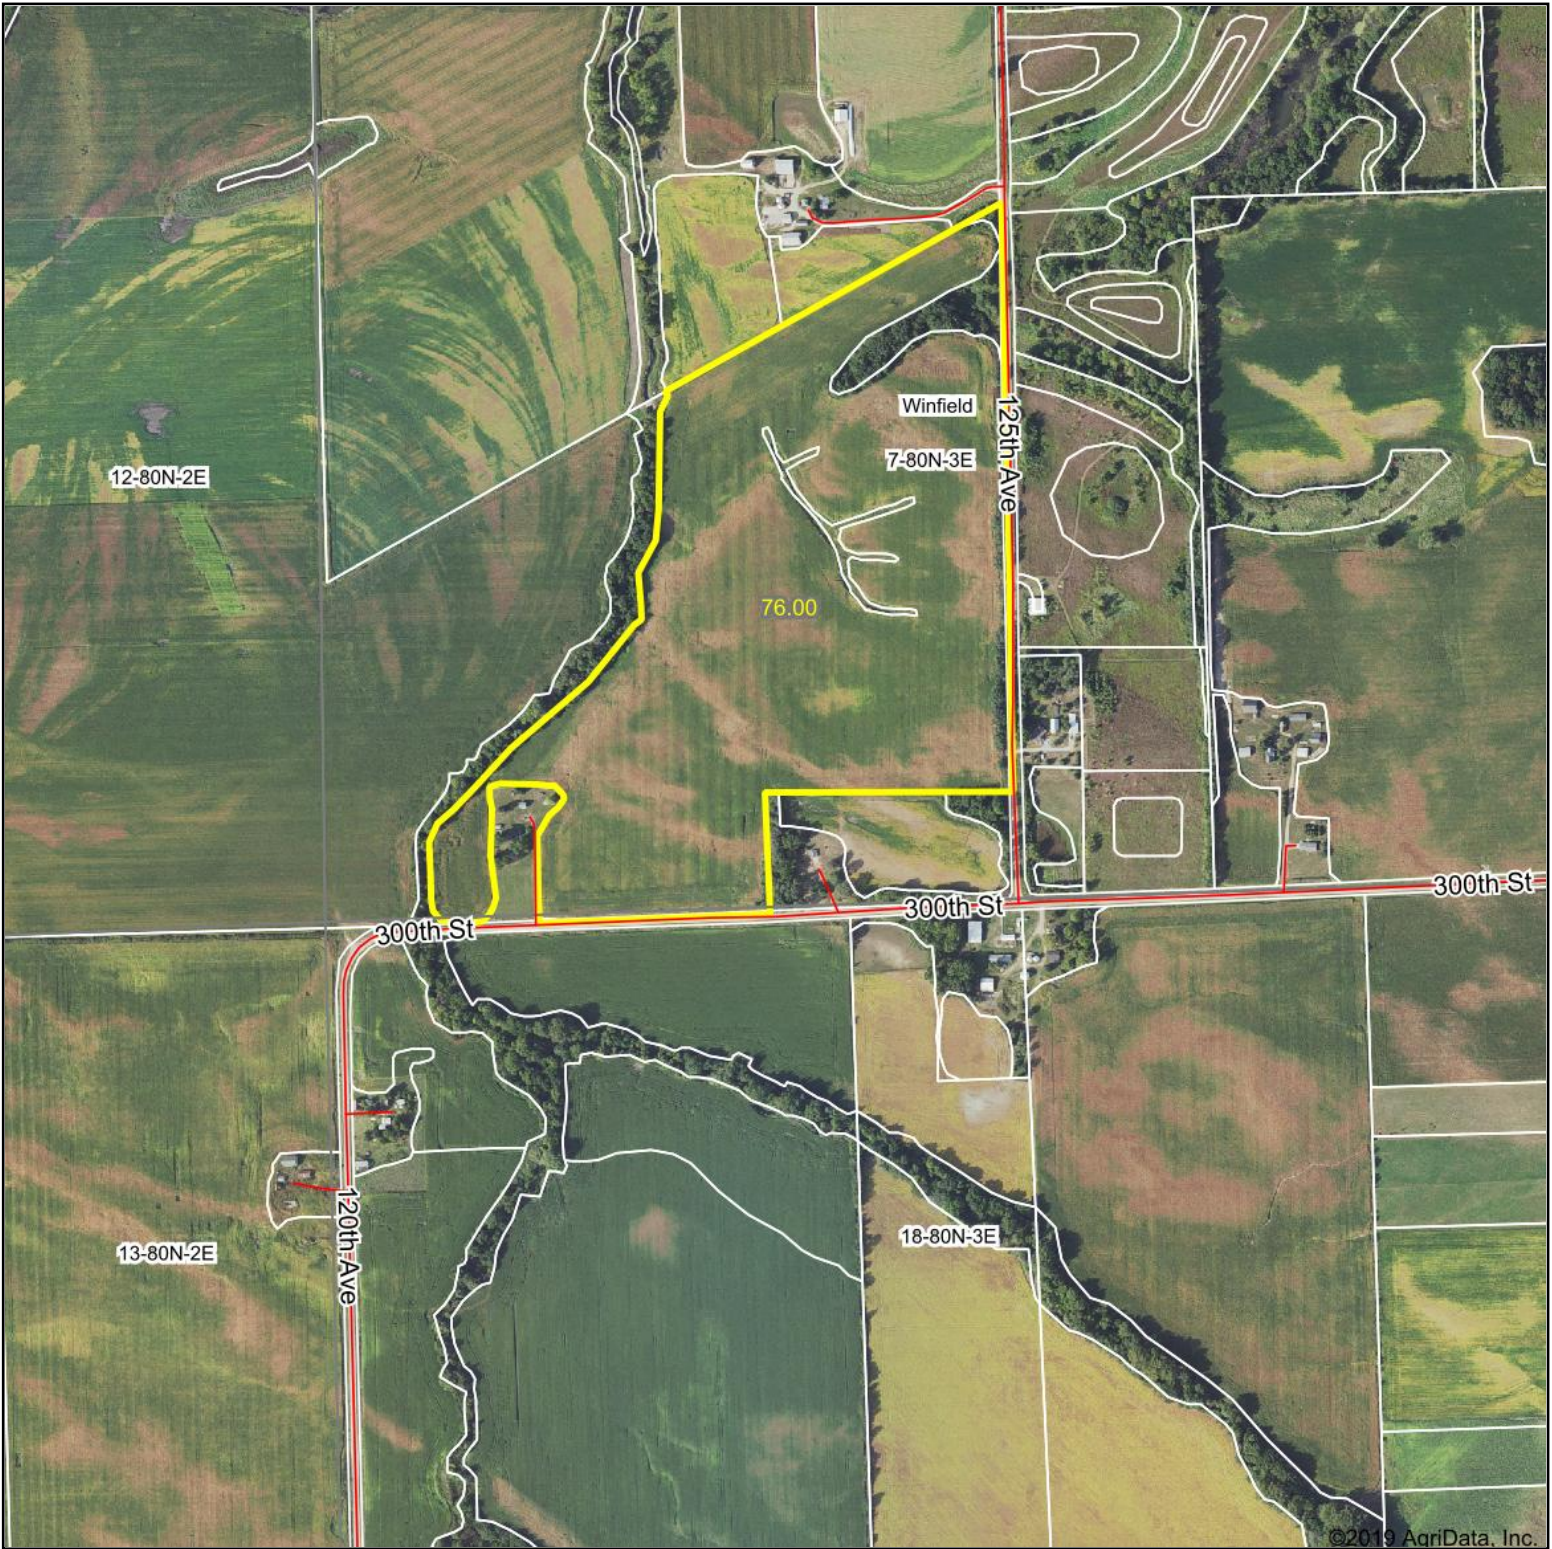

Aerial Map - Total Acres Sec. 7

©2019 AgriData, Inc.

Map Center: 41° 44' 36.25, -90° 39' 33.14

7-80N-3E
Scott County
Iowa

7/9/2019

© AgriData, Inc. 2019 www.AgridataInc.com

Field borders provided by Farm Service Agency as of 5/21/2008.