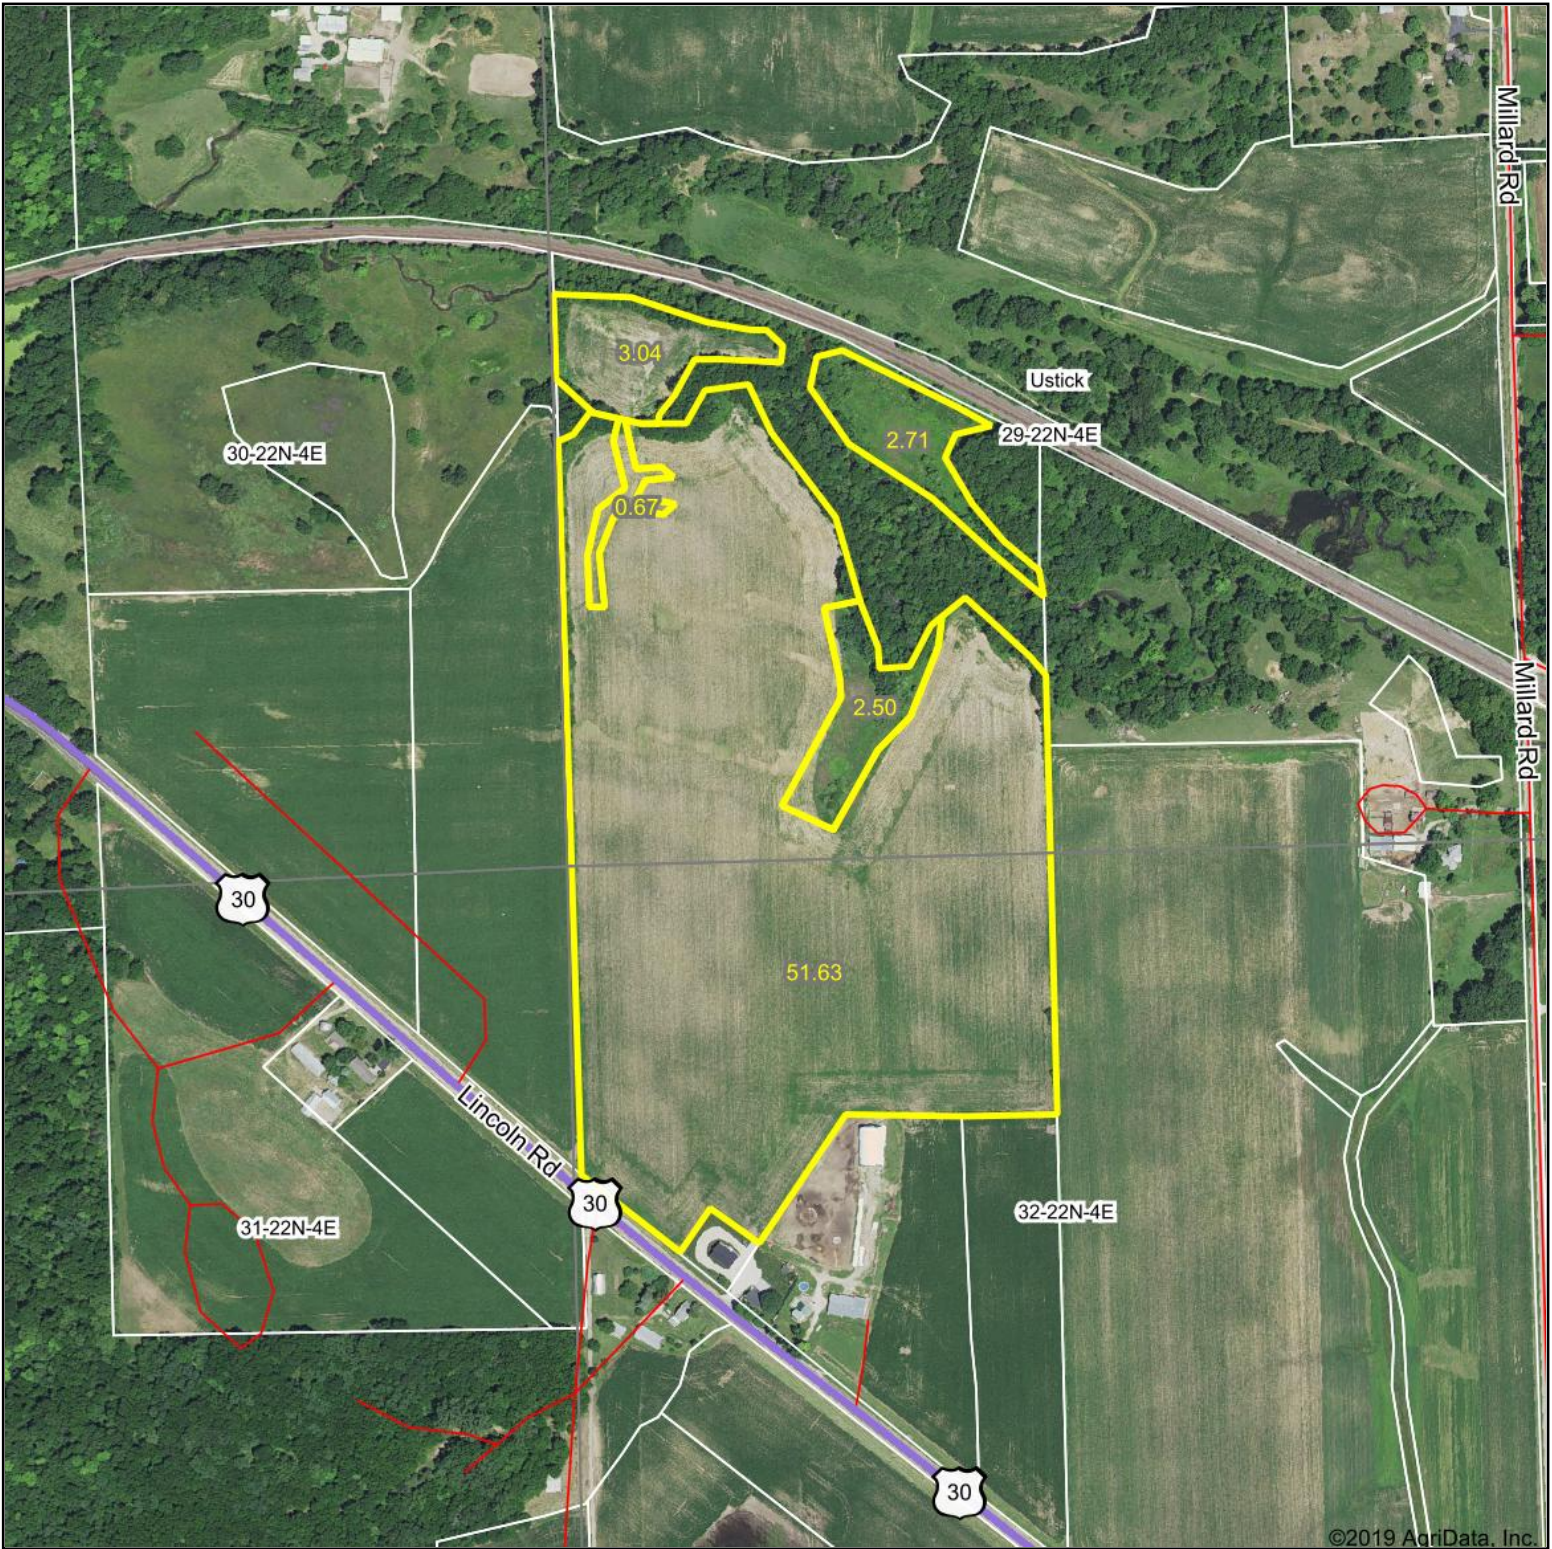

Aerial Map - Tillable Acres per Whiteside Co., FSA

©2019 AgriData, Inc.

Map Center: 41° 51' 32.88, -90° 4' 21.59

29-22N-4E
Whiteside County
Illinois

7/12/2019

Field borders provided by Farm Service Agency as of 5/21/2008. Soils data provided by University of Illinois at Champaign-Urbana.