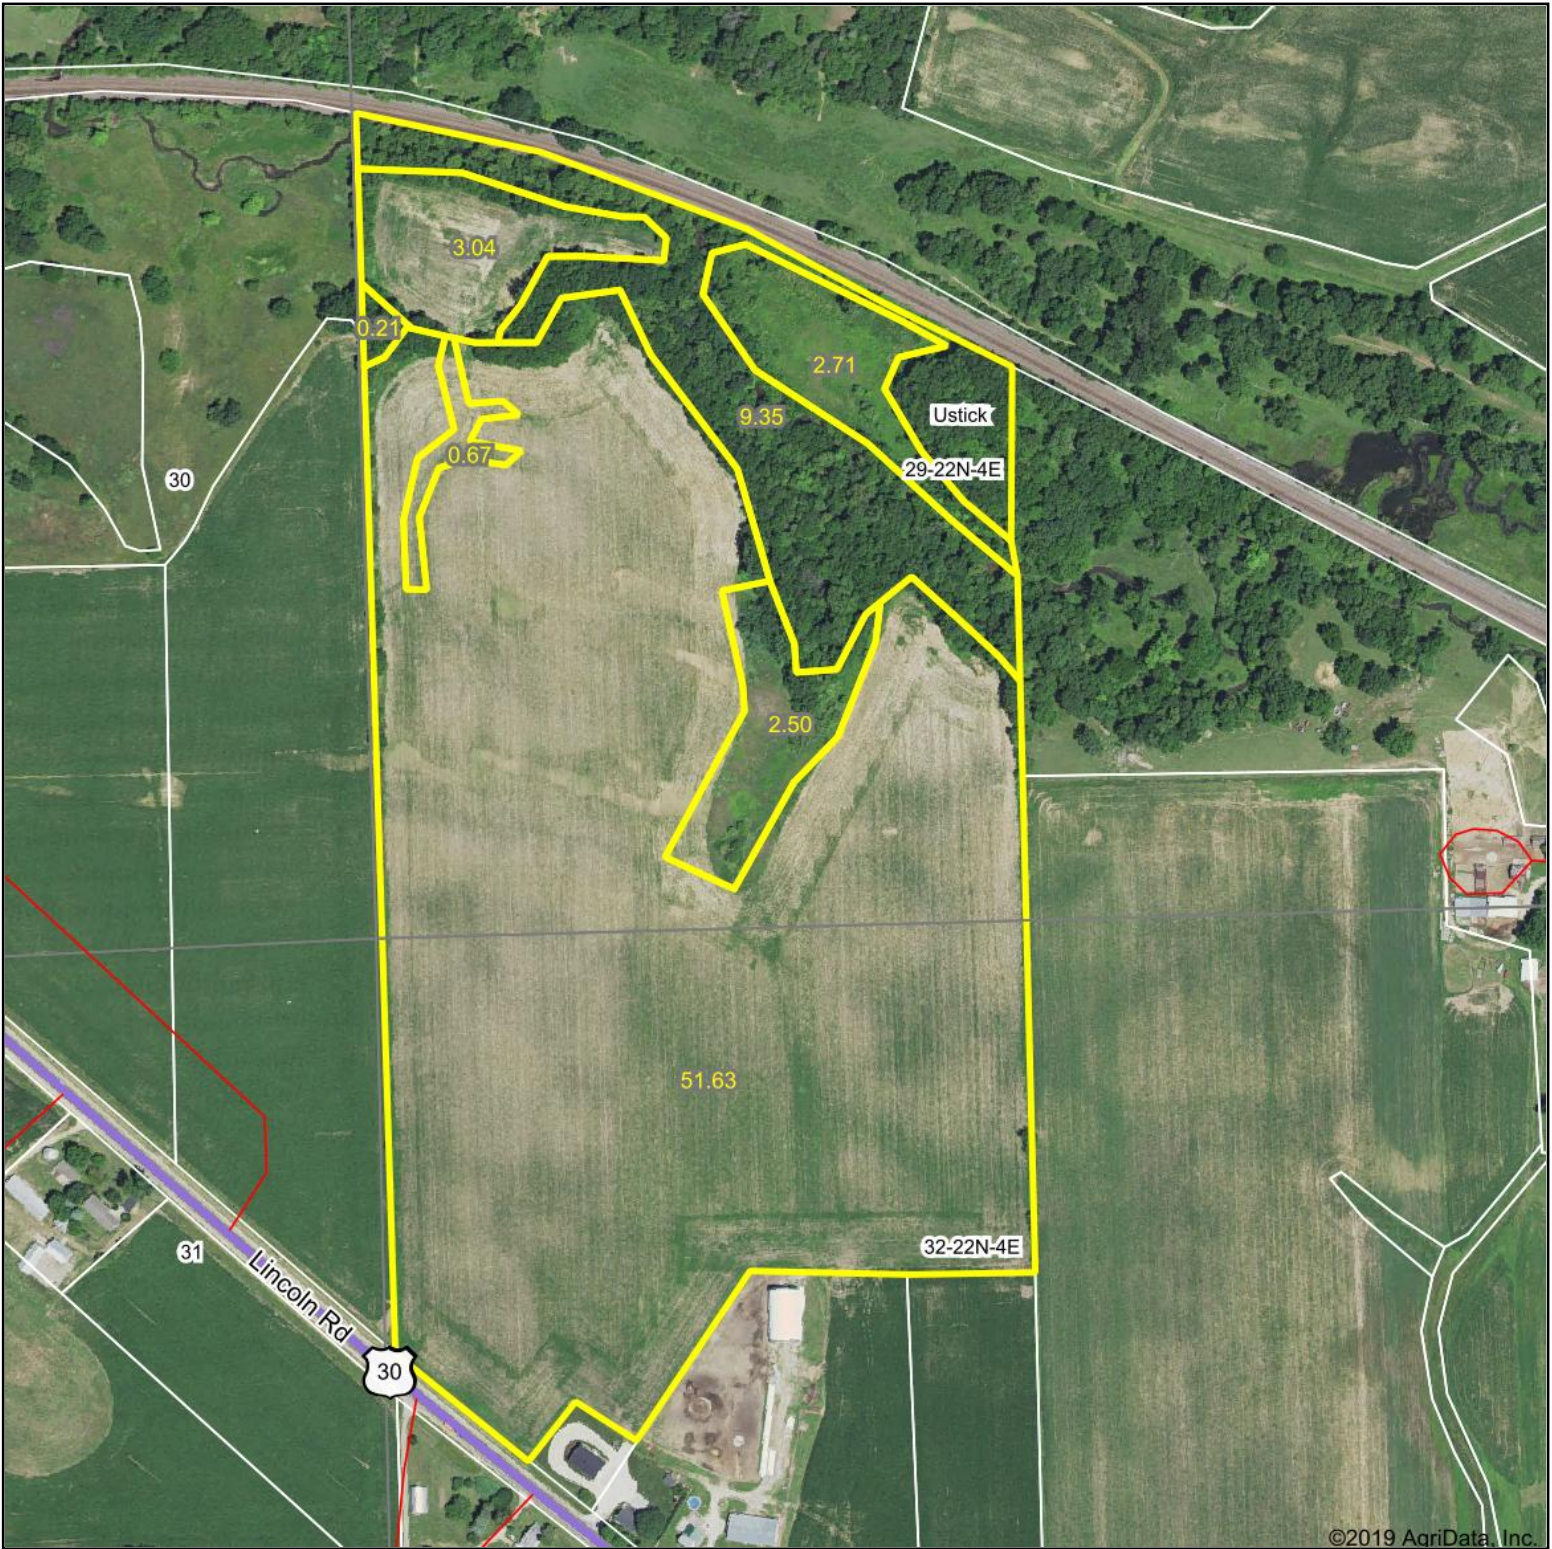

Aerial Map - Total Acres per Whiteside Co., FSA

©2019 AgriData, Inc.

Map Center: 41° 51' 33.62, -90° 4' 18.32

29-22N-4E
Whiteside County
Illinois

7/17/2019

© AgriData, Inc. 2019 www.AgriDataInc.com

Field borders provided by Farm Service Agency as of 5/21/2008. Soils data provided by University of Illinois at Champaign-Urbana.