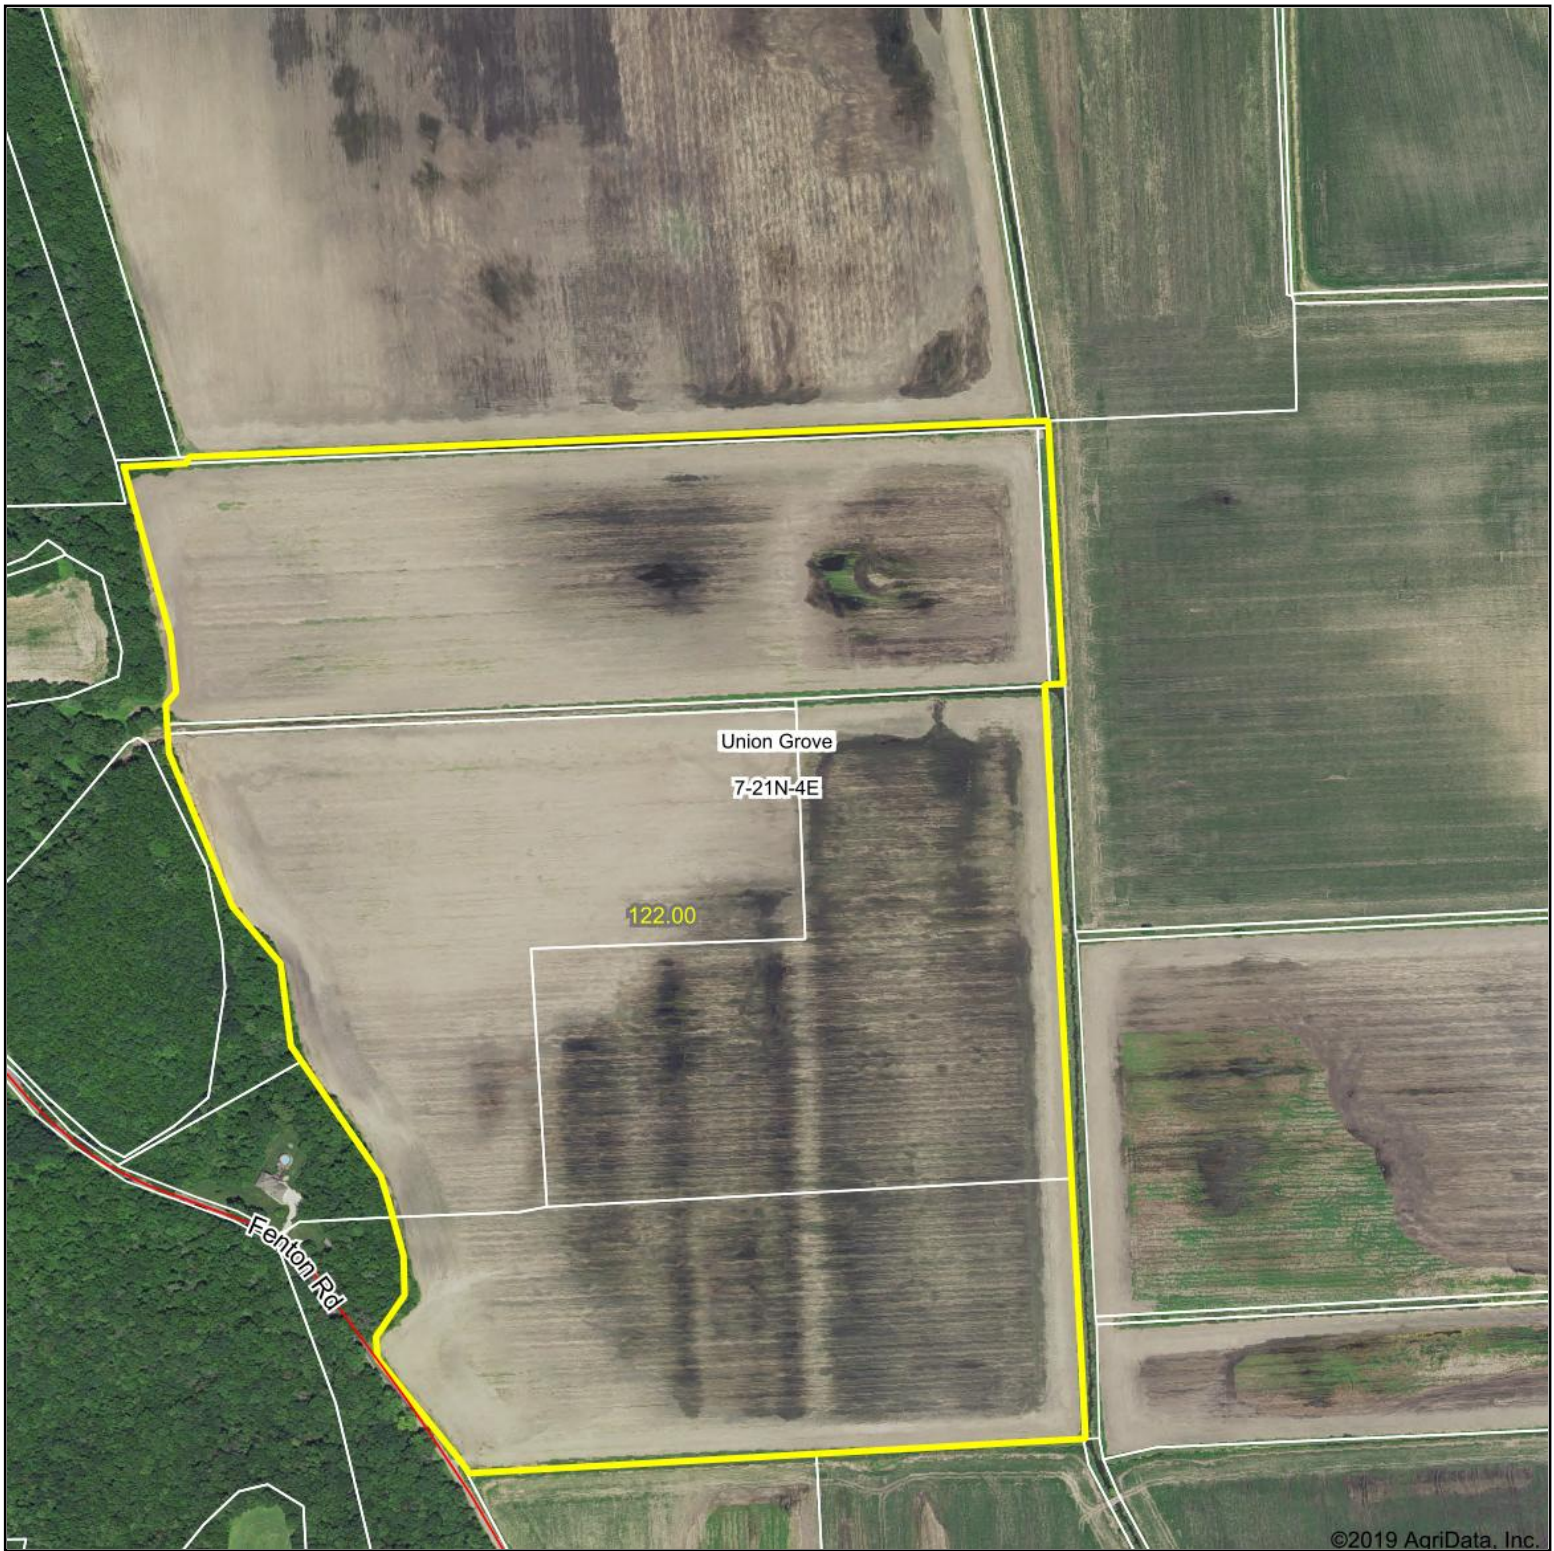

Aerial Map - Peat Bottoms Farm - Total Acres

©2019 AgriData, Inc.

Map Center: 41° 49' 25.19, -90° 5' 4.82

7-21N-4E
Whiteside County
Illinois

7/17/2019

© AgriData, Inc. 2019 www.AgriDataInc.com

Field borders provided by Farm Service Agency as of 5/21/2008. Soils data provided by University of Illinois at Champaign-Urbana.