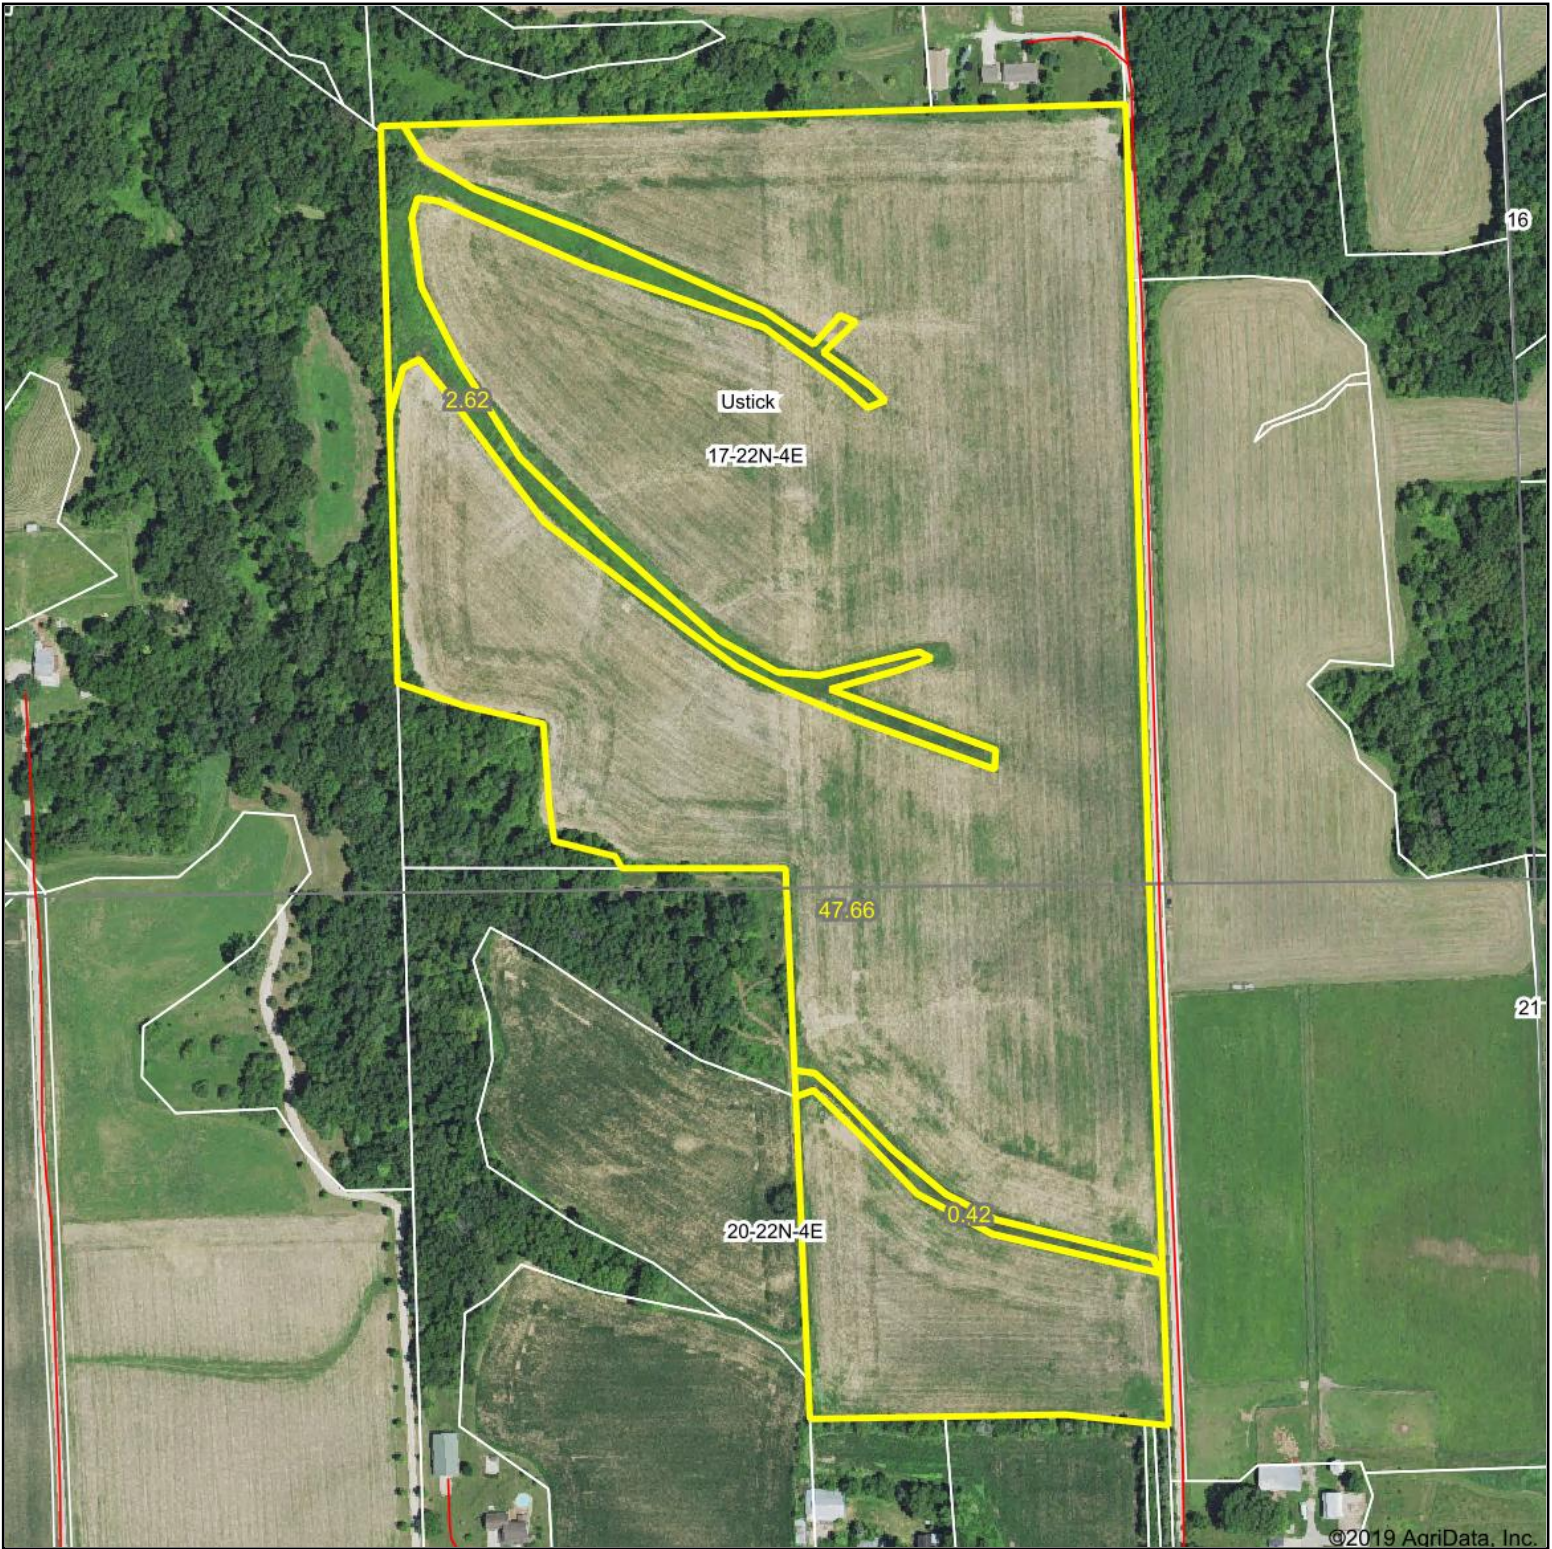

Aerial Map - Tillable Acres

©2019 AgriData, Inc.

Map Center: 41° 53' 17.31, -90° 3' 36.88

17-22N-4E
Whiteside County
Illinois

7/12/2019

© AgriData, Inc. 2019 www.AgriDataInc.com

Field borders provided by Farm Service Agency as of 5/21/2008. Soils data provided by University of Illinois at Champaign-Urbana.