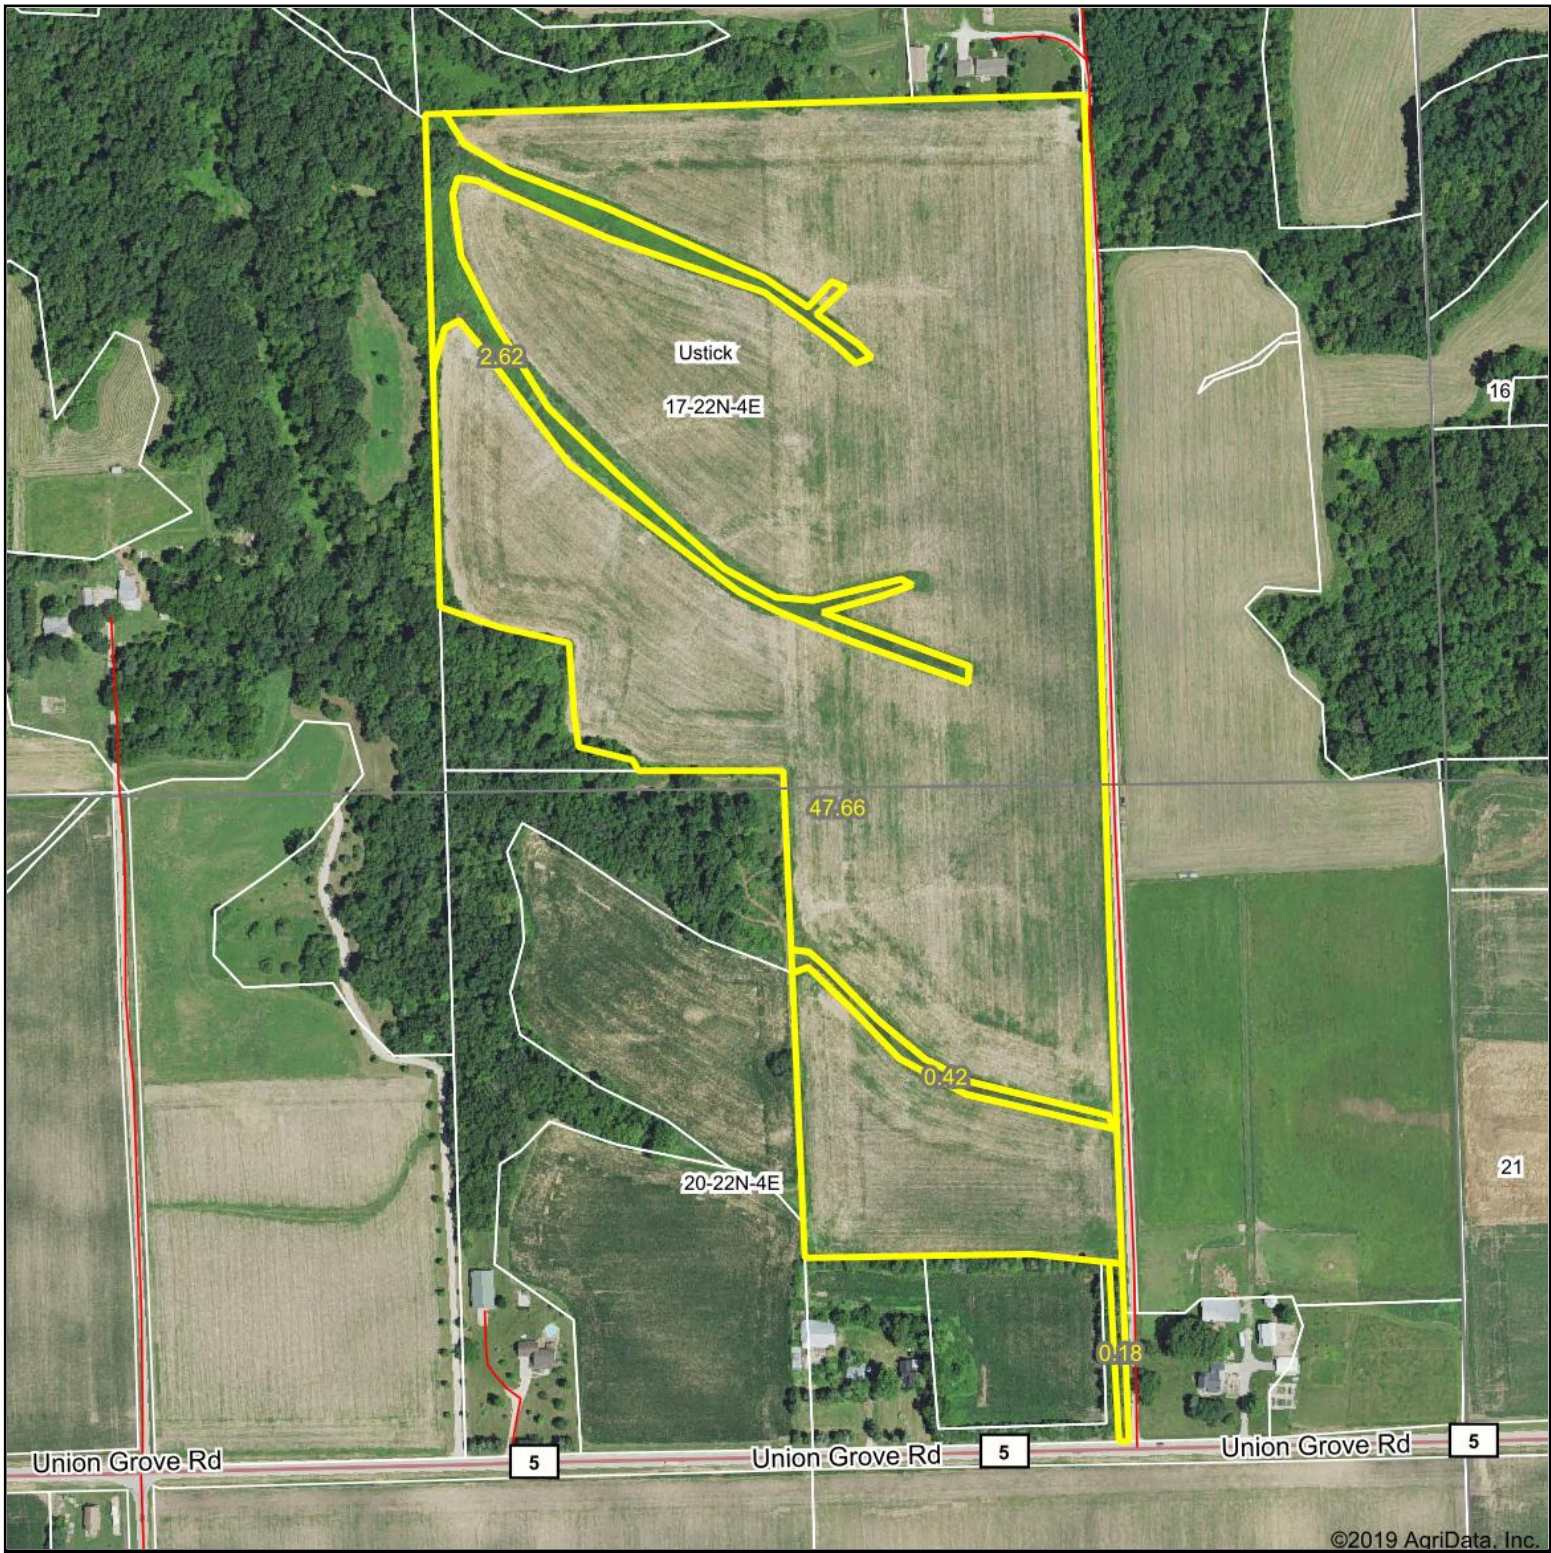

Aerial Map - Total Acres per Whiteside Co., FSA

©2019 AgriData, Inc.

Map Center: 41° 53' 15.58, -90° 3' 36.88

17-22N-4E
Whiteside County
Illinois

7/12/2019

© AgriData, Inc. 2019 www.AgriDataInc.com

Field borders provided by Farm Service Agency as of 5/21/2008. Soils data provided by University of Illinois at Champaign-Urbana.