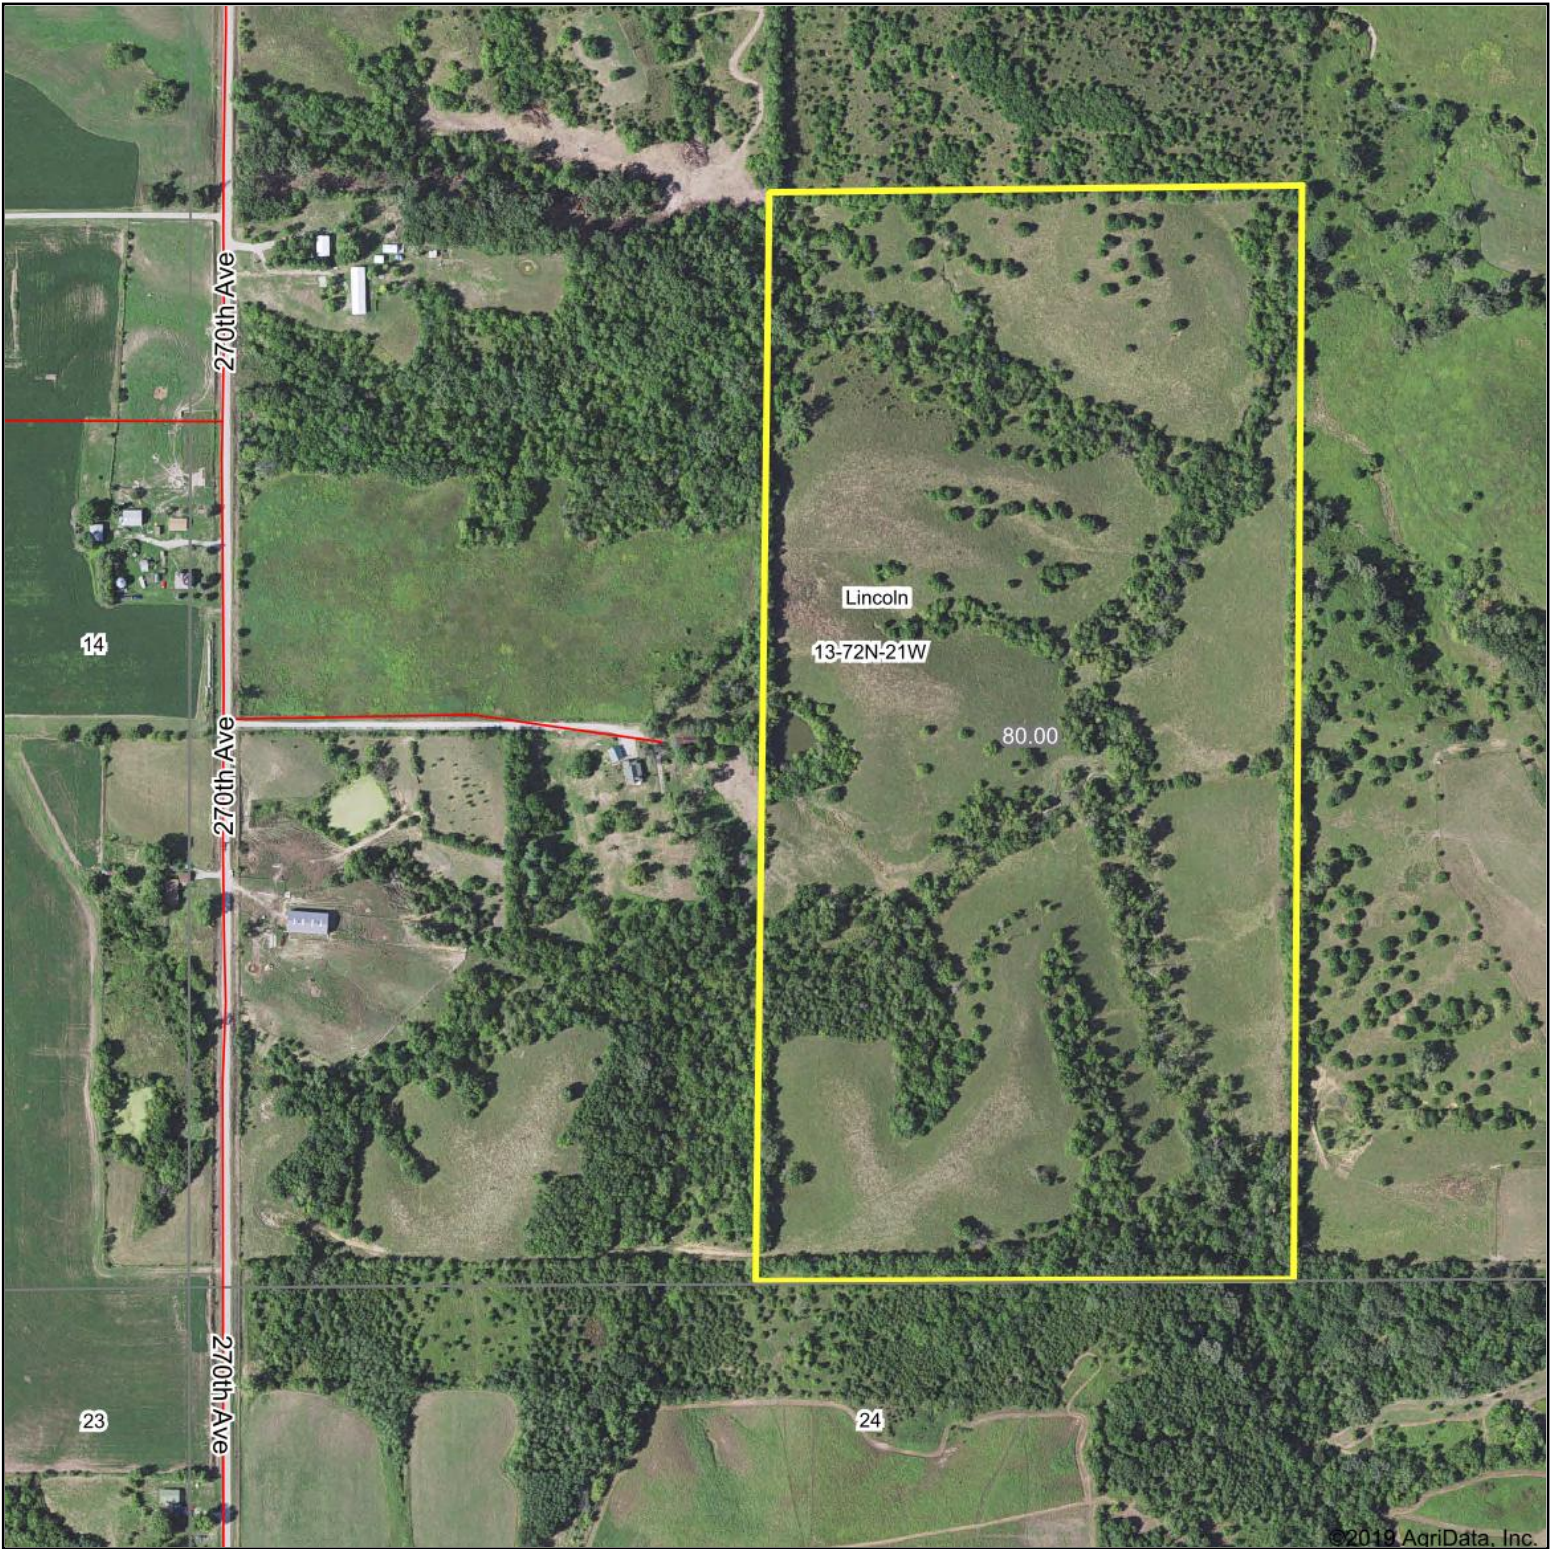

Aerial Map

©2019 AgriData, Inc.

Map Center: 41° 1.955', -93° 13.6159'

13-72N-21W
Lucas County
Iowa

© AgriData, Inc. 2019 www.AgriDataInc.com

8/1/2019