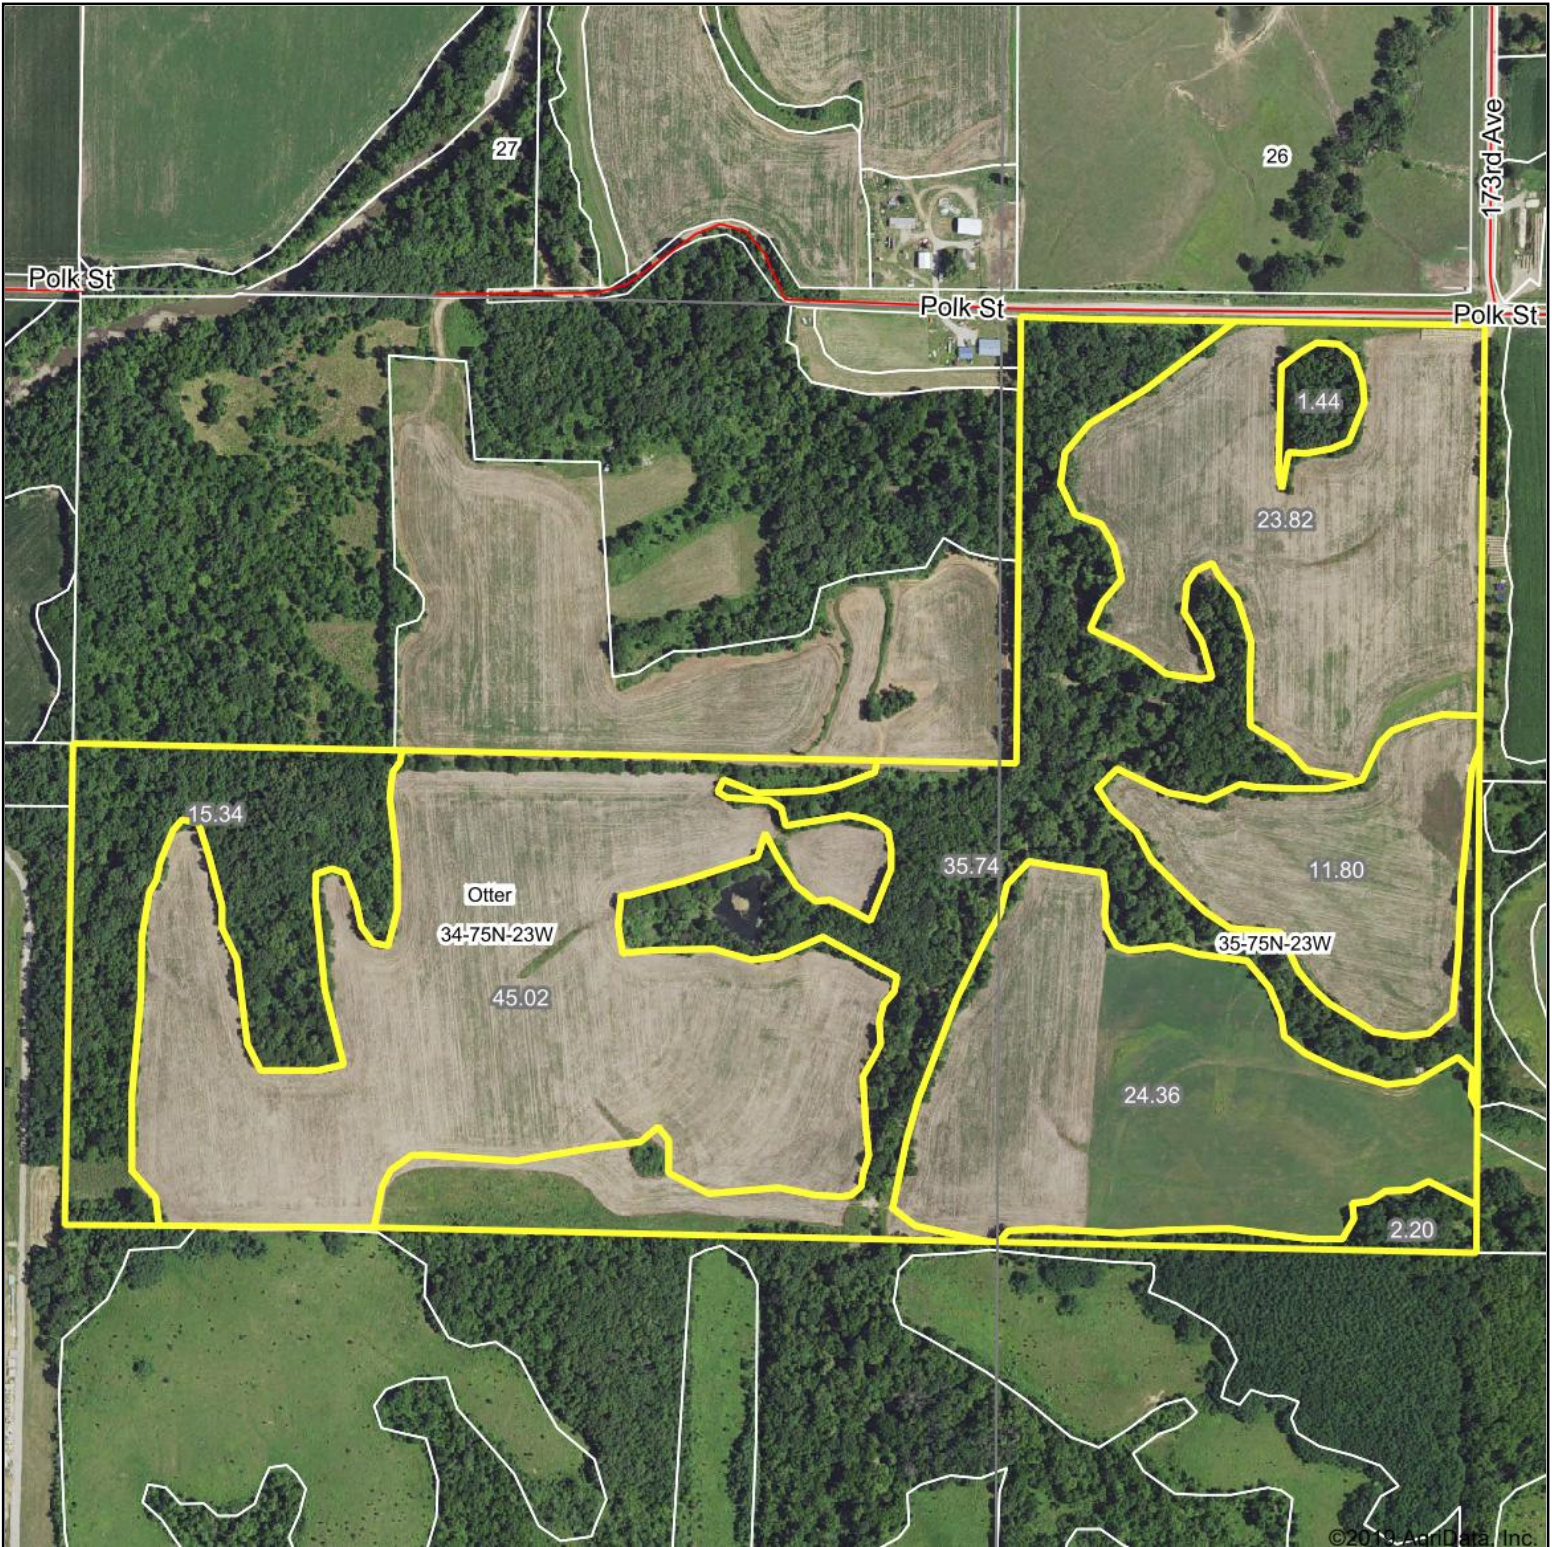

FSA Map

Map Center: 41° 15.5307', -93° 29.0086'

34-75N-23W
Warren County
Iowa

9/18/2019

© AgriData, Inc. 2019 www.AgriDataInc.com

Field borders provided by Farm Service Agency as of 5/21/2008.