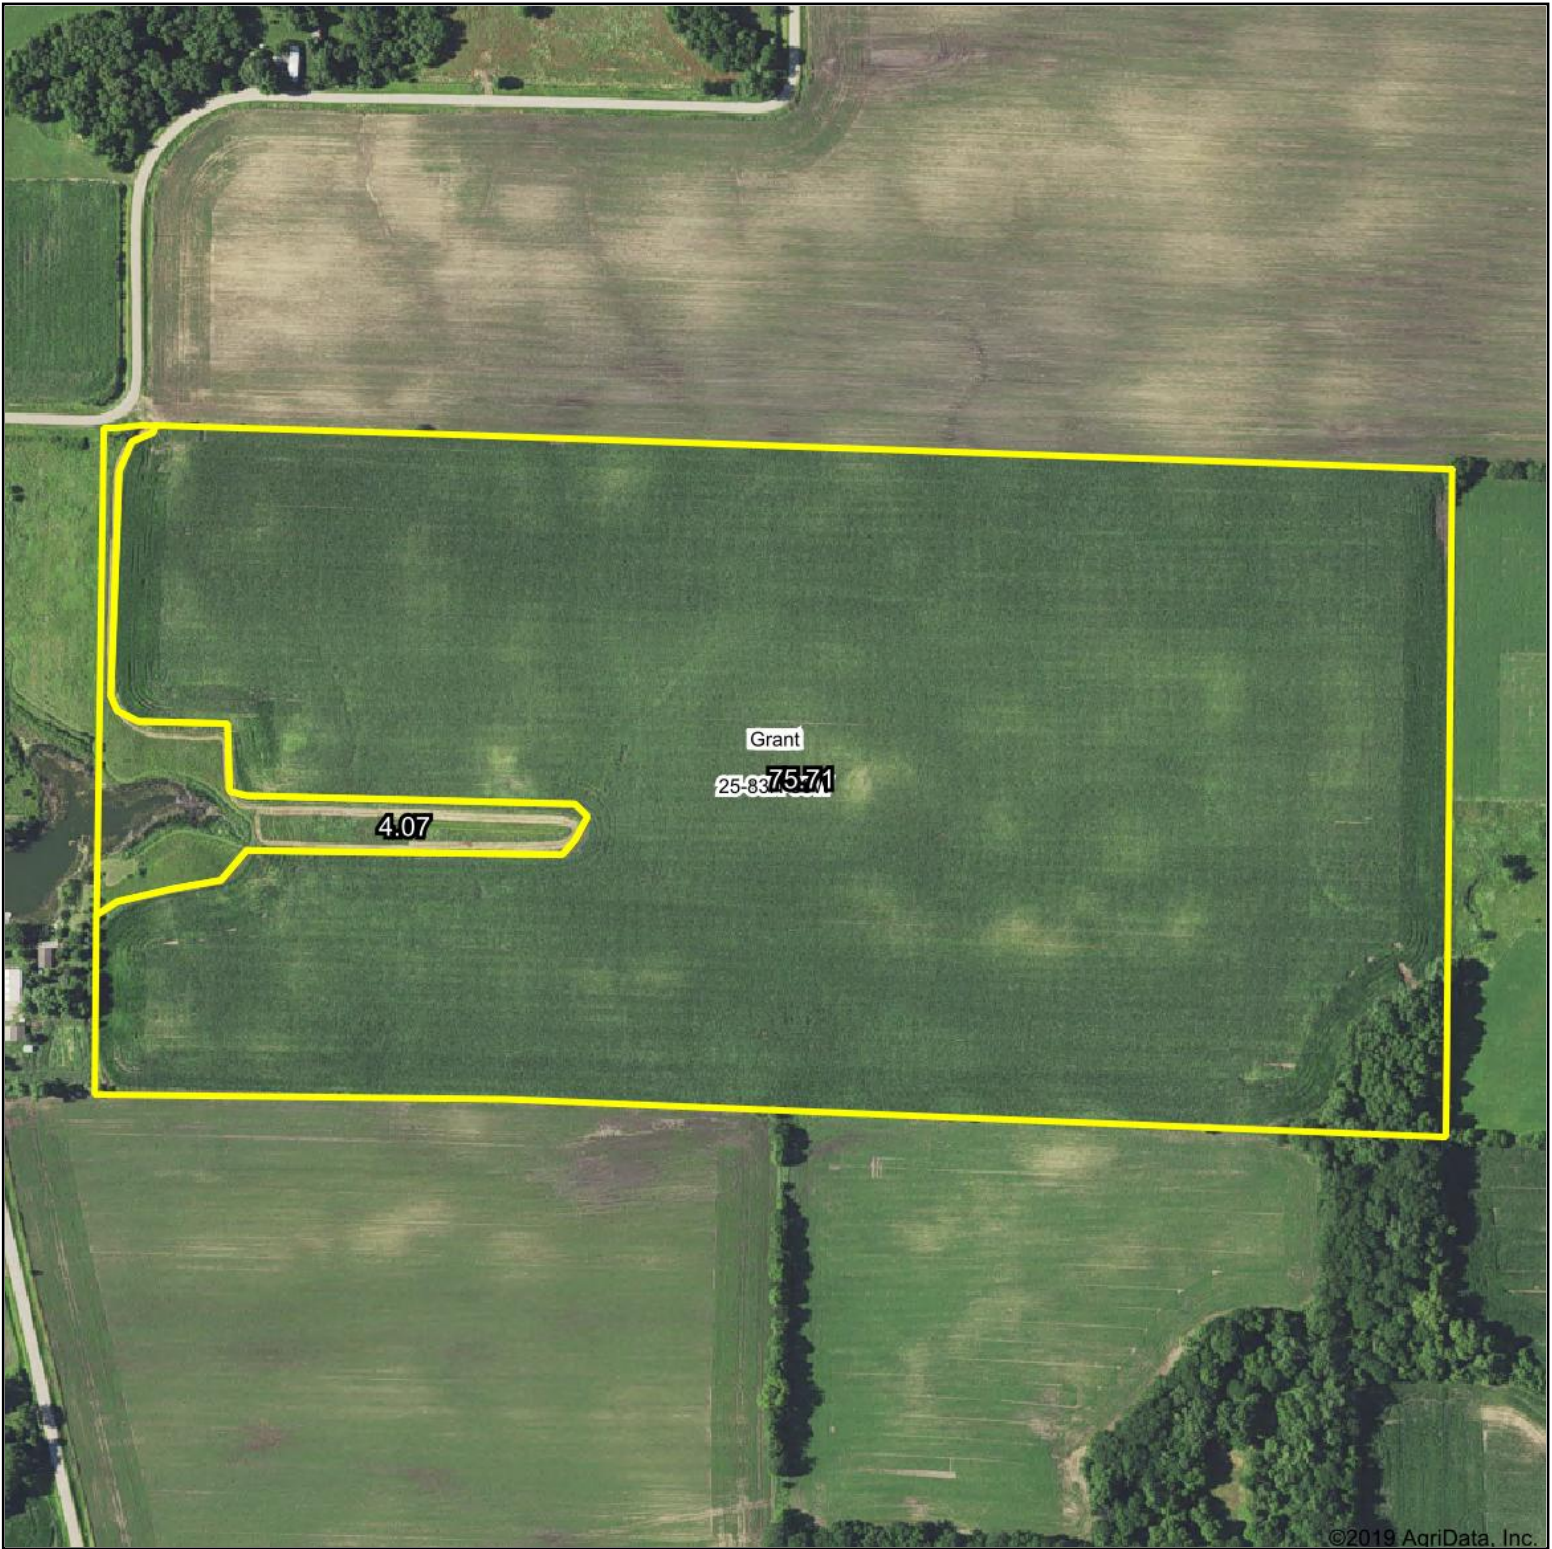

# Aerial Map

©2019 AgriData, Inc.

Map Center: 41° 58' 12.08, -94° 17' 24.19

**25-83N-30W**  
**Greene County**  
**Iowa**

© AgriData, Inc. 2019 www.AgriDataInc.com

10/28/2019