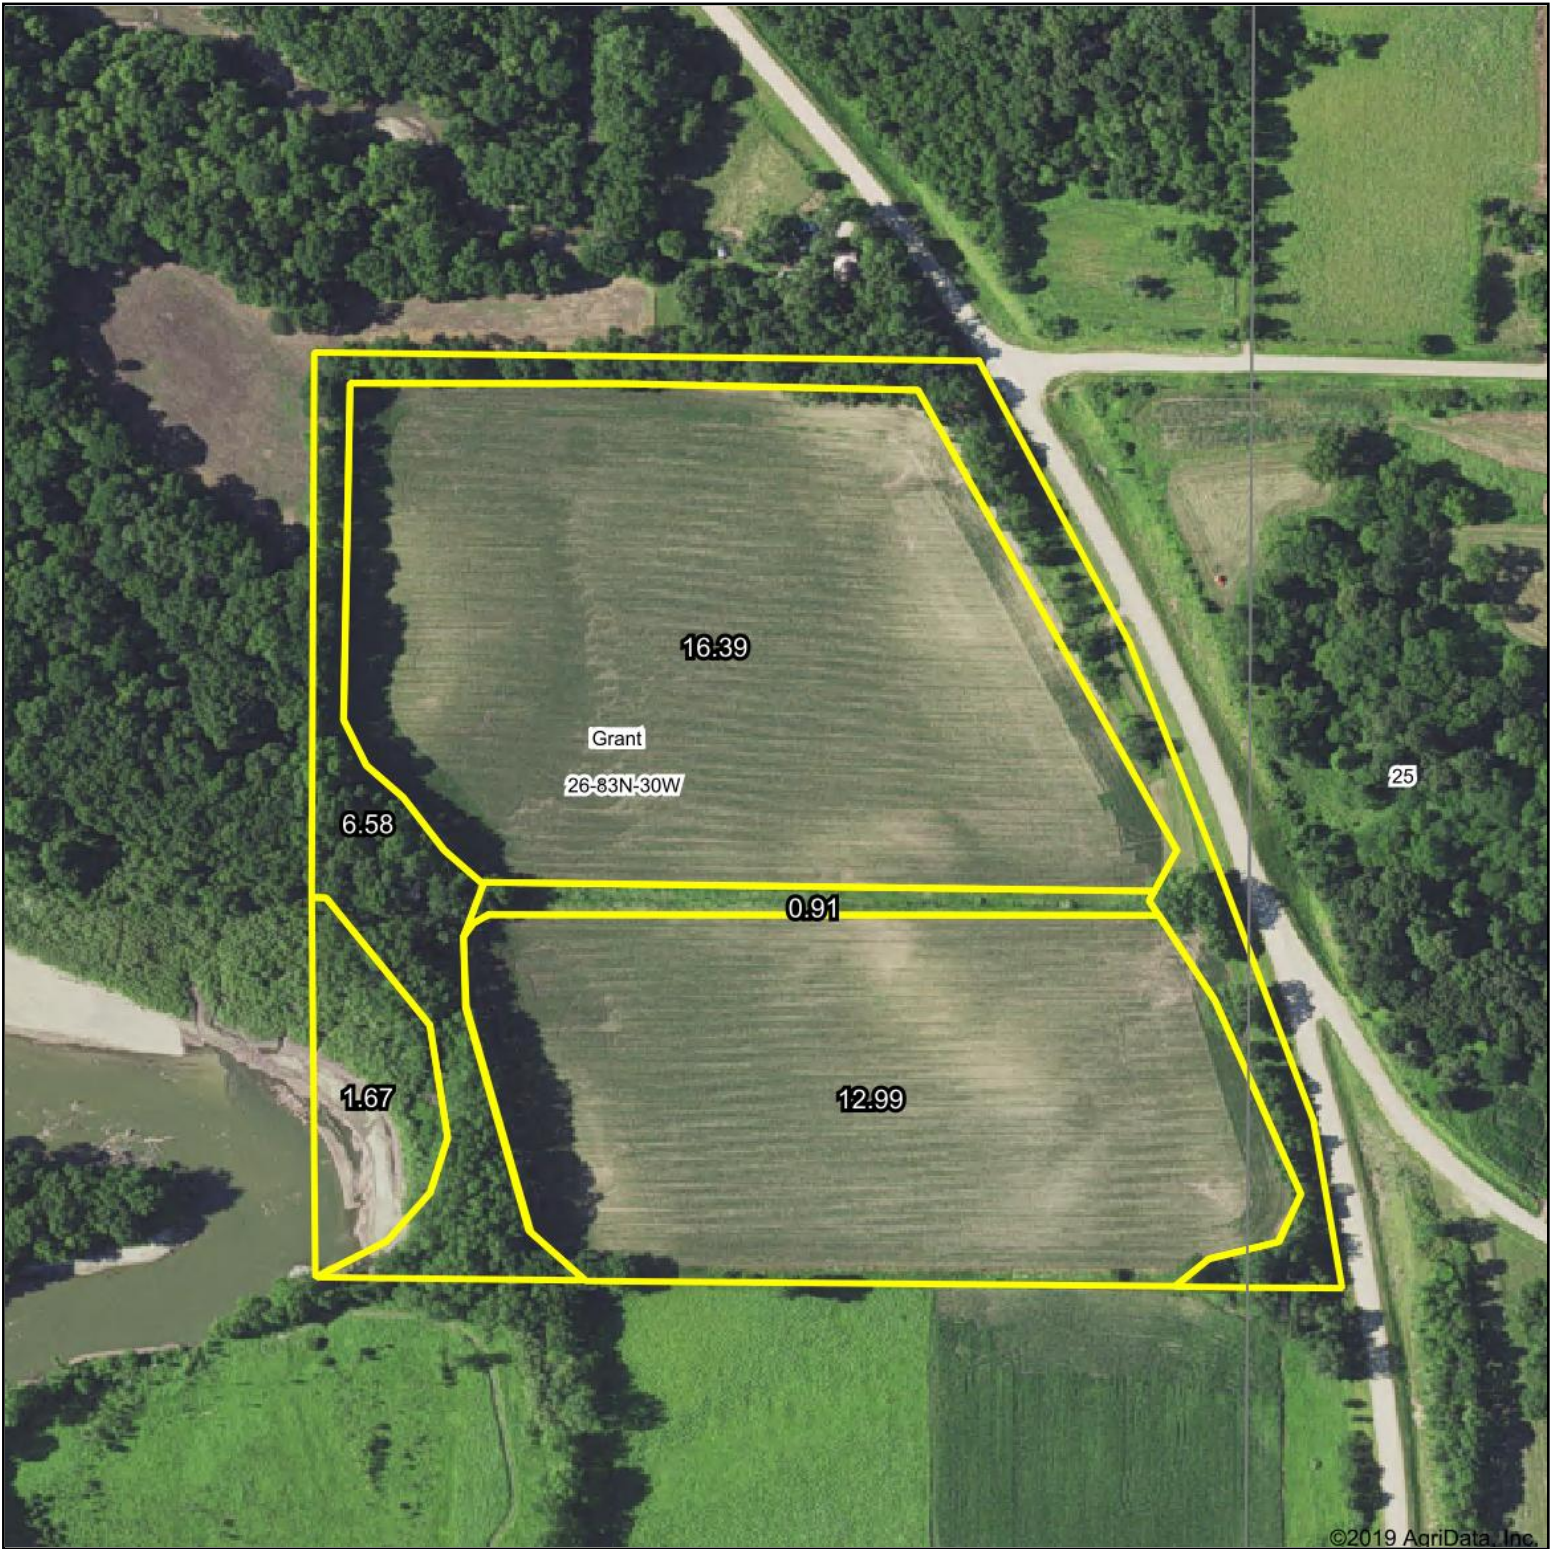

Aerial Map

©2019 AgriData, Inc.

Map Center: 41° 58' 13.01, -94° 18' 7.07

26-83N-30W
Greene County
Iowa

10/18/2019