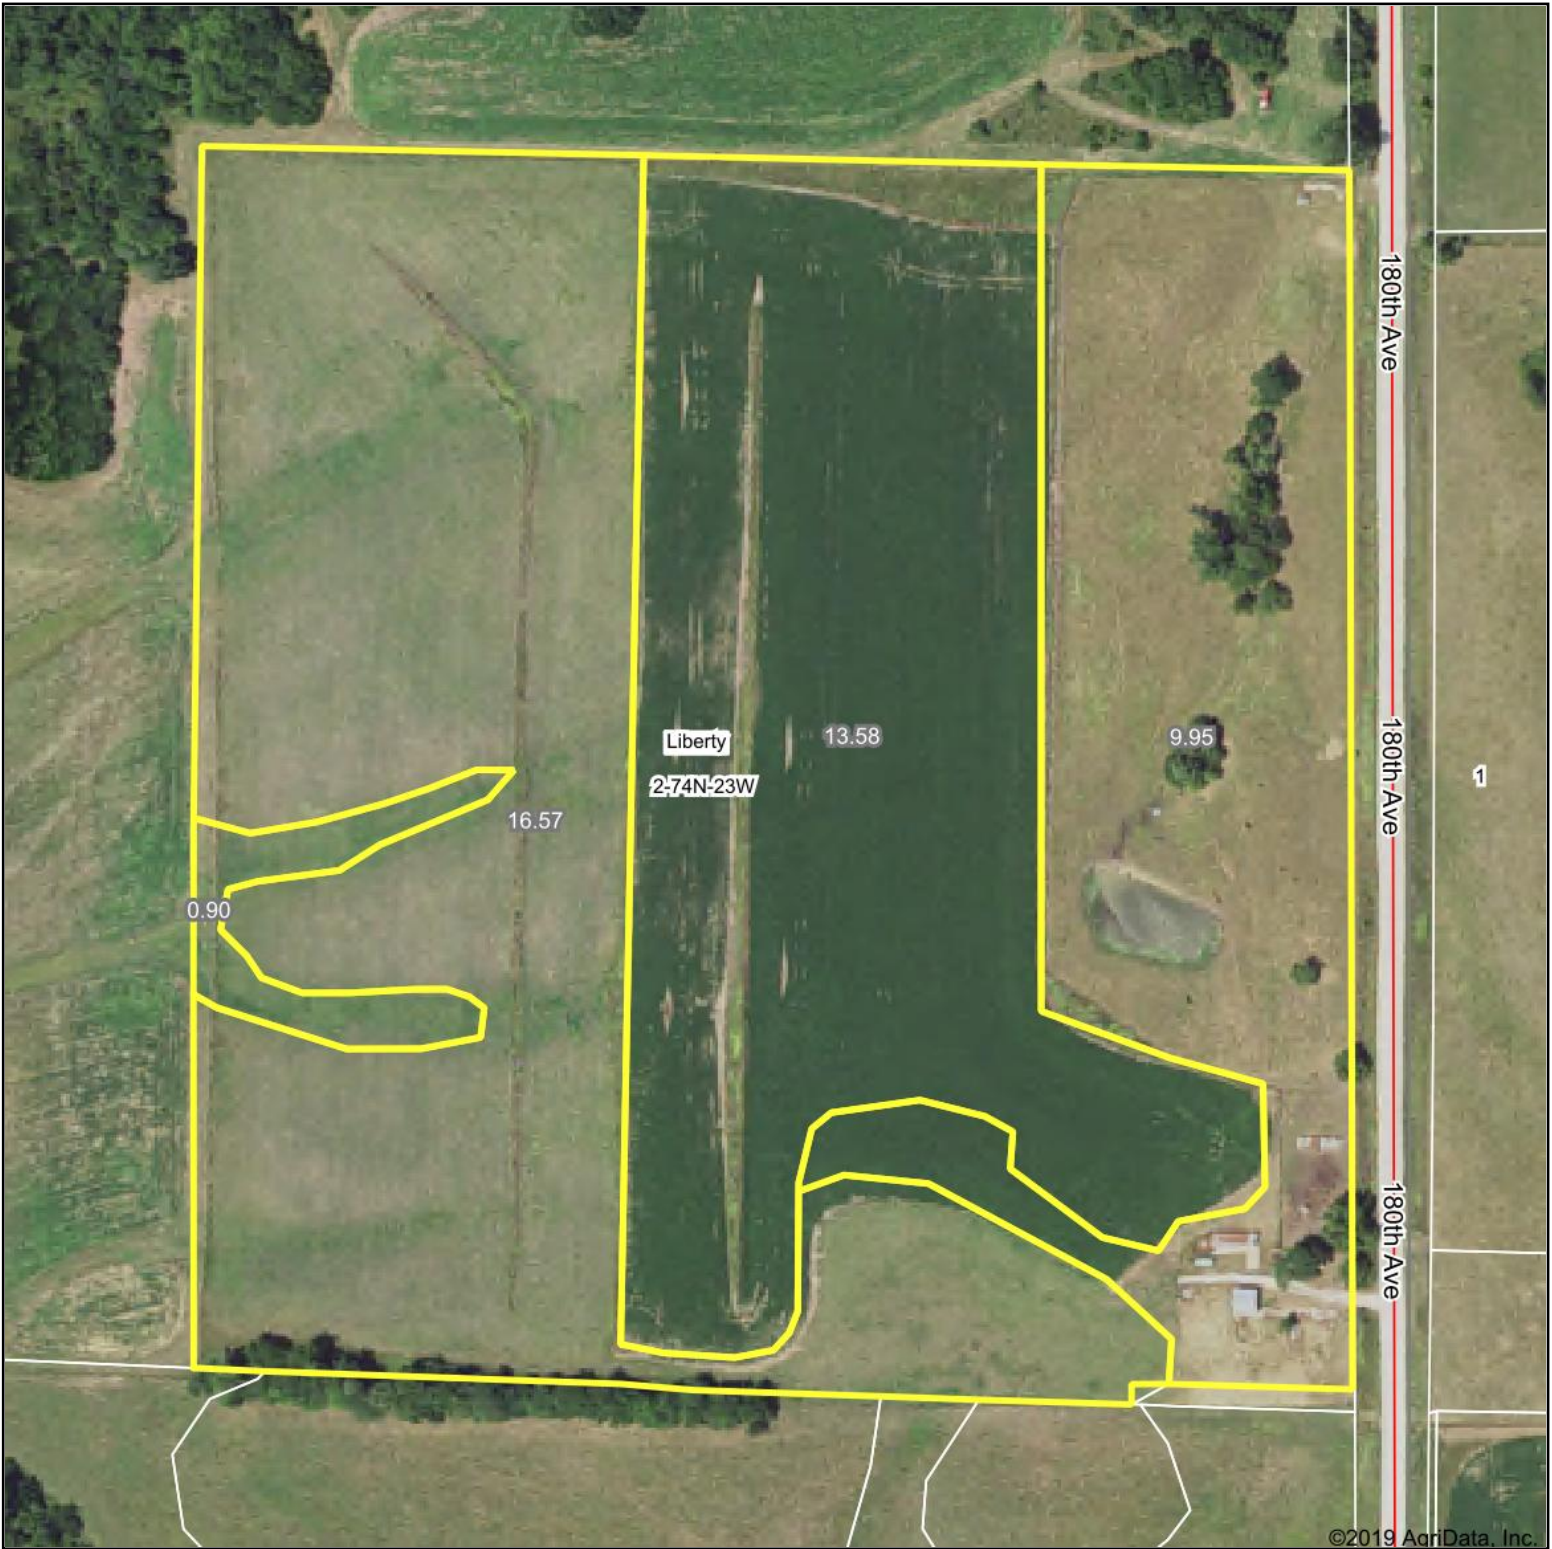

# FSA Map

©2019 AgriData, Inc.

Map Center: 41° 14.5284', -93° 27.8539'

**2-74N-23W**  
**Warren County**  
**Iowa**

10/16/2019

© AgriData, Inc. 2019 www.AgriDataInc.com

Field borders provided by Farm Service Agency as of 5/21/2008.