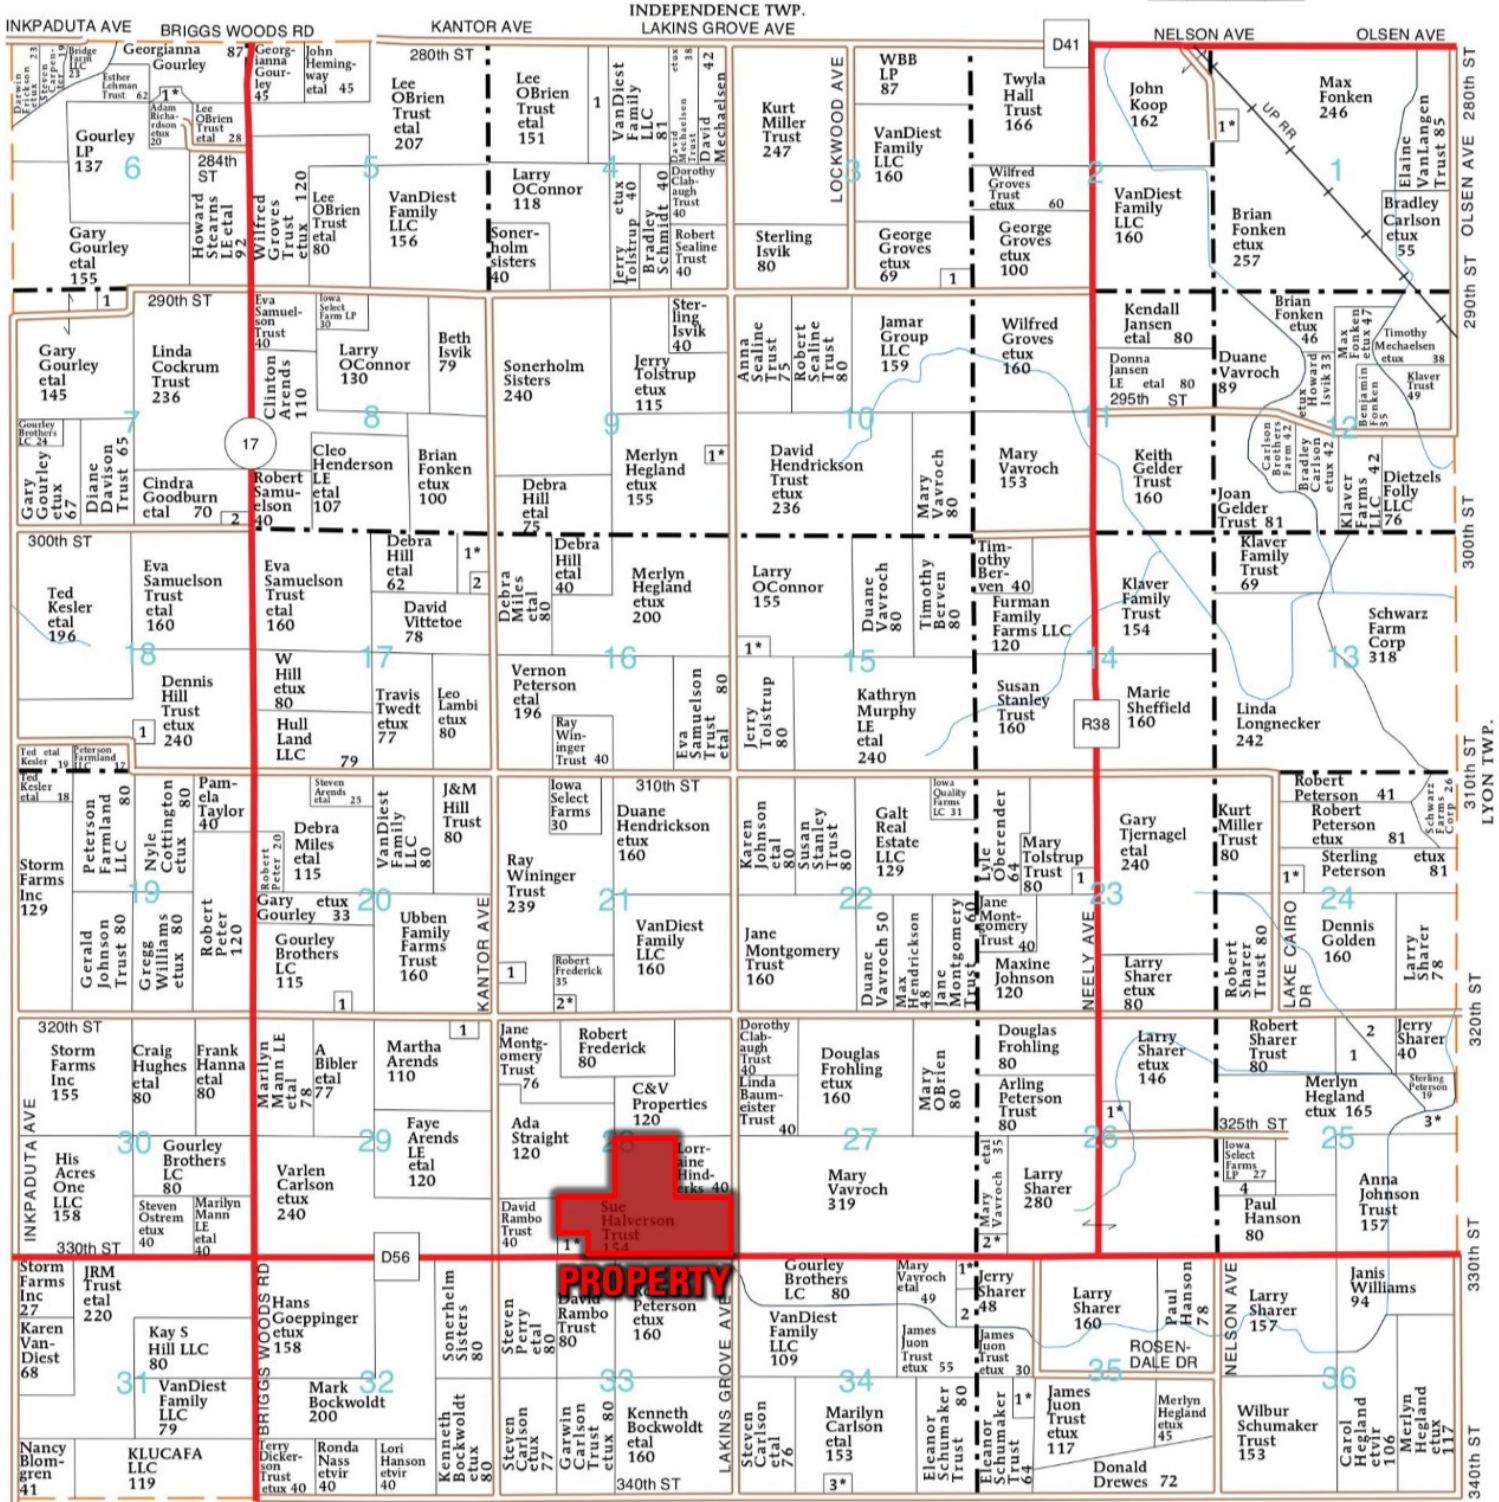

T-87-N

# HAMILTON PLAT

(Landowners)

R-25-W

CLEAR LAKE TWP.