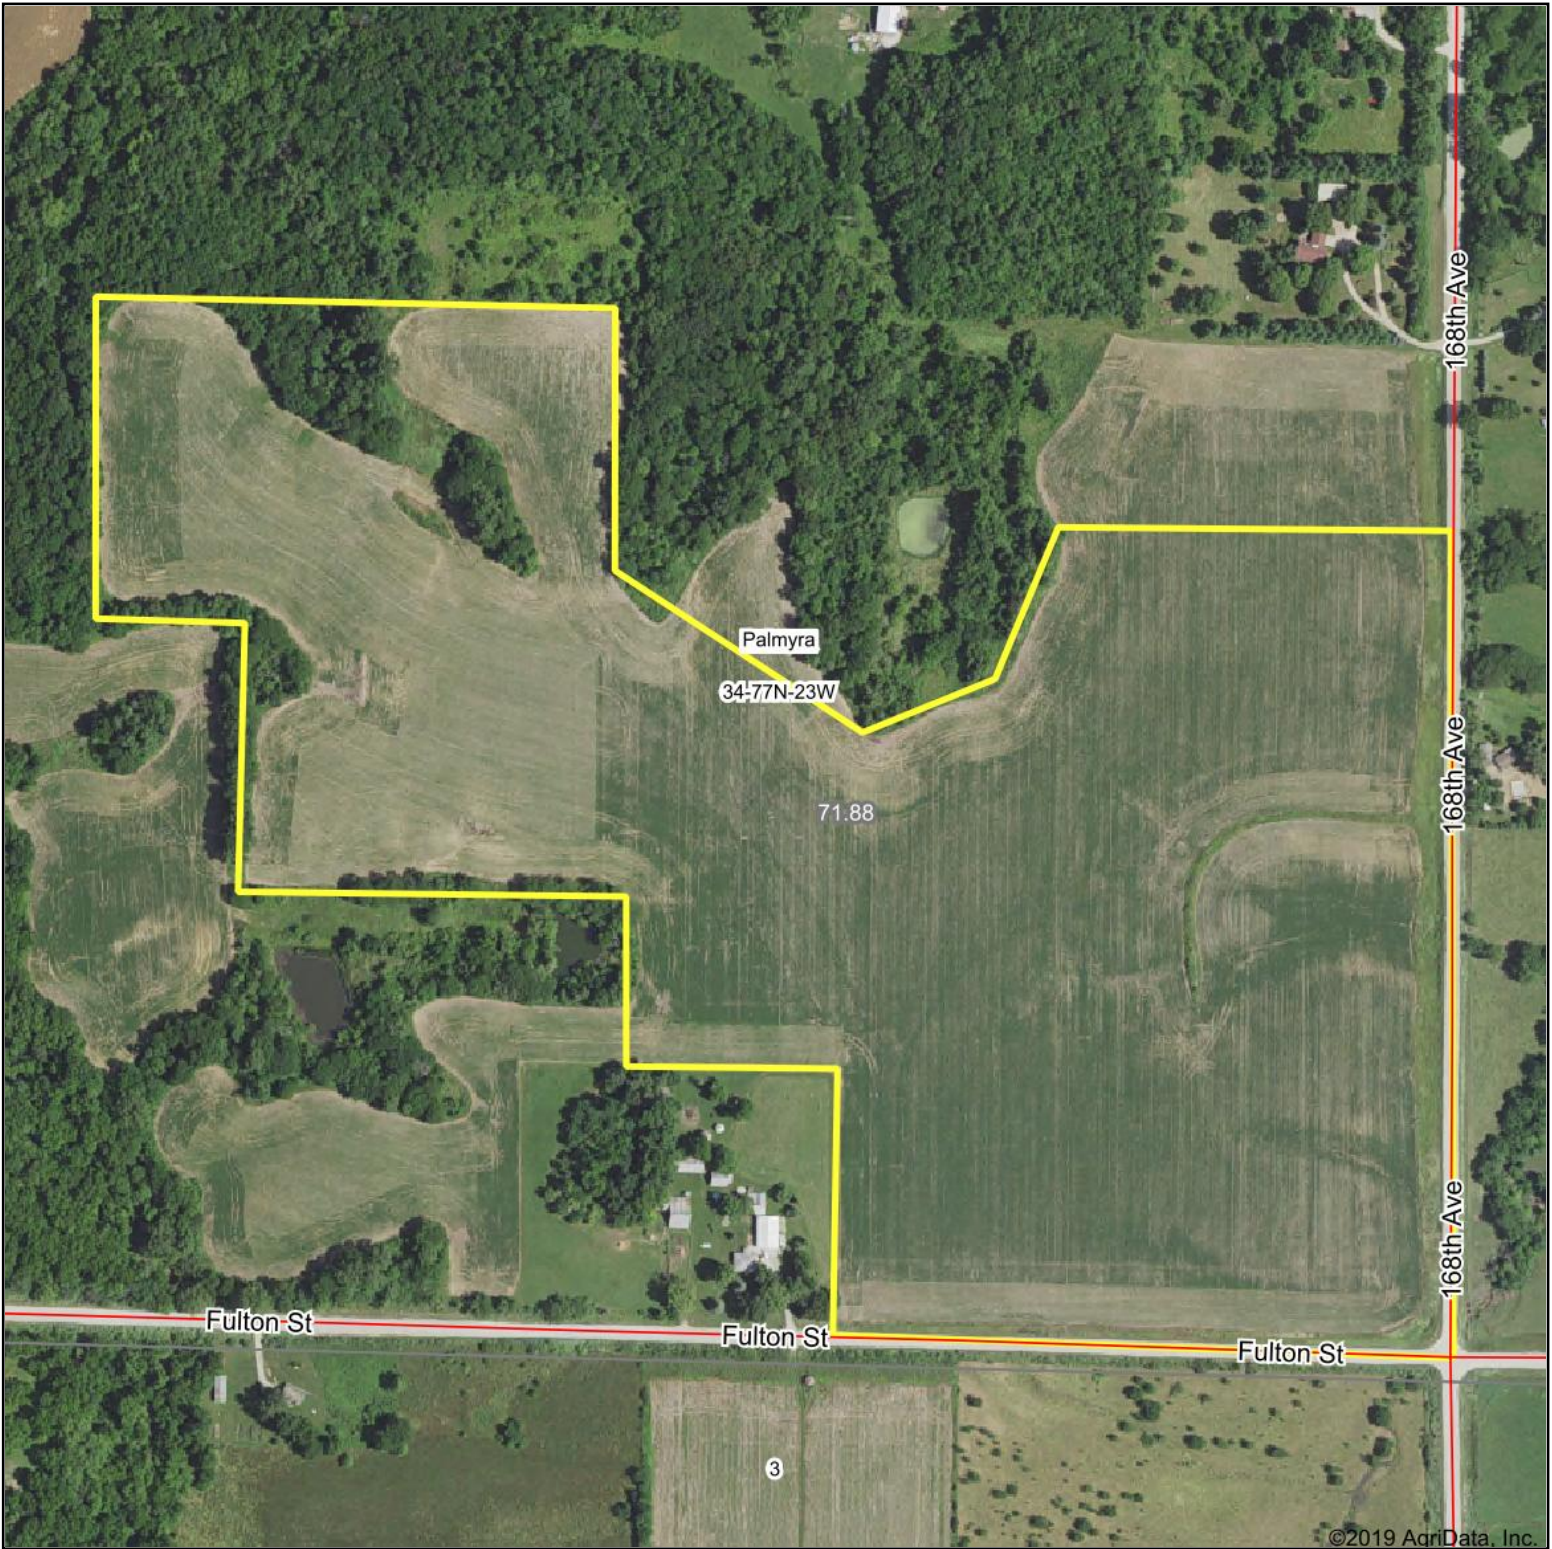

# FSA Map

©2019 AgriData, Inc.

Map Center: 41° 25.5095', -93° 29.4706'

**34-77N-23W**  
**Warren County**  
**Iowa**

9/13/2019

© AgriData, Inc. 2019 www.AgriDataInc.com