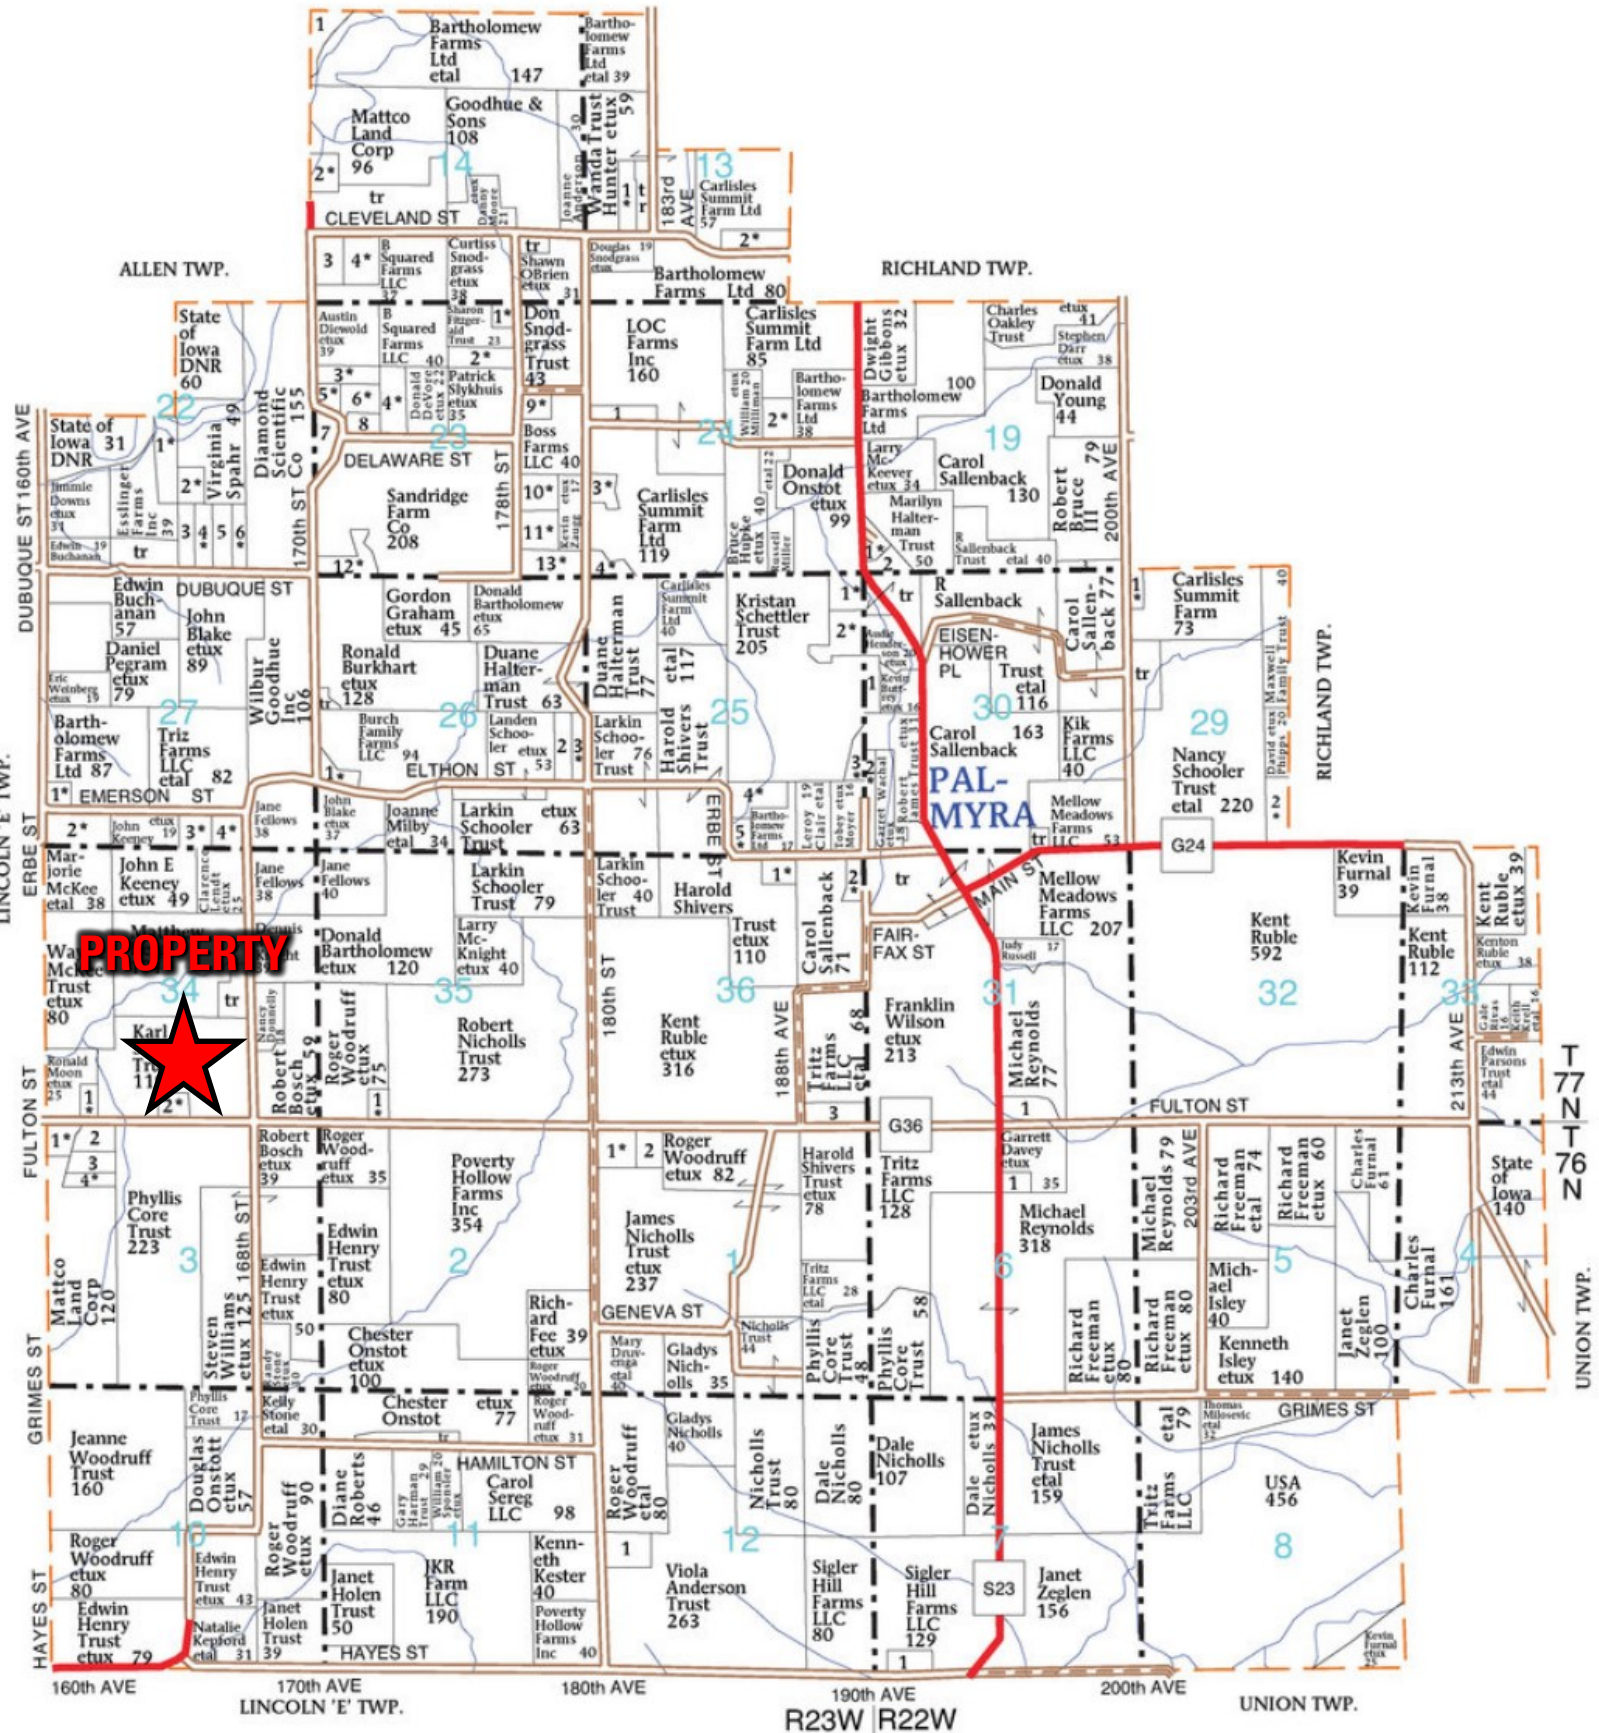

T-76-77-N

PALMYRA PLAT

(Landowners)

R-22-23-W

PROPERTY

ALLEN TWP.

RICHLAND TWP.

RICHLAND TWP.

T 77 N
T 76 N

UNION TWP.

DUBUQUE ST 160TH AVE

DUBUQUE ST

FULTON ST

GRIMES ST

HAYES ST

EMERSON ST

FULTON ST

GRIMES ST

HAYES ST

170th AVE
LINCOLN 'E' TWP.

180th AVE

190th AVE
R23W | R22W

200th AVE

UNION TWP.

CLEVELAND ST

DELAWARE ST

DUBUQUE ST

EMERSON ST

FULTON ST

GRIMES ST

HAYES ST

178th ST