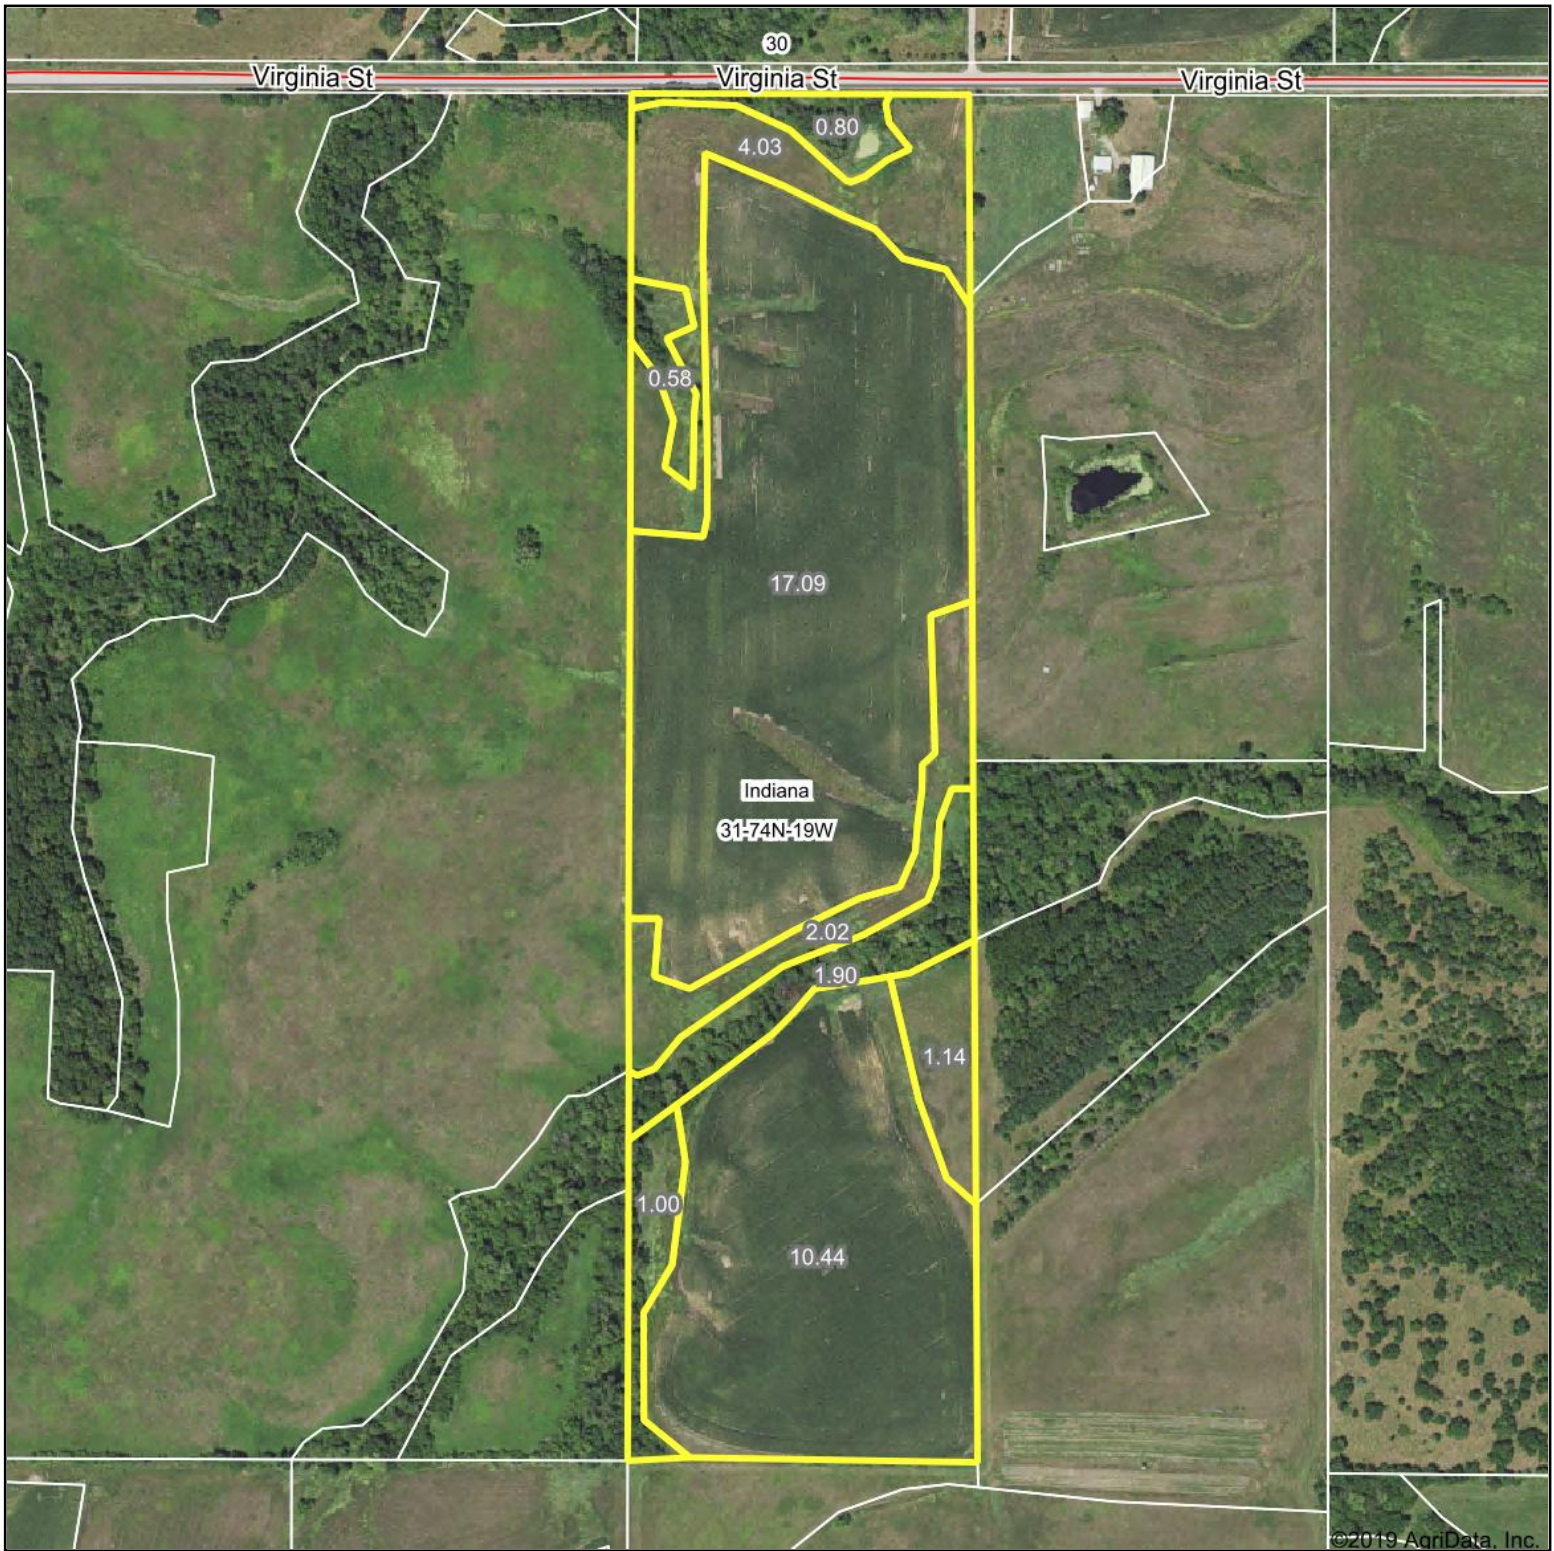

# Aerial Map

Map Center: 41° 10.3035', -93° 5.3596'

**31-74N-19W**  
**Marion County**  
**Iowa**

© AgriData, Inc. 2019 www.AgriDataInc.com

11/14/2019