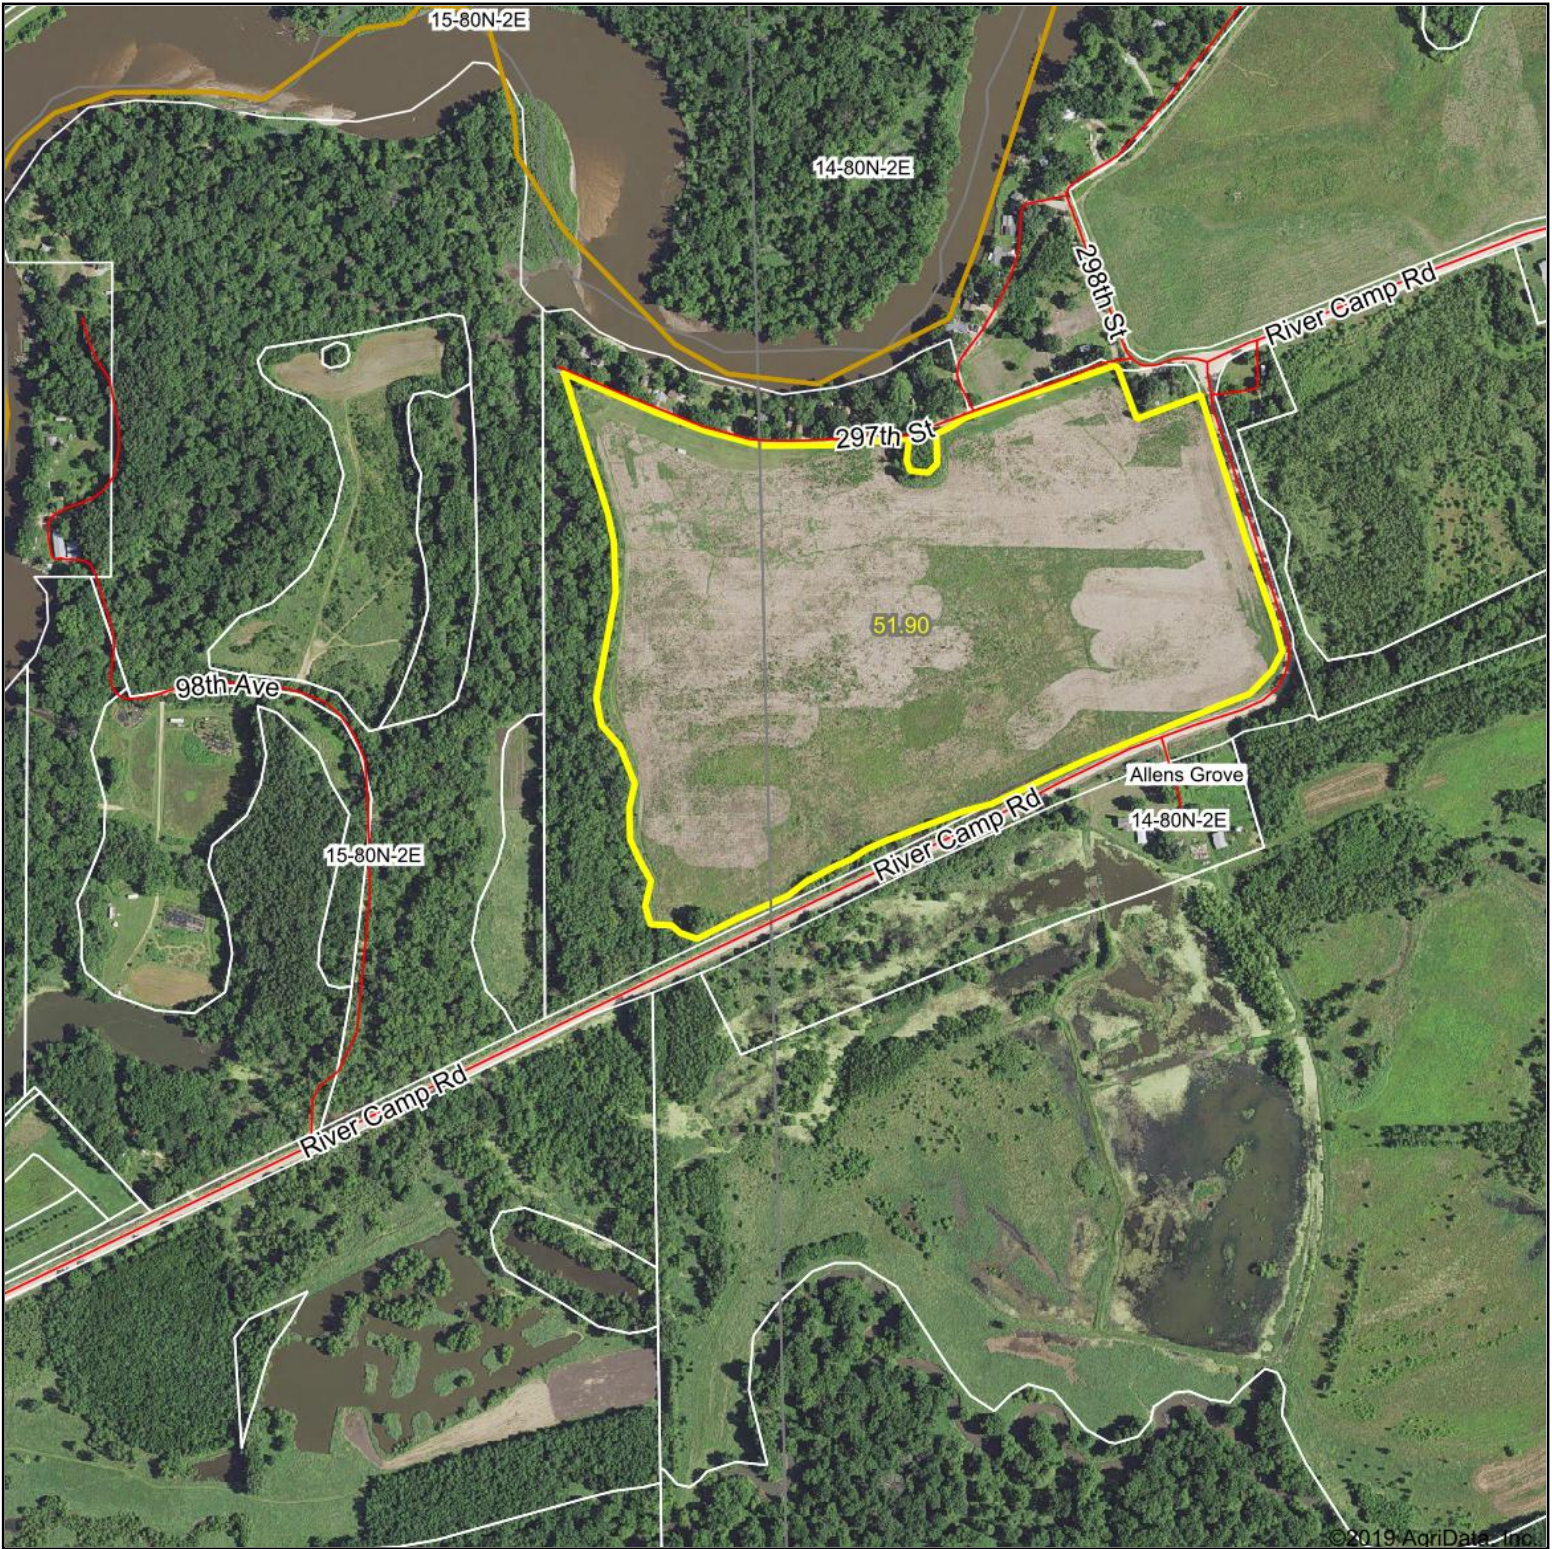

Aerial Map - CRP Acres

©2019 AgriData, Inc.

Map Center: 41° 44' 2.56, -90° 42' 14.87

14-80N-2E
Scott County
Iowa

12/27/2019

Field borders provided by Farm Service Agency as of 5/21/2008.