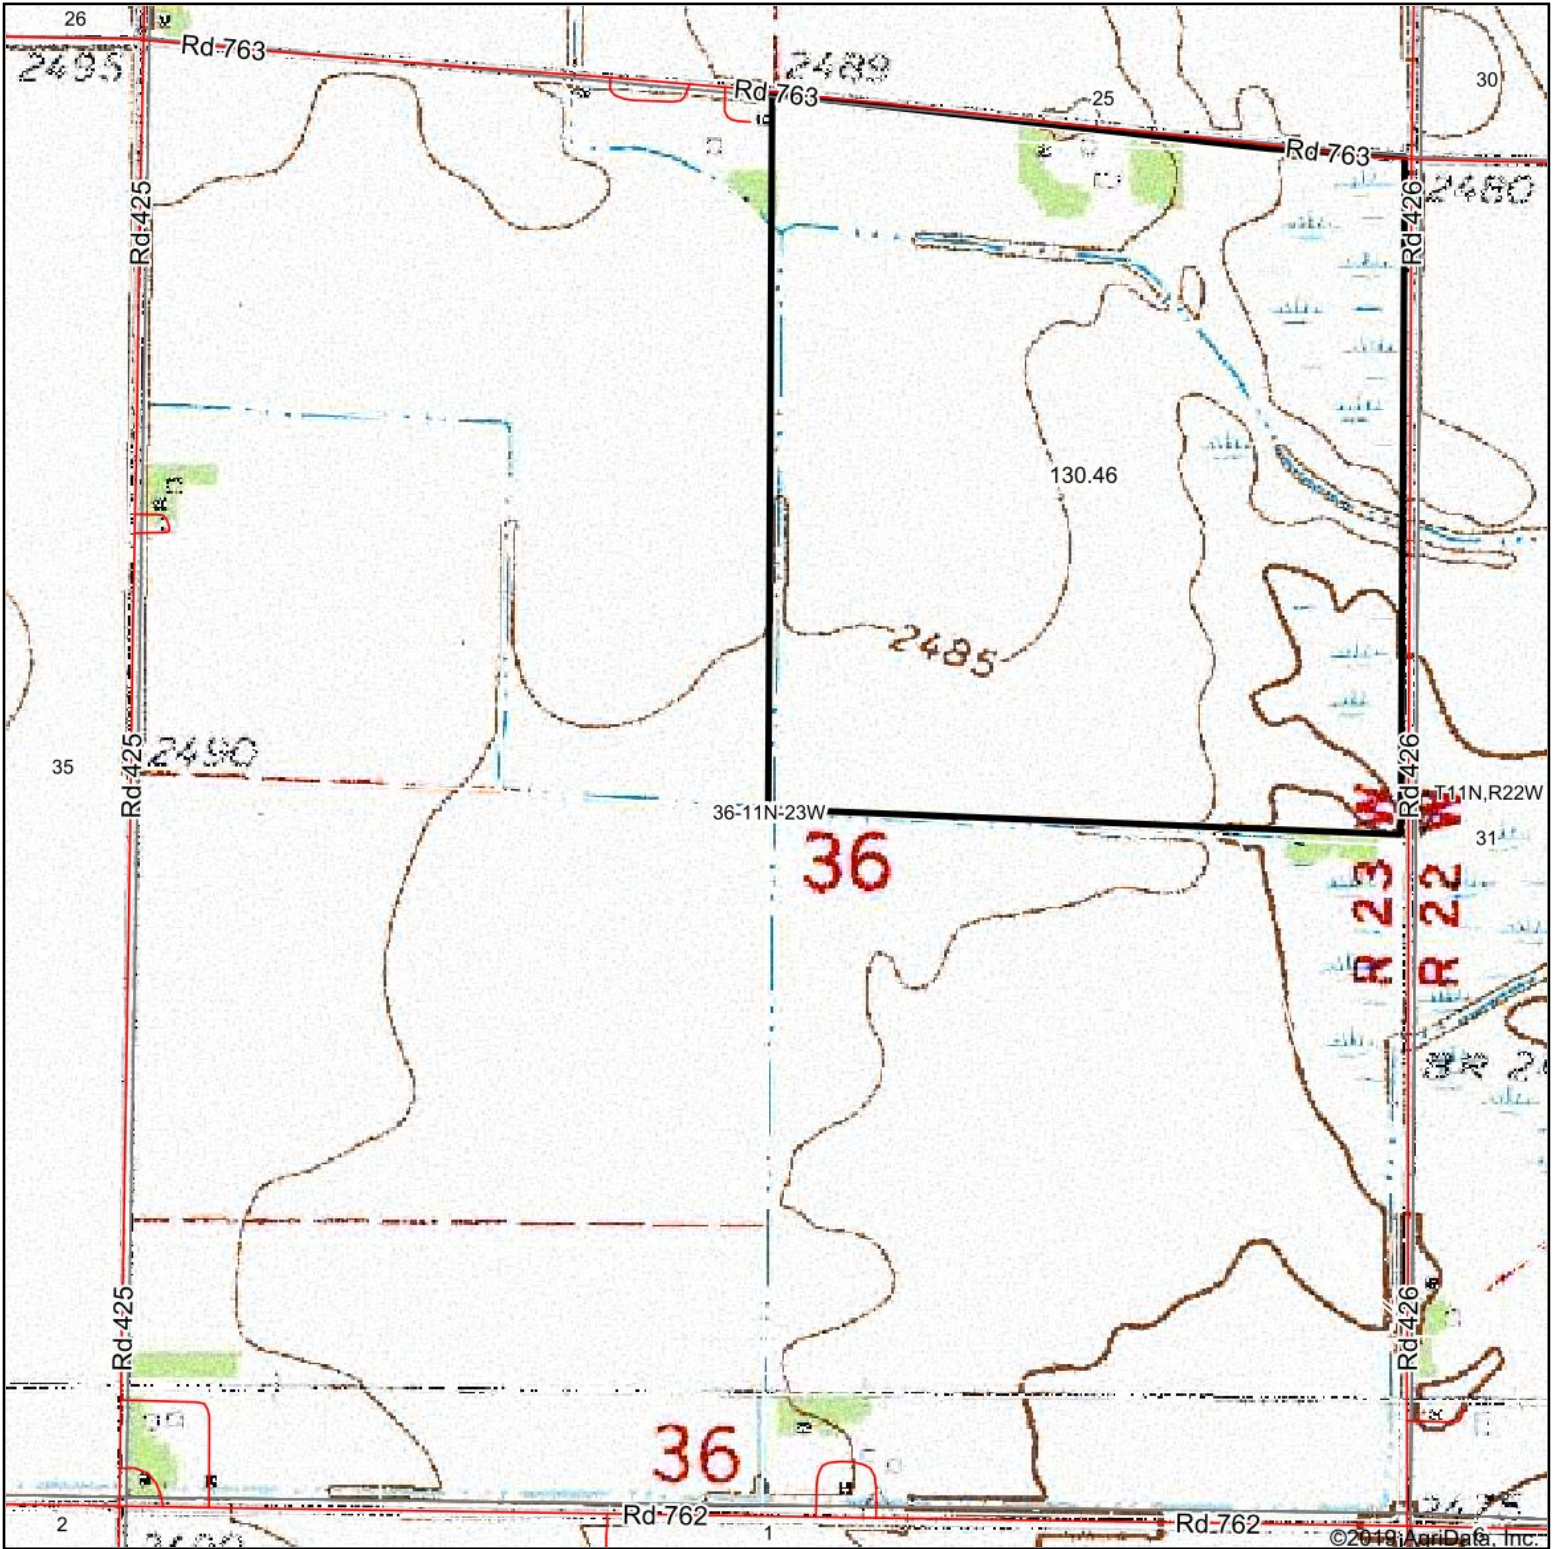

Topography Map

map center: 40° 52' 52.05, -99° 53' 30.4

36-11N-23W
Dawson County
Nebraska

2/17/2020