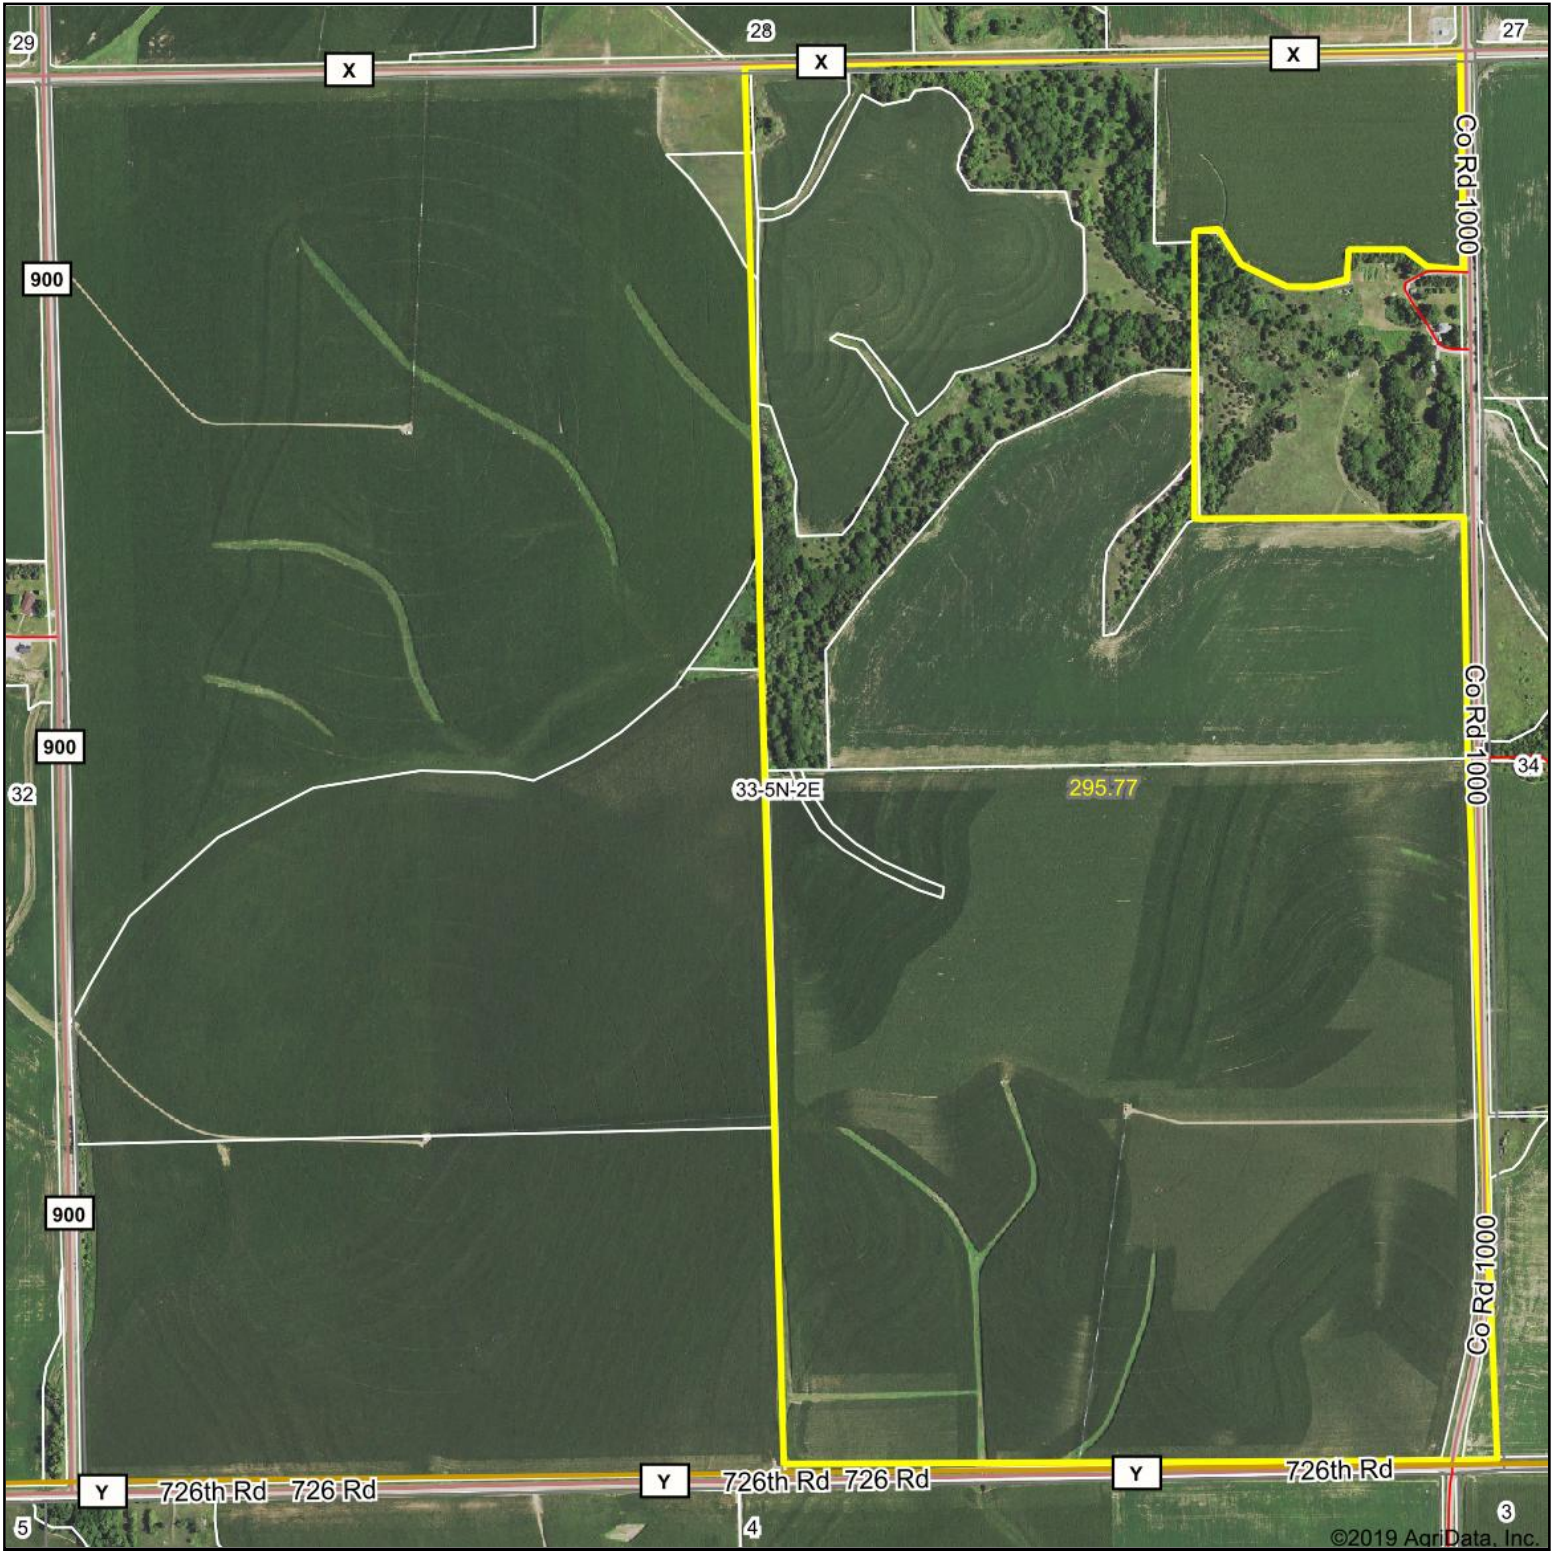

Aerial Map

©2019 AgriData, Inc.

Map Center: 40° 21' 25.86, -97° 12' 26.79

33-5N-2E
Saline County
Nebraska

2/19/2020

Field borders provided by Farm Service Agency as of 5/21/2008.