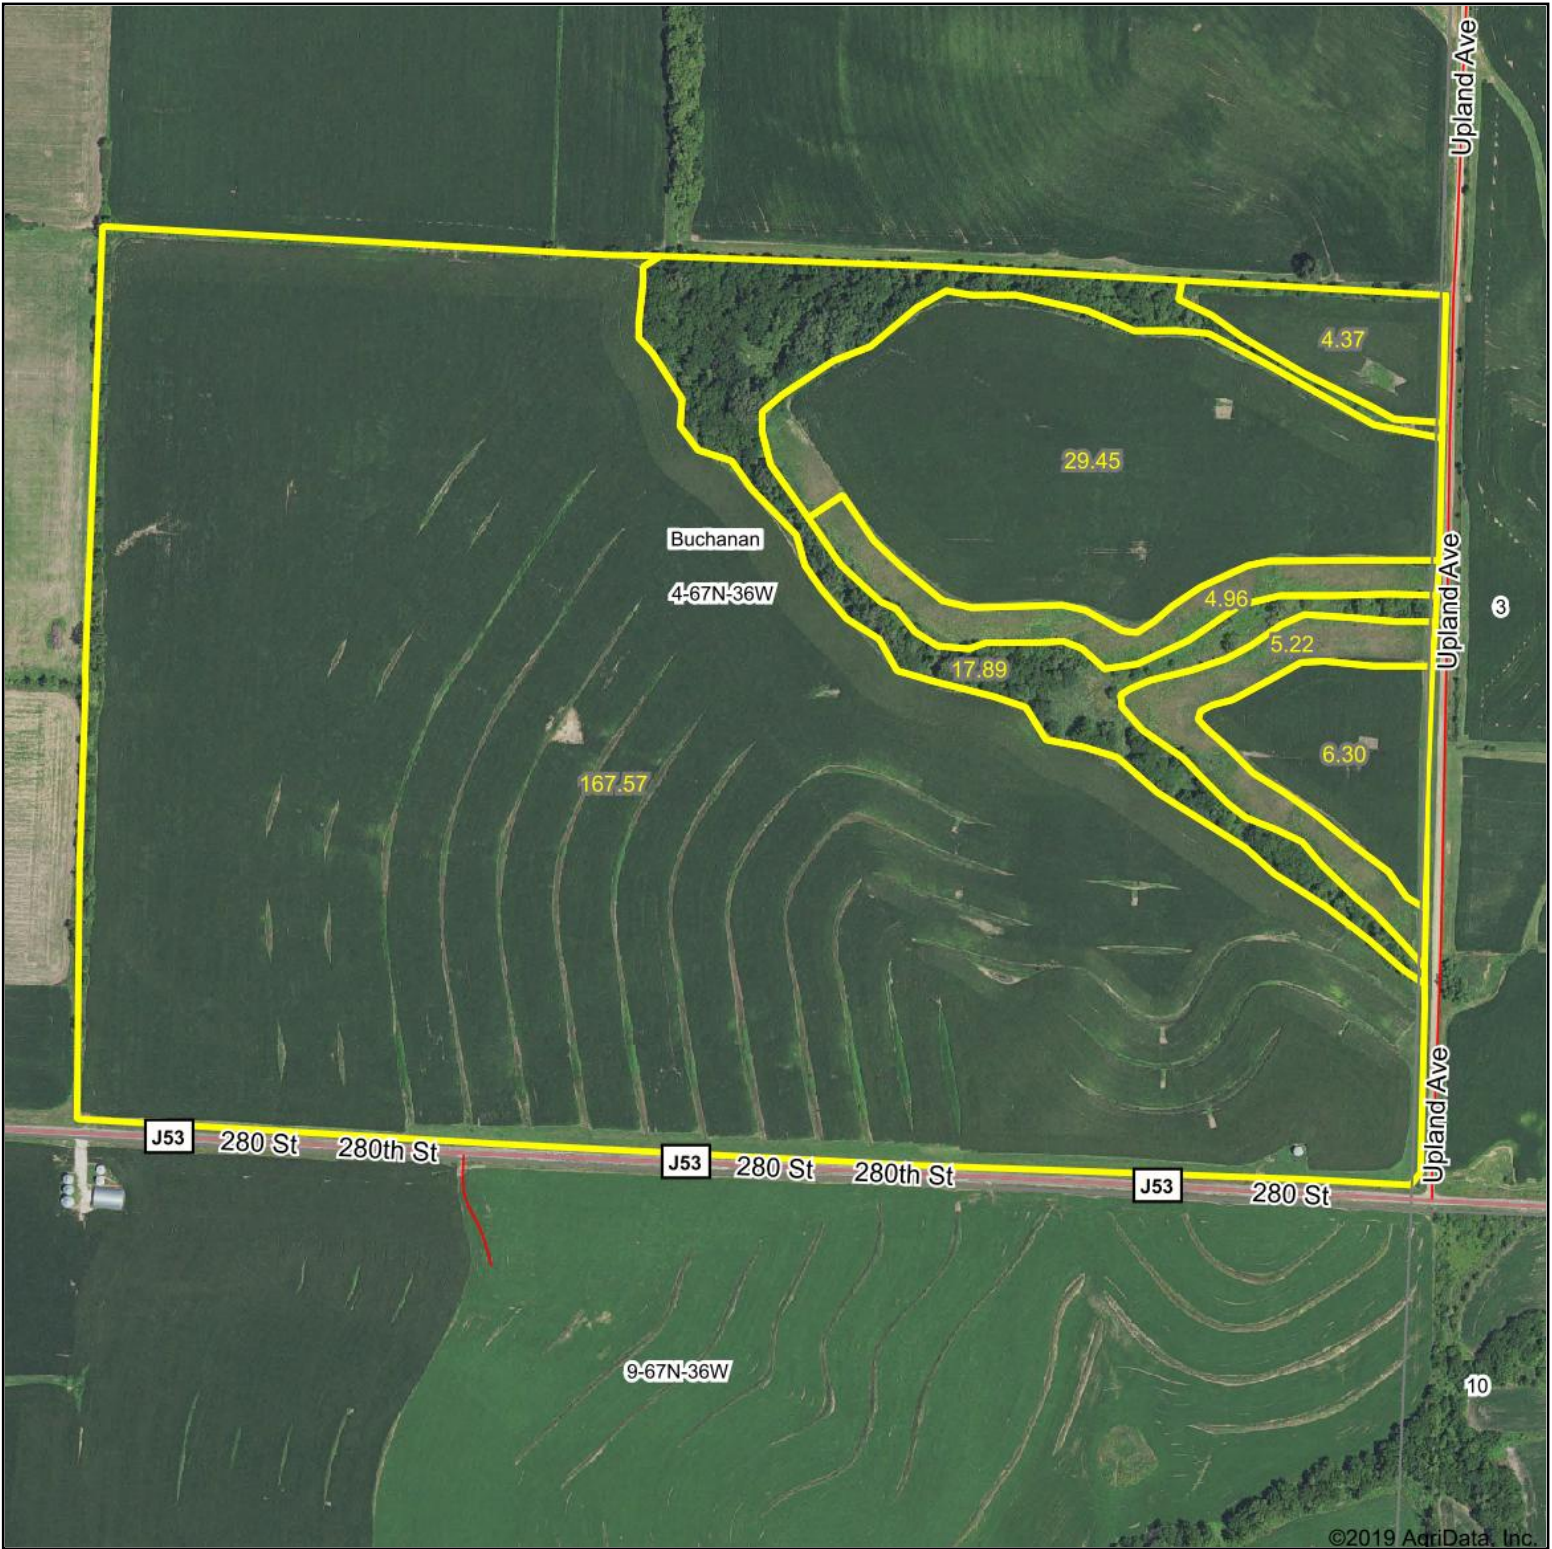

# Aerial Map

©2019 AgriData, Inc.

Map Center: 40° 38' 23.08, -94° 58' 44.31

**4-67N-36W**  
**Page County**  
**Iowa**

1/30/2020