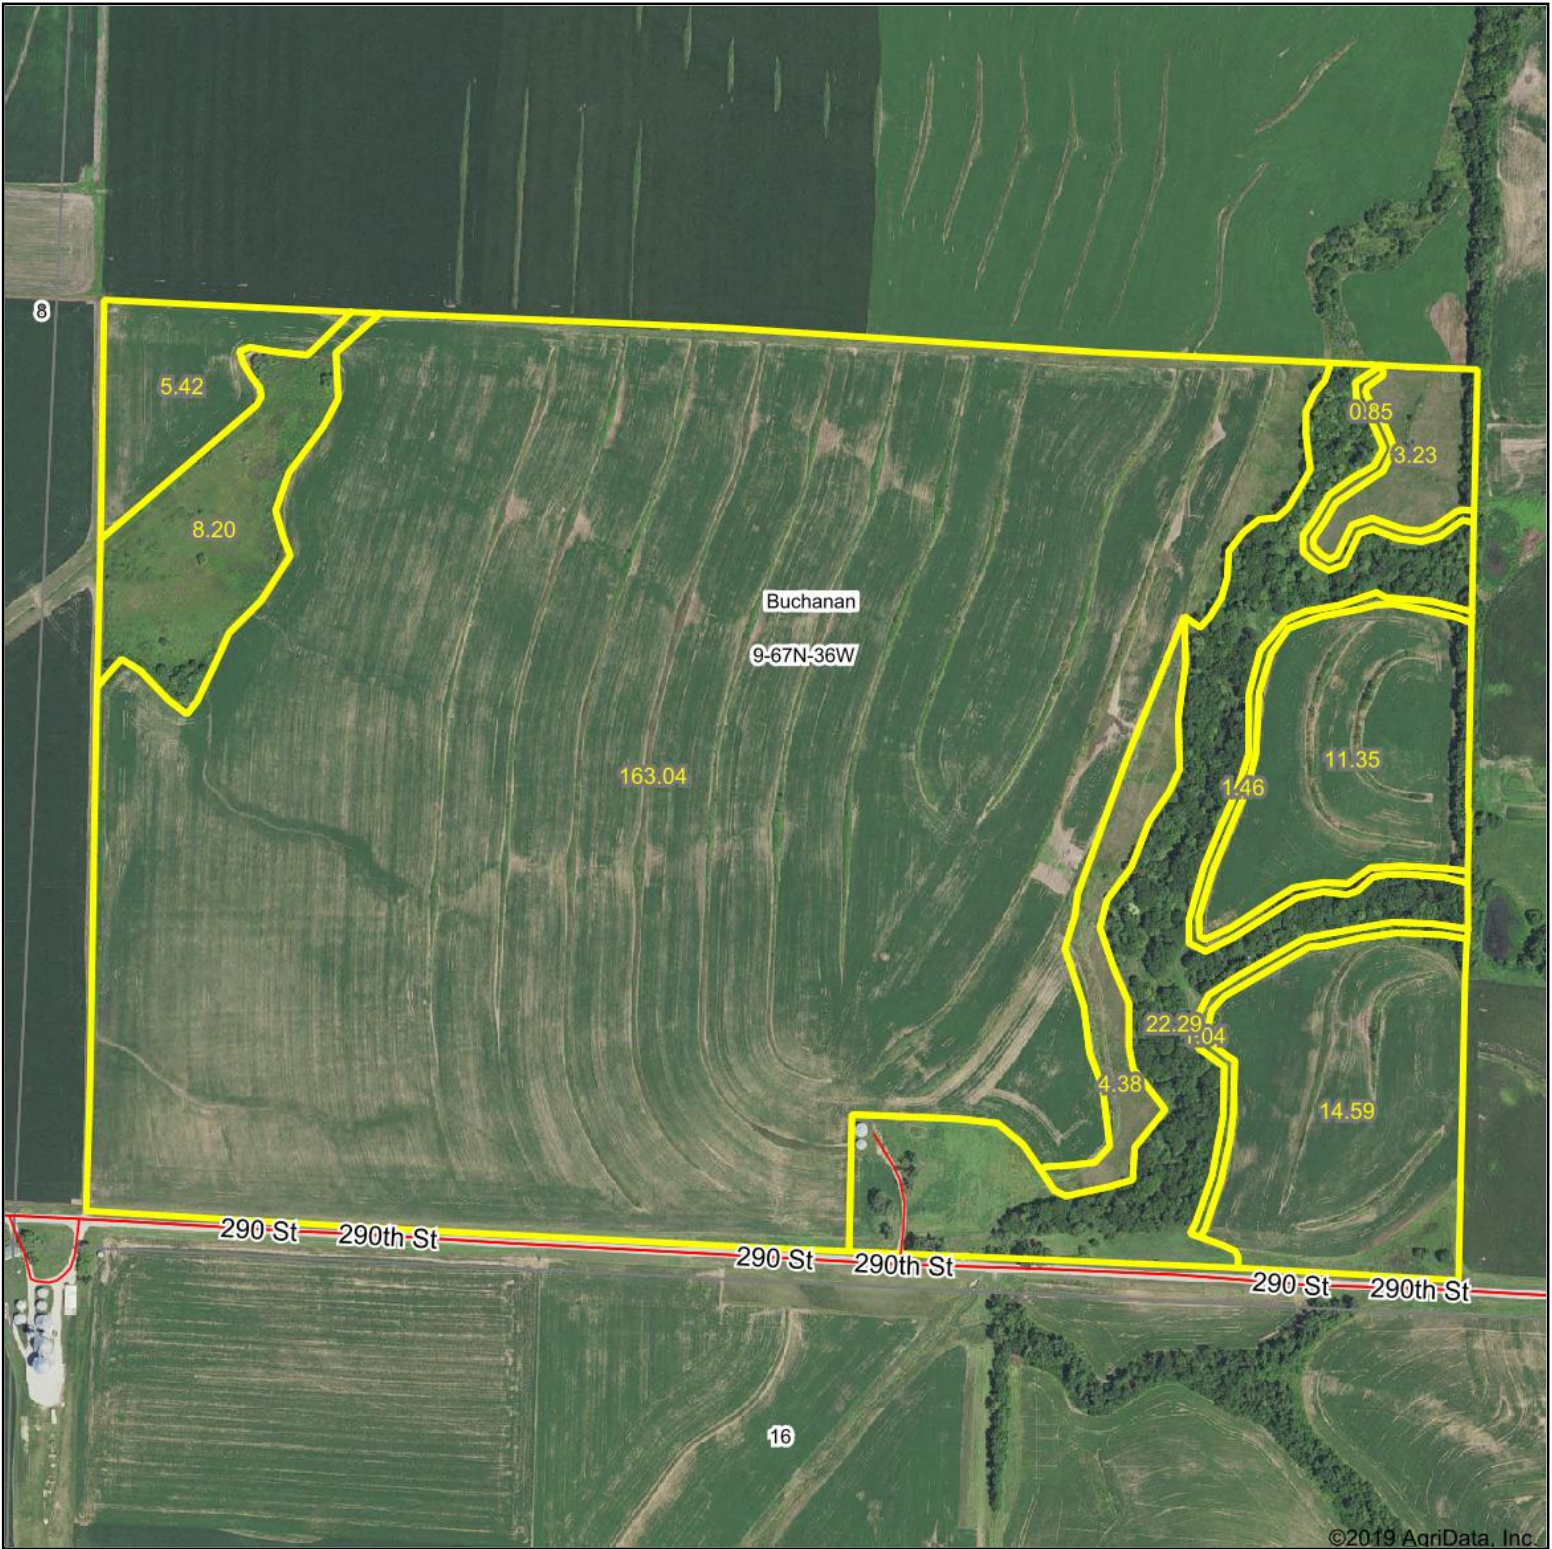

# Aerial Map

©2019 AgriData, Inc.

Map Center: 40° 37' 33.45, -94° 59' 1.86

**9-67N-36W**  
**Page County**  
**Iowa**

1/31/2020

© AgriData, Inc. 2019 www.AgriDataInc.com