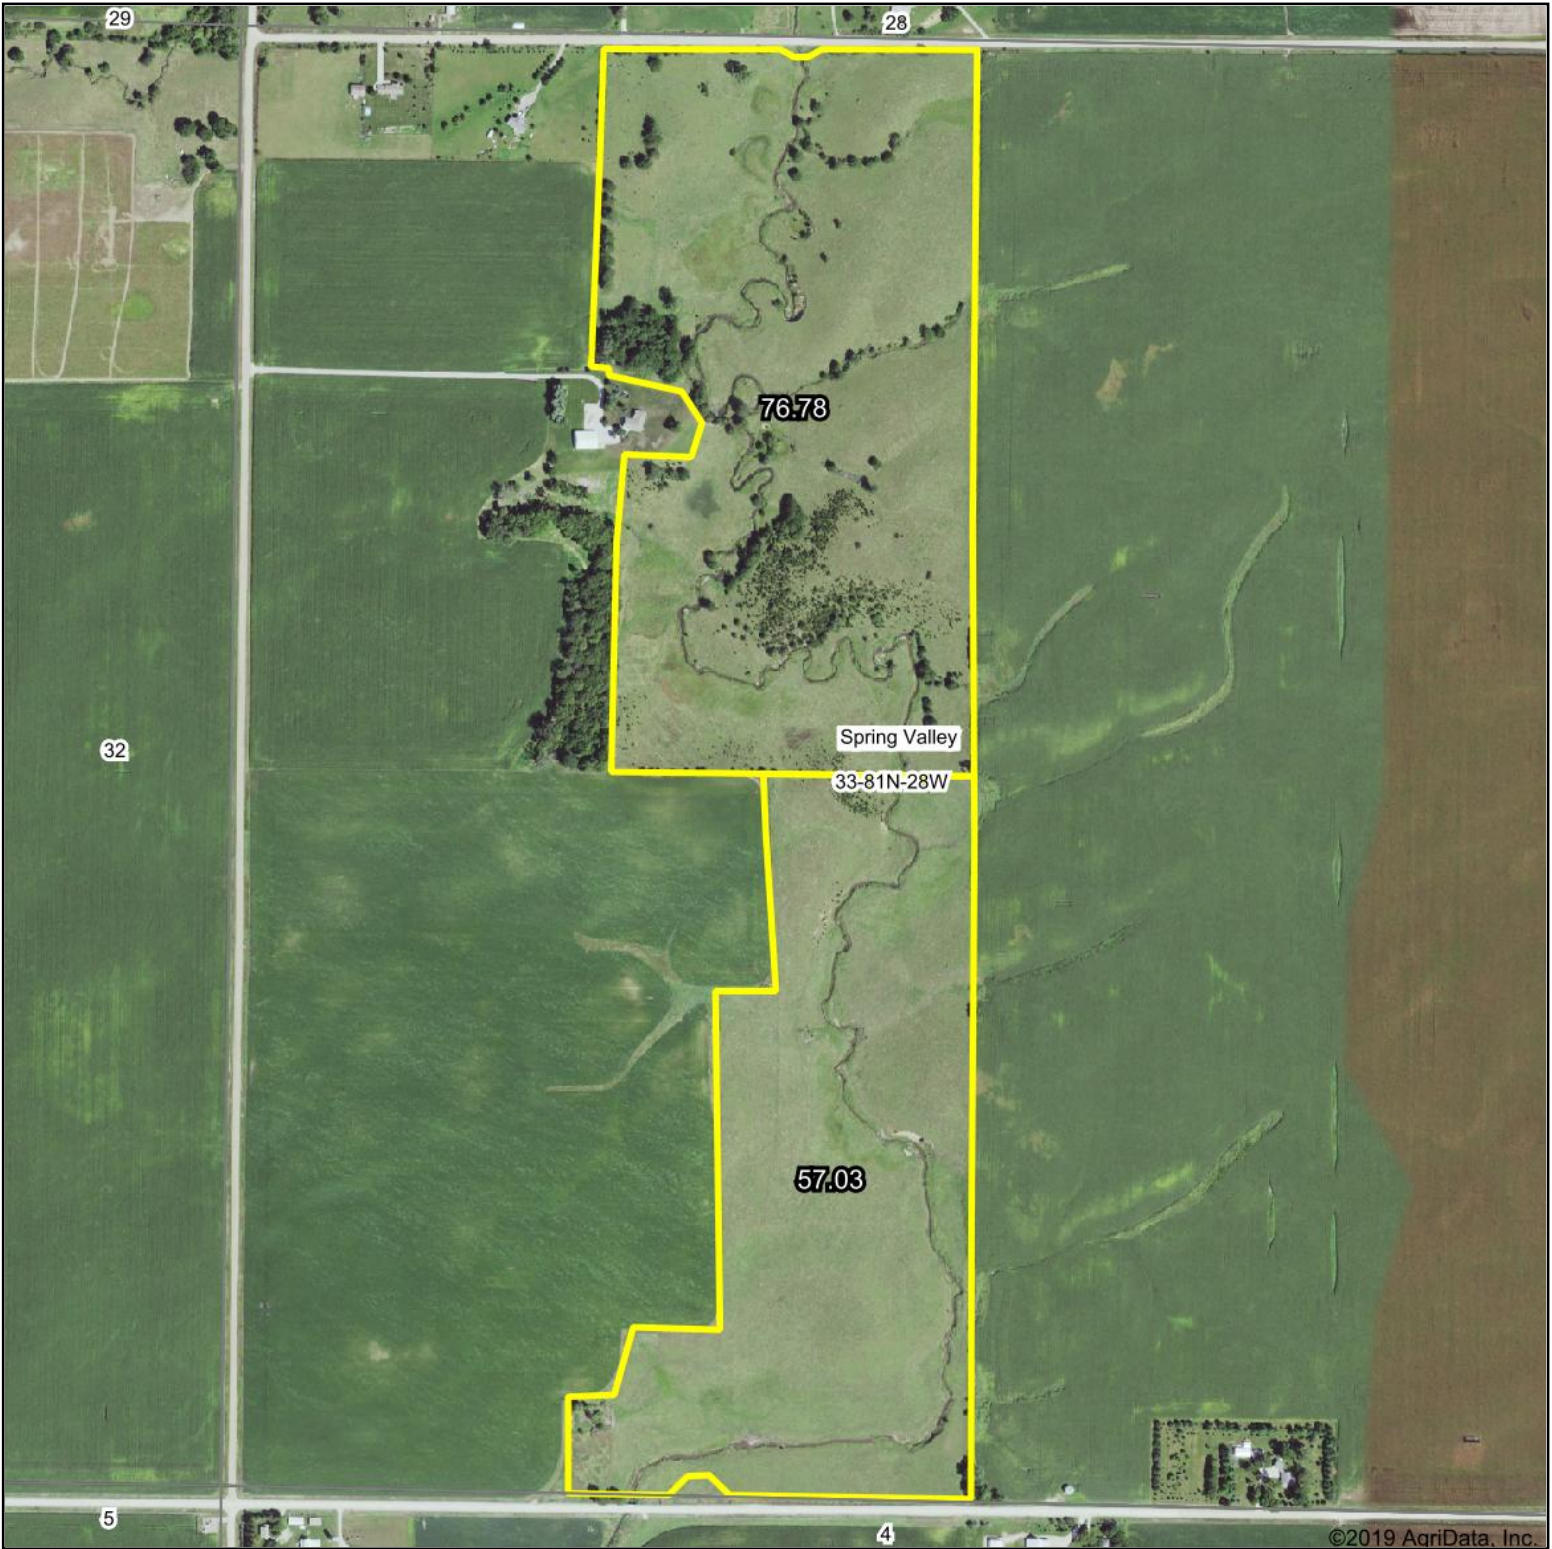

Aerial Map

Map Center: 41° 47' 2.46, -94° 7' 6.22

33-81N-28W
Dallas County
Iowa

3/31/2020

© AgriData, Inc. 2019 www.AgriDataInc.com