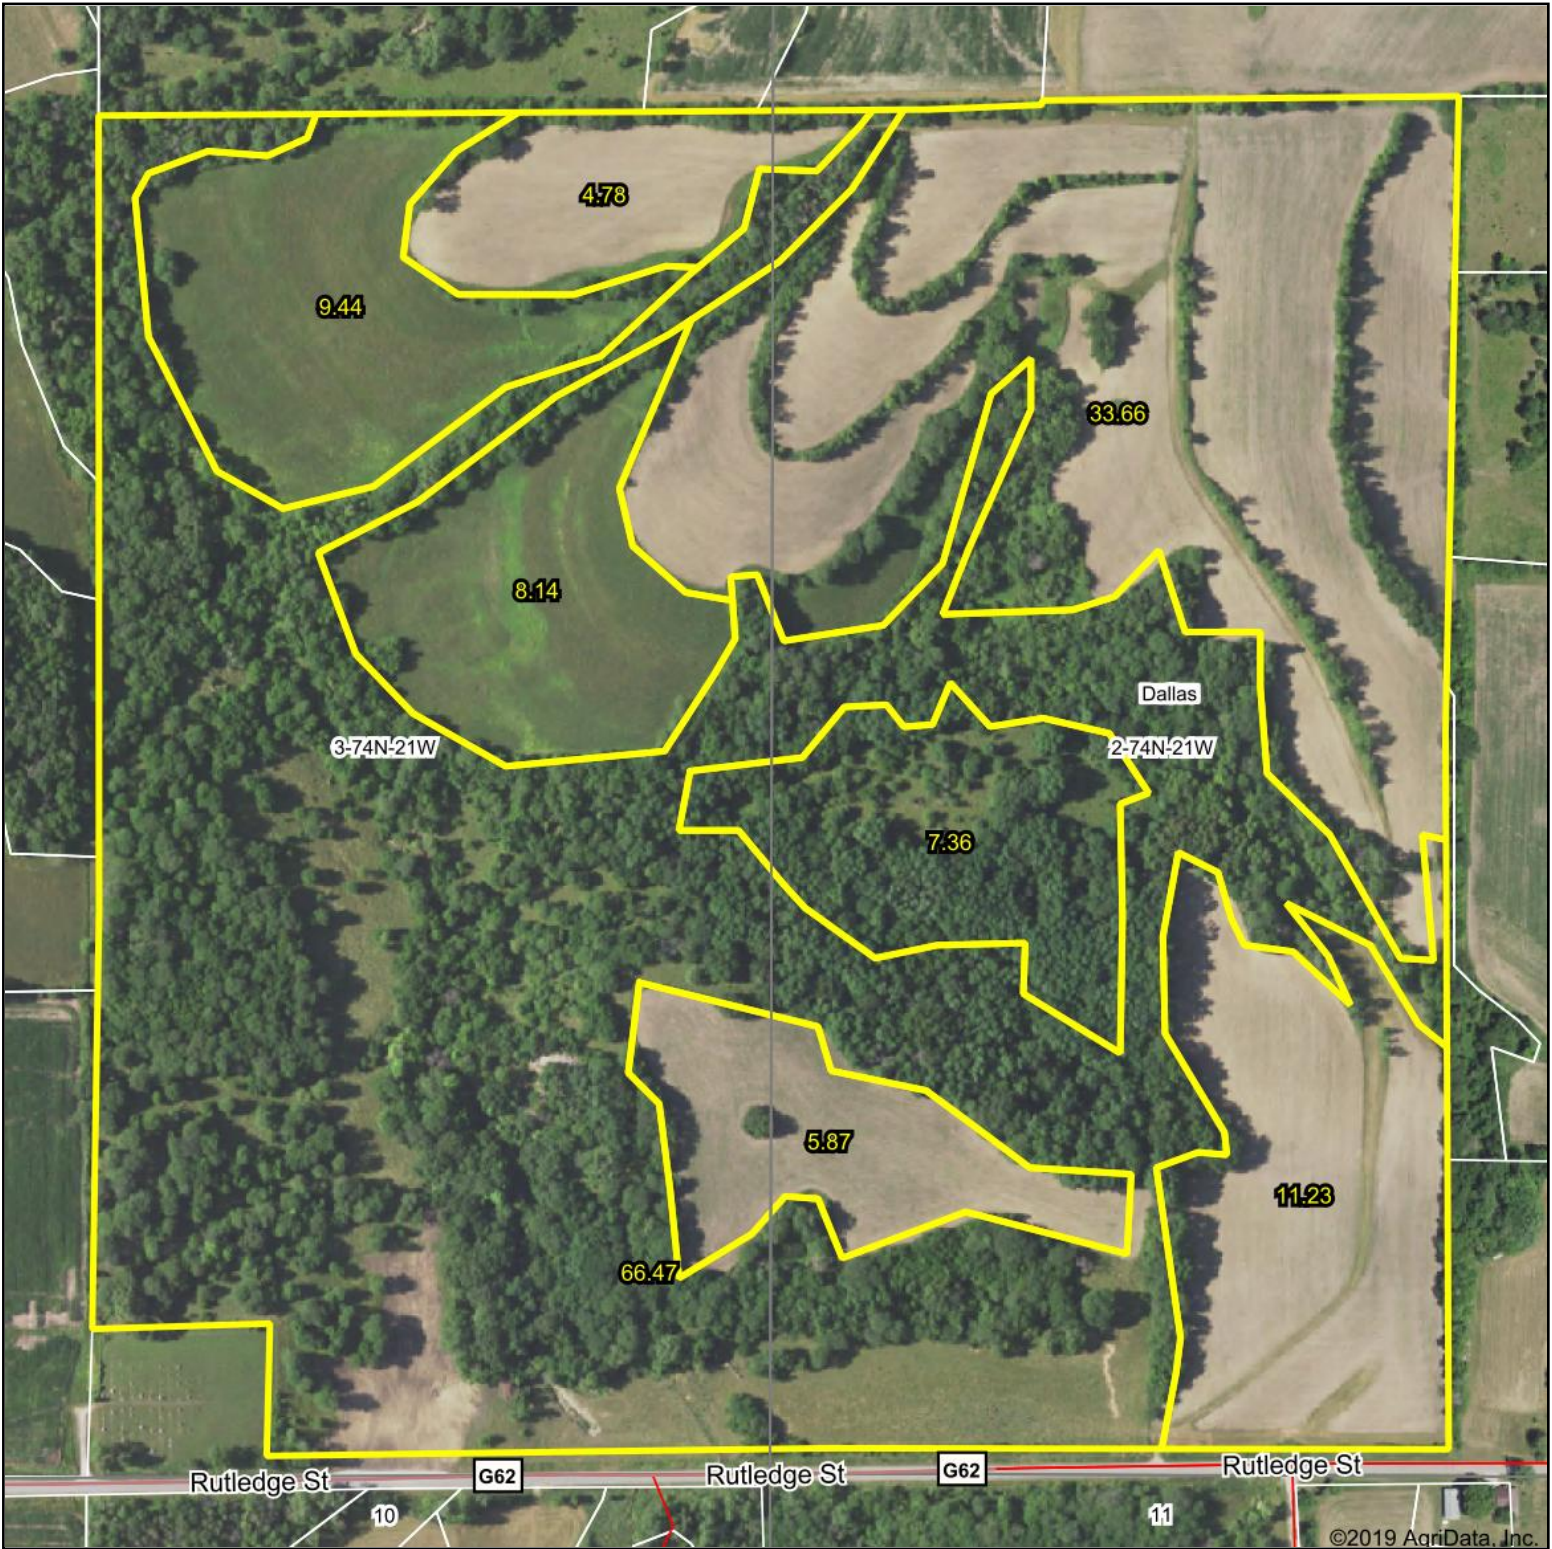

# Aerial Map

Map Center: 41° 14' 13.6, -93° 15' 6.33

**2-74N-21W**  
**Marion County**  
**Iowa**

4/8/2020

Field borders provided by Farm Service Agency as of 5/21/2008.