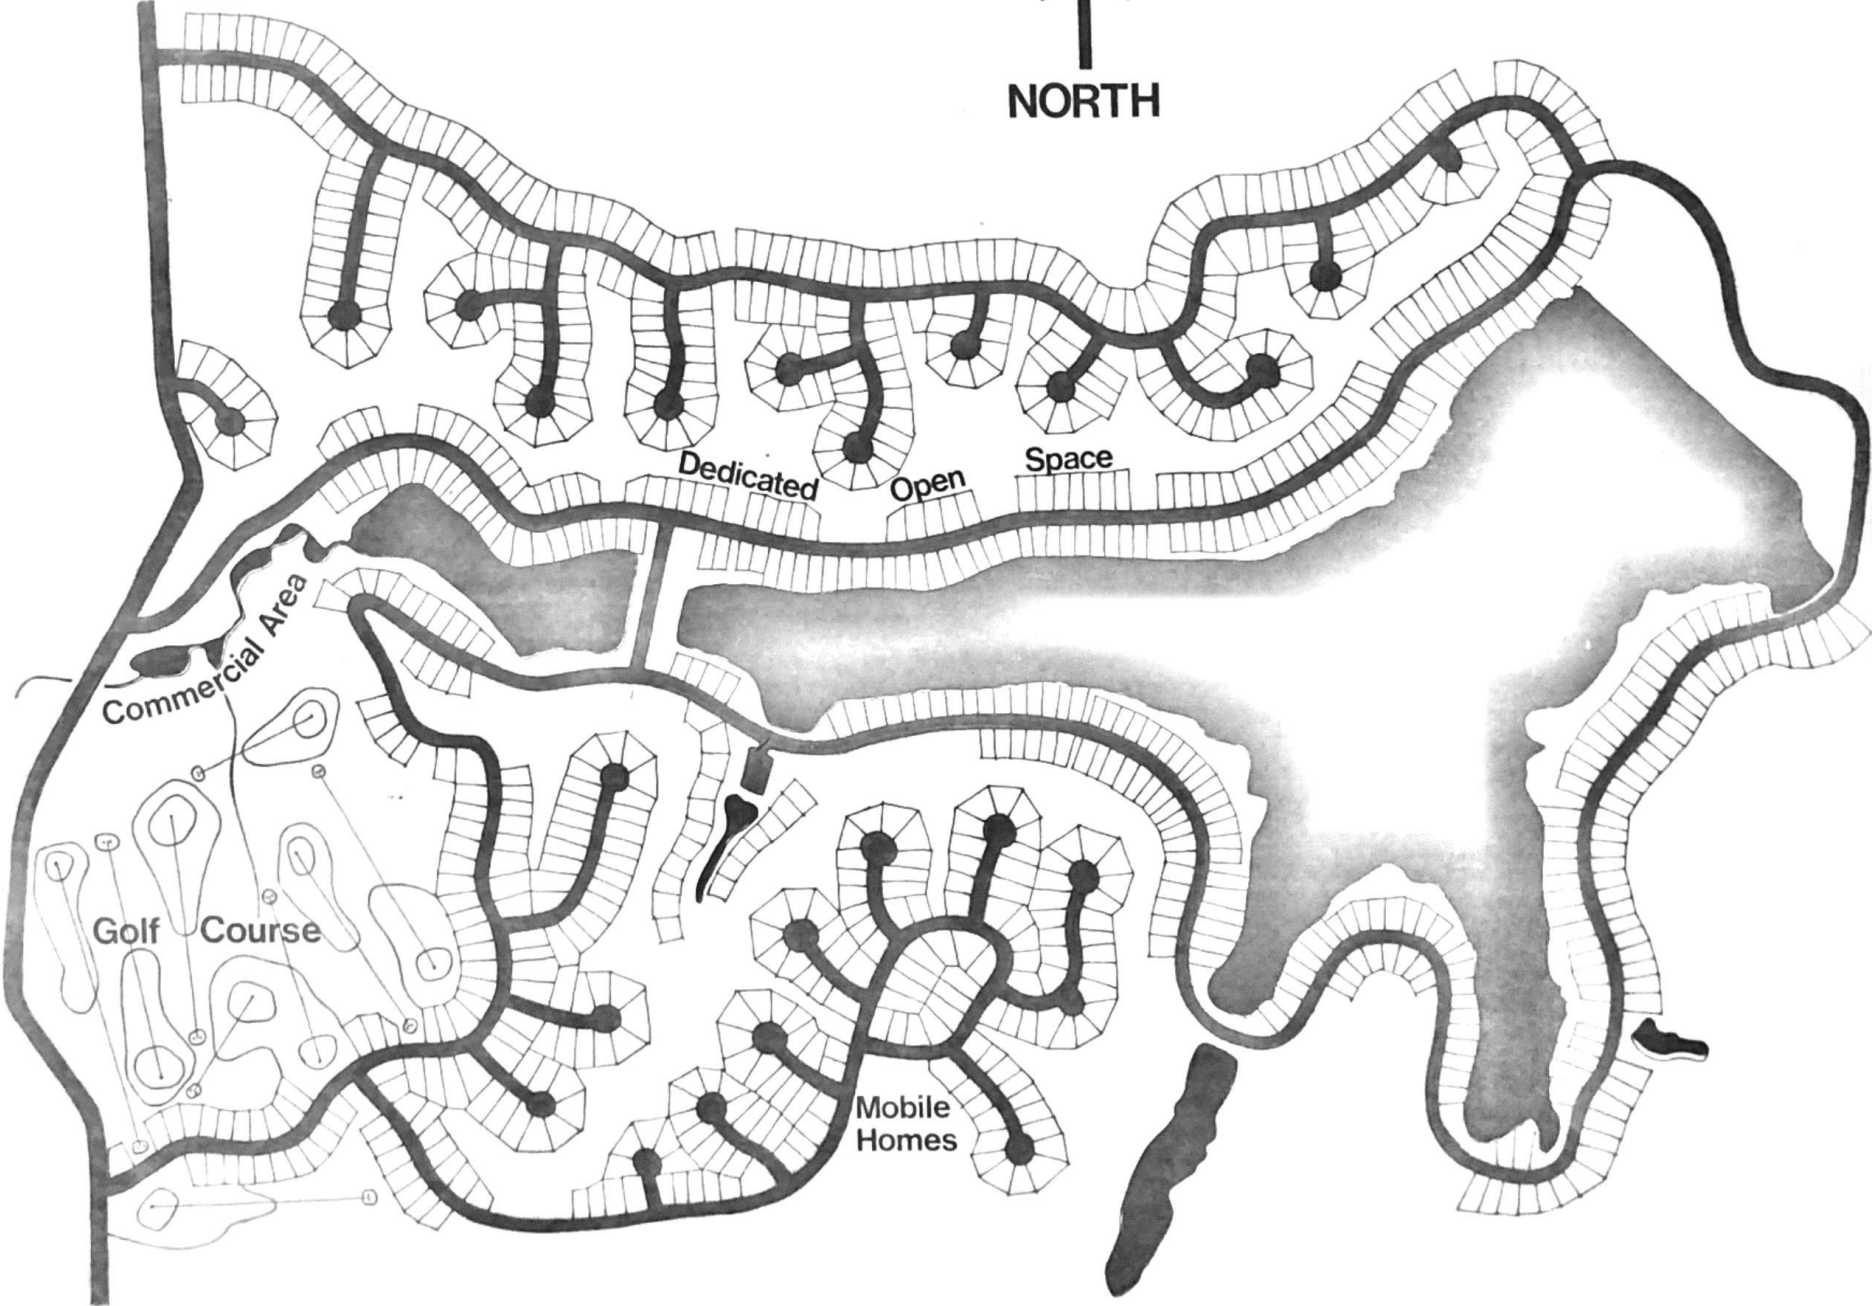

SWISS LAKES DEVELOPMENT CONCEPT

Over 5 miles of shoreline